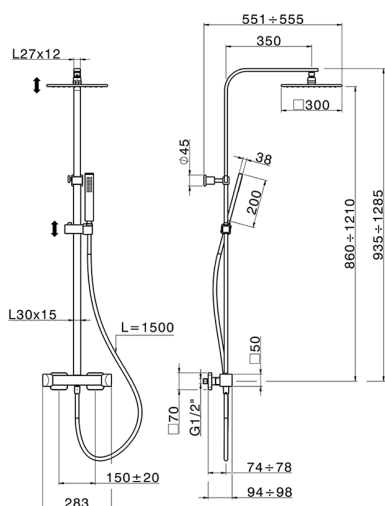

Thermostatic shower column, 2-functions HI-RISE_RIC8601N

MODEL **RIC8601N**

Thermostatic shower column, 2-functions, 2 outlet deviator, adjustable riser column, sliding handshower holder, 35x15 mm Brass minimalistic one spray handshower, 300x300 BRASS Square headshower, 150 cm SUPREME smooth flexible hose

CHARACTERISTICS

Cartridge Spare Parts **22.04A.AR** - ;
Argo 2 (long filter) Thermostatic Valve

2024-12-22