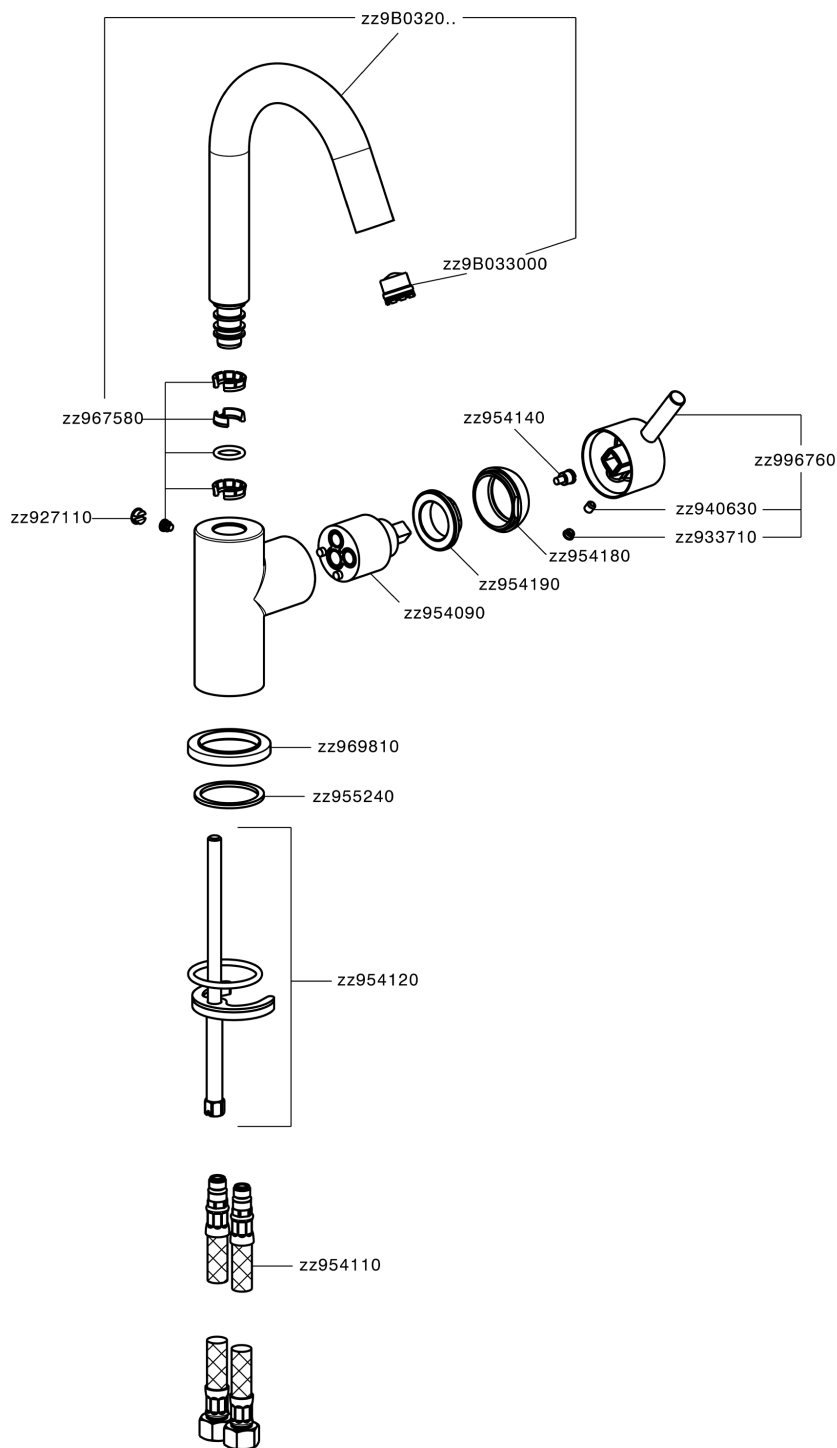

Single lever washbasin mixer EnergySave NUOVA LESS_LN000485

LN000485

<https://en.cisal.it/single-lever-washbasin-mixer-energysave-nuova-less-ln000485>

2026-04-15