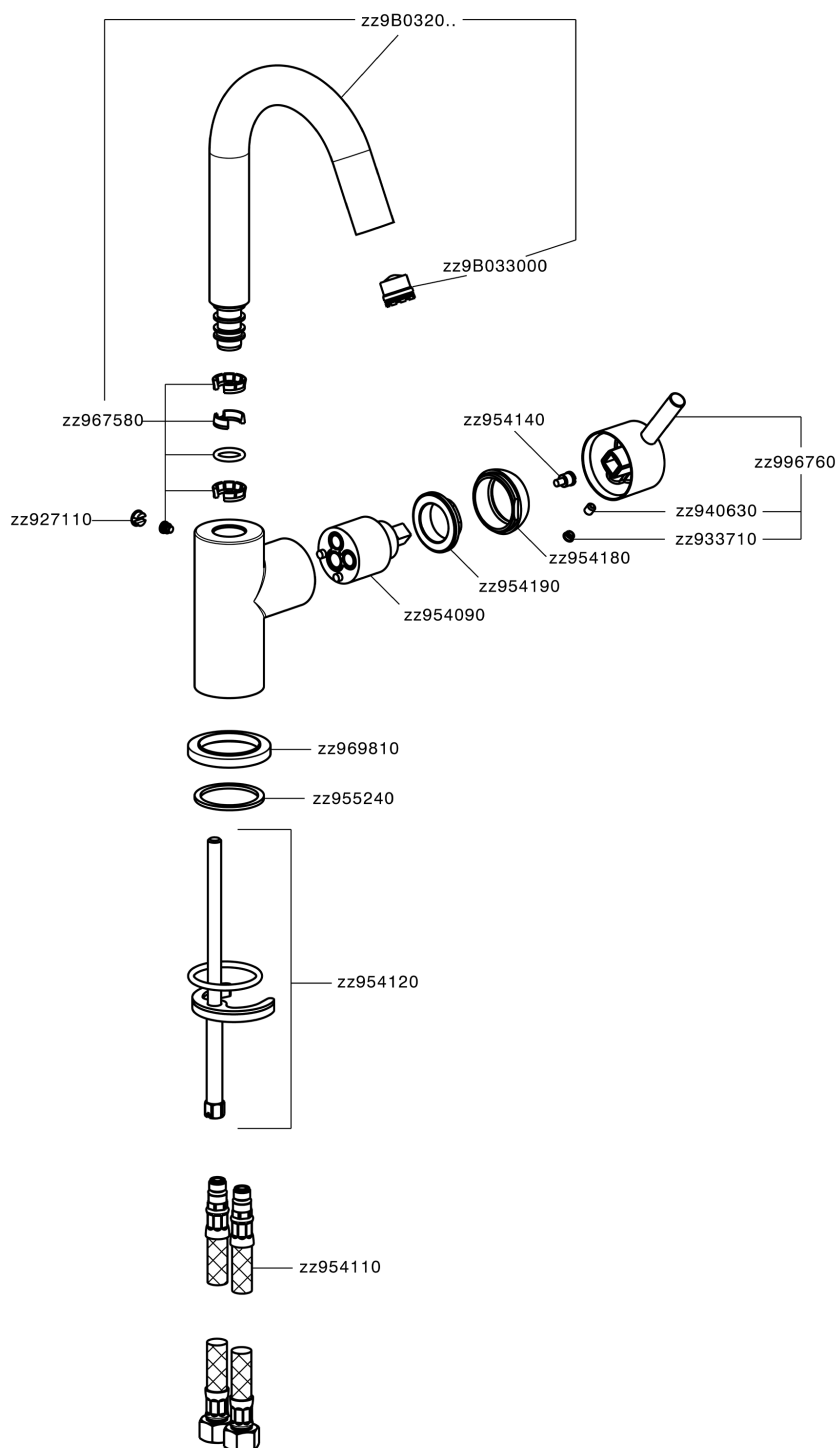

## Single lever washbasin mixer EnergySave NUOVA LESS\_LN000485

LN000485

<https://en.cisal.it/single-lever-washbasin-mixer-energysave-nuova-less-ln000485>

2026-04-15