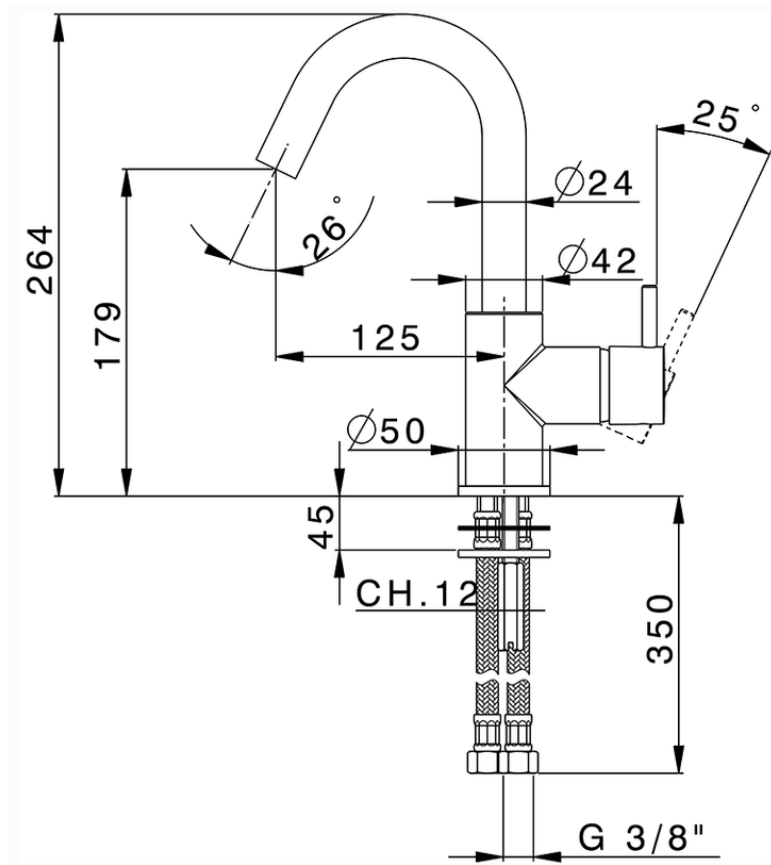

Single lever washbasin mixer EnergySave NUOVA LESS_LN000485

LN000485

<https://en.cisal.it/single-lever-washbasin-mixer-energysave-nuova-less-ln000485>

2026-04-15