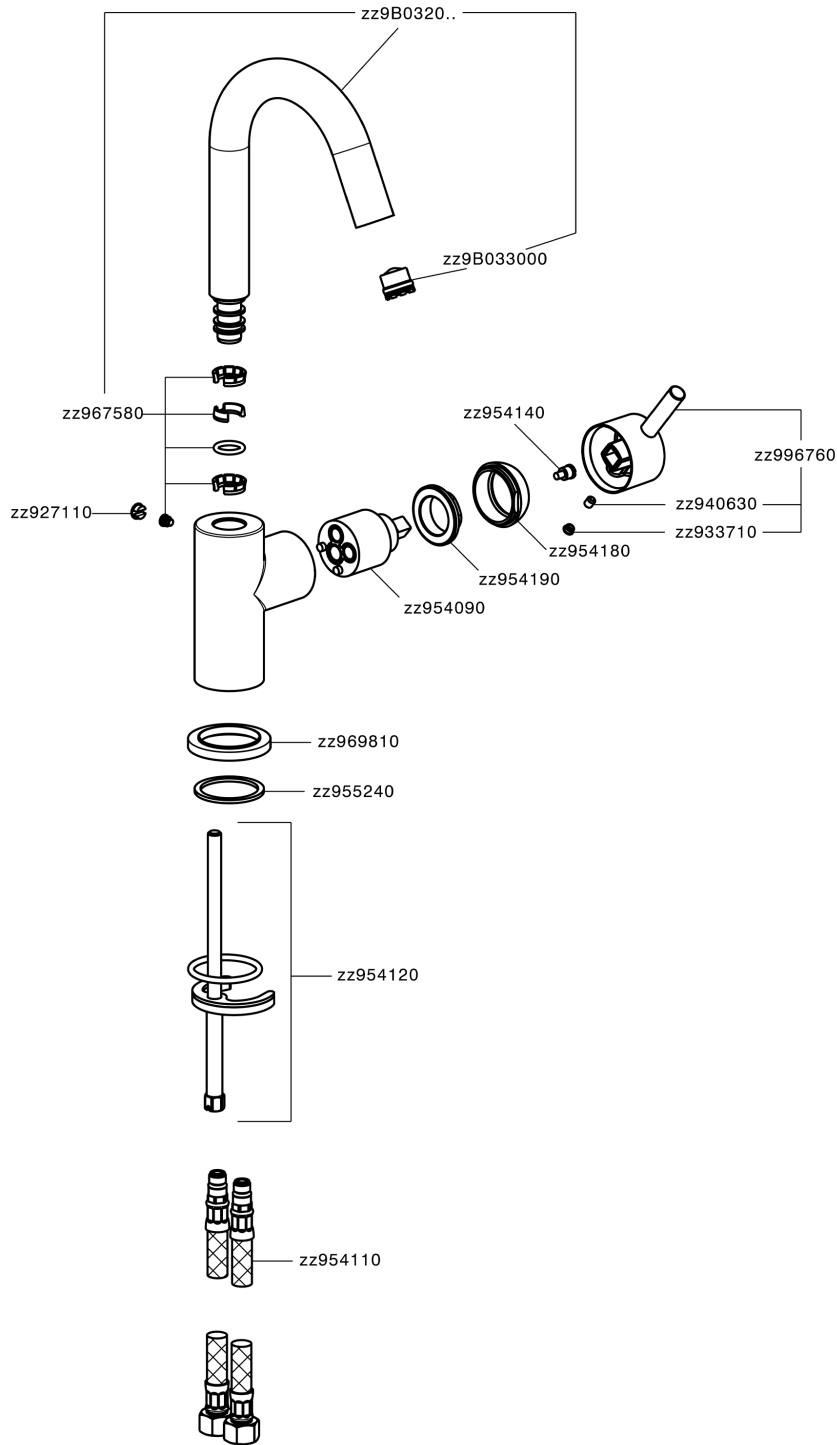

Single lever washbasin mixer EnergySave NUOVA LESS_LN000485

LN000485

<https://en.cisal.it/single-lever-washbasin-mixer-energysave-nuova-less-ln000485>

2026-06-05