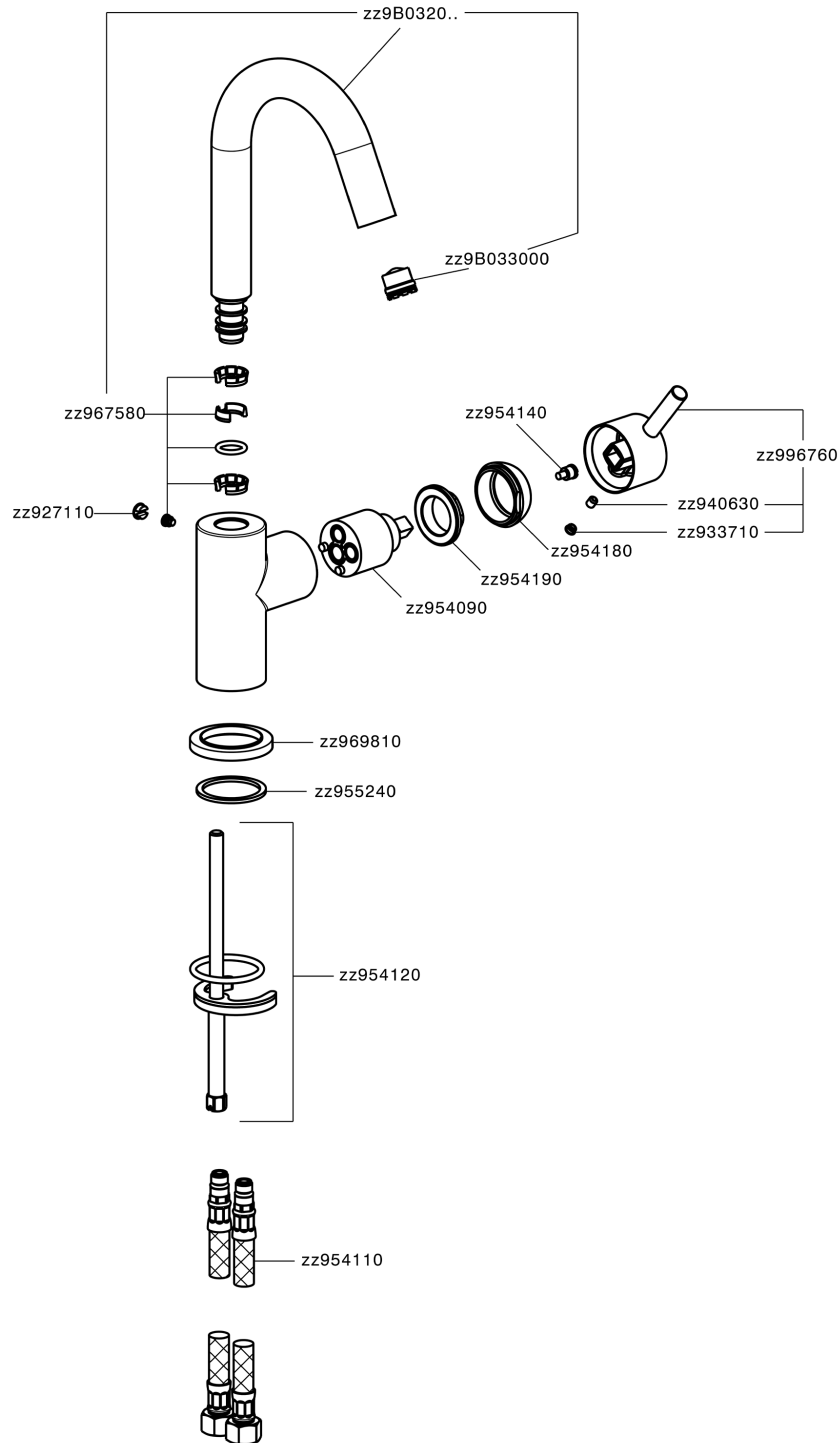

Single lever washbasin mixer EnergySave NUOVA LESS_LN000485

LN000485

<https://en.cisal.it/single-lever-washbasin-mixer-energysave-nuova-less-ln000485>

2026-06-25