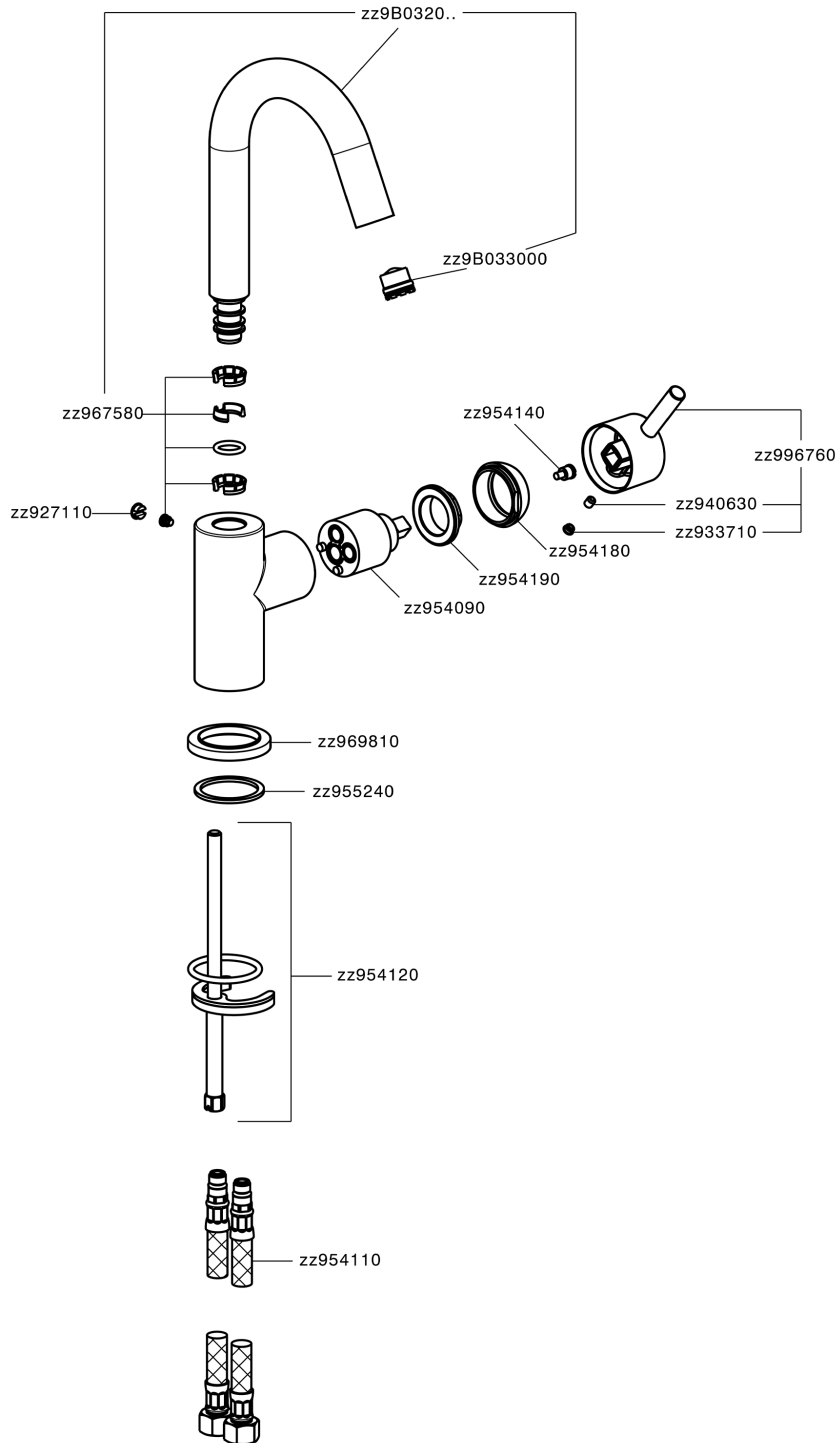

Single lever washbasin mixer EnergySave NUOVA LESS_LN000485

LN000485

<https://en.cisal.it/single-lever-washbasin-mixer-energysave-nuova-less-ln000485>

2026-06-05