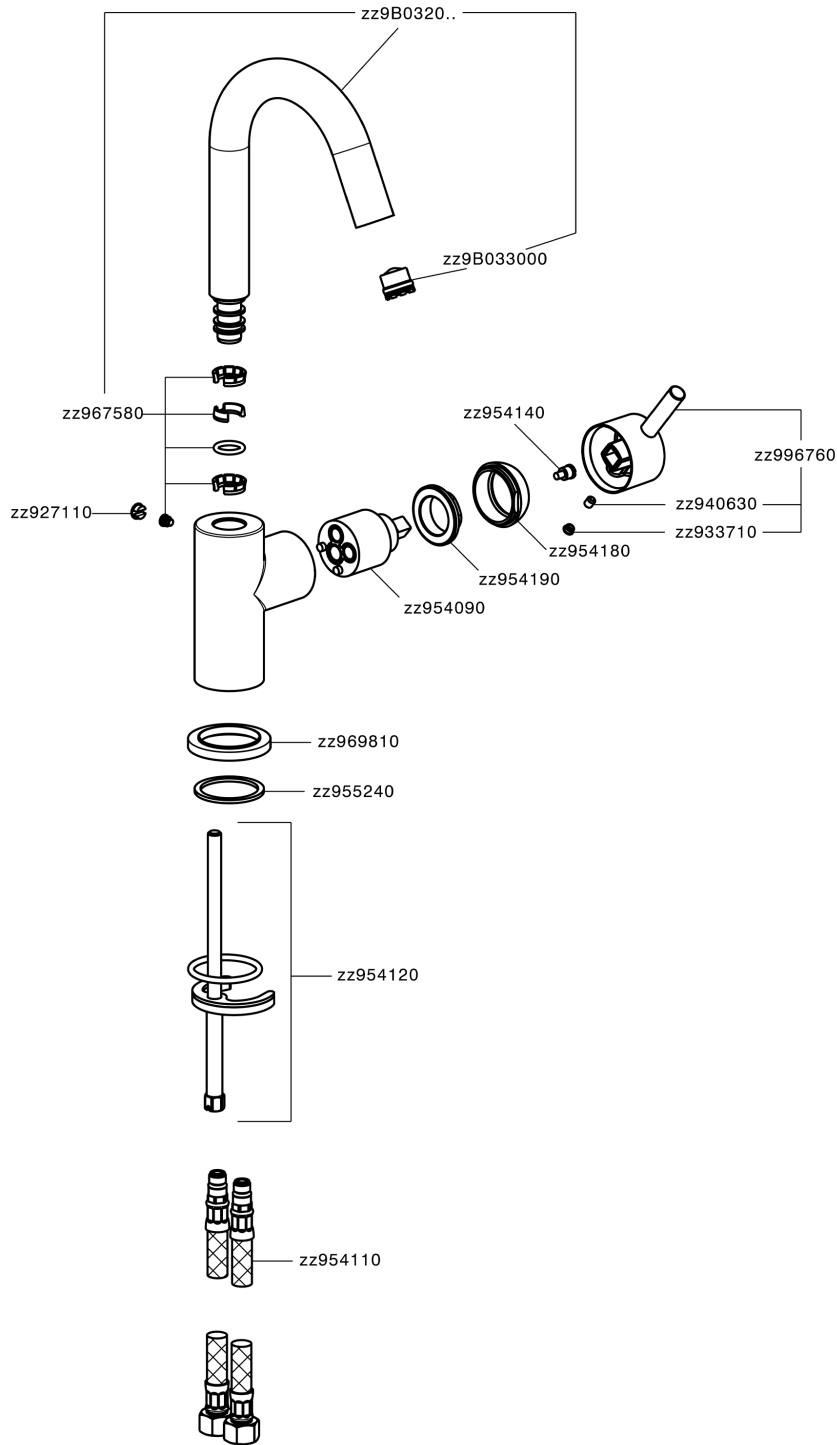

Single lever washbasin mixer EnergySave NUOVA LESS_LN000485

LN000485

<https://en.cisal.it/single-lever-washbasin-mixer-energysave-nuova-less-ln000485>

2026-06-25