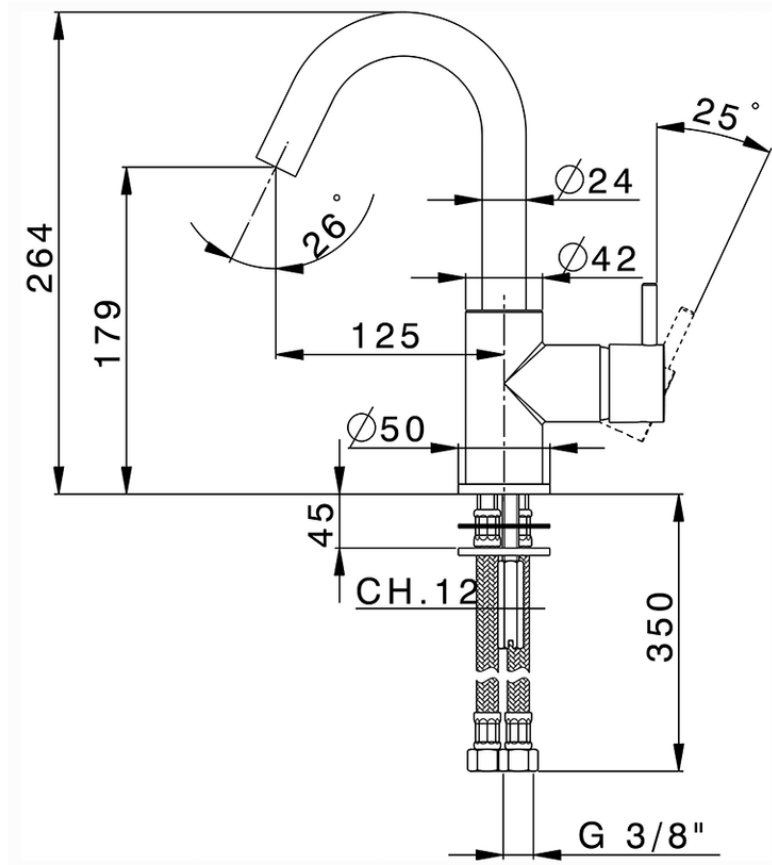

Single lever washbasin mixer EnergySave NUOVA LESS_LN000485

LN000485

<https://en.cisal.it/single-lever-washbasin-mixer-energysave-nuova-less-ln000485>

2026-06-25