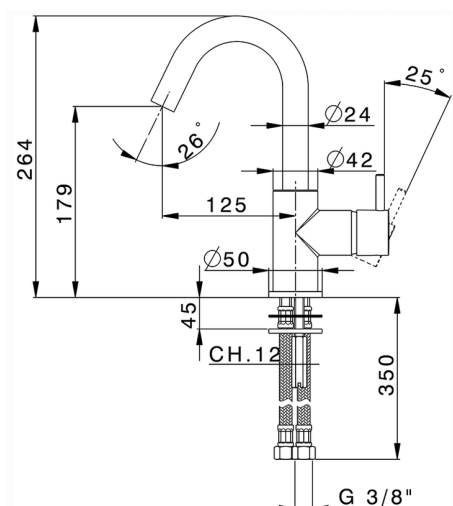

## Single lever washbasin mixer EnergySave NUOVA LESS\_LN000485

MODEL **LN000485**

Single lever washbasin mixer EnergySave, without automatic pop-up waste, G.3/8" stainless steel flexible hoses

### CHARACTERISTICS

Cartridge Spare Parts **ZZ95409000**

**35 mm Cartridge**

#### EcoStop

EcoStop feature limits water flow to approximately 50% of maximum output with one point of resistance on setting. Push slightly past the middle stop only when full water output is required. This will save water up to 50%.