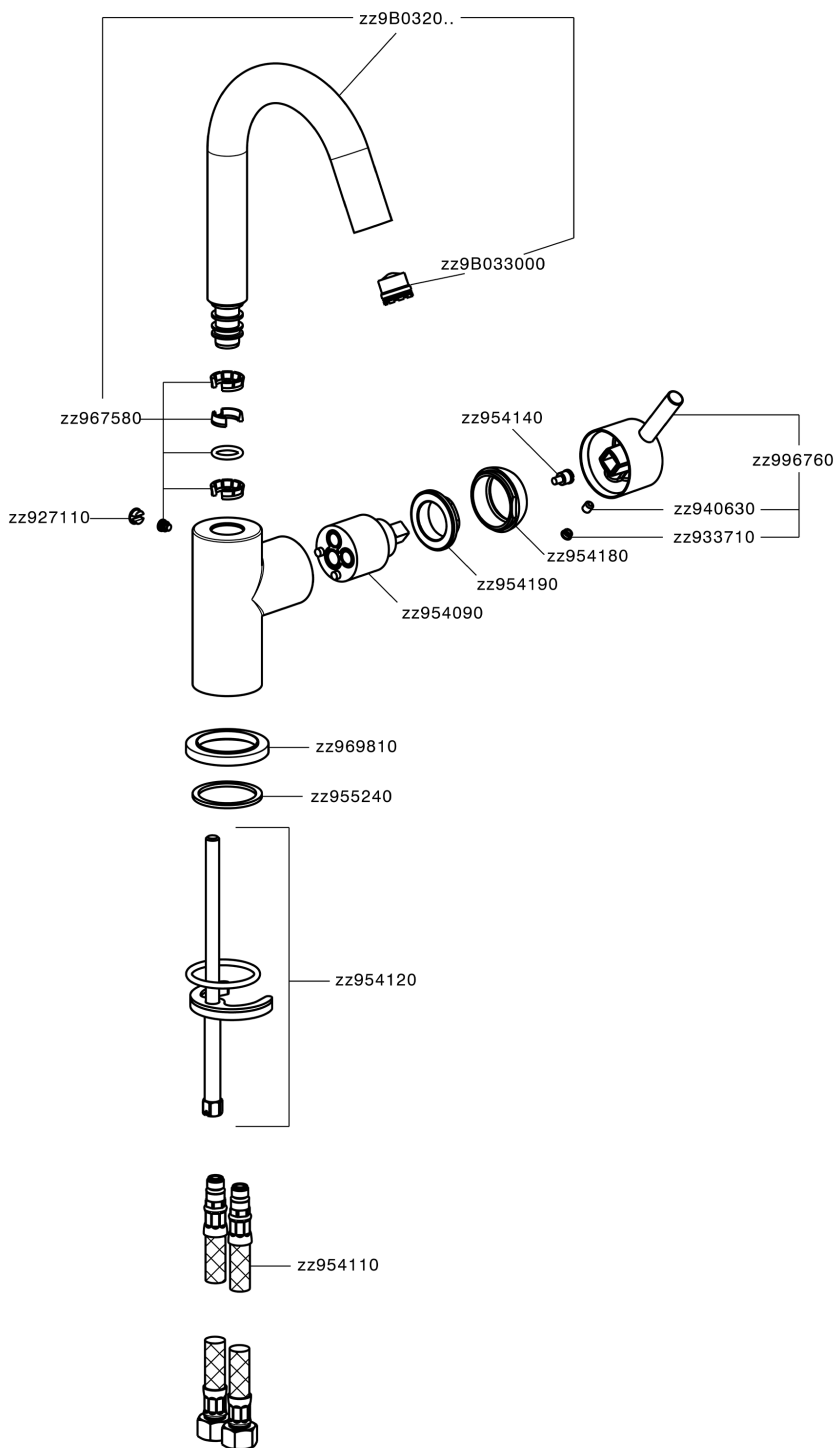

Single lever washbasin mixer EnergySave NUOVA LESS_LN000485

LN000485

<https://en.cisal.it/single-lever-washbasin-mixer-energysave-nuova-less-ln000485>

2026-06-25