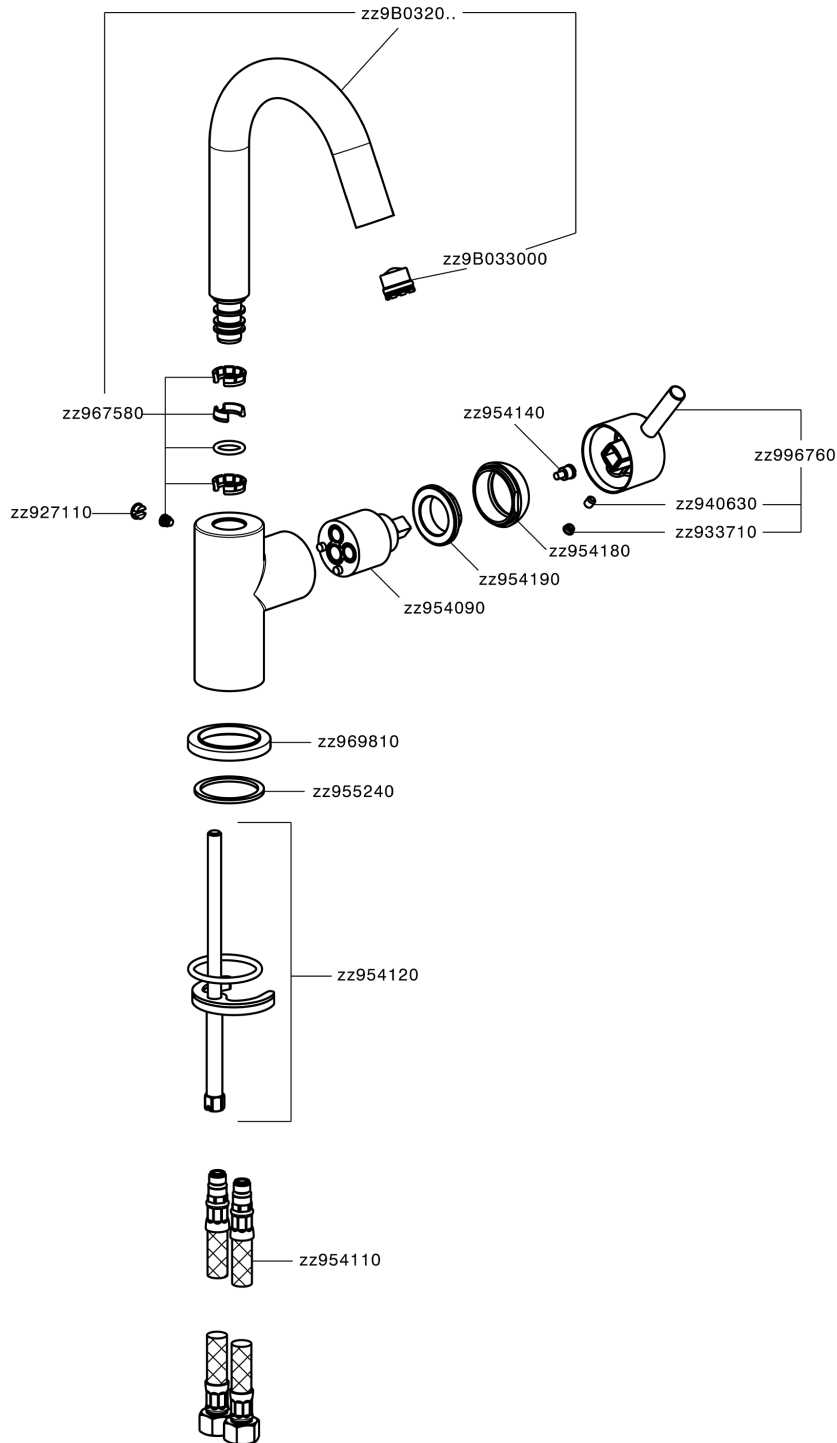

Single lever washbasin mixer EnergySave NUOVA LESS_LN000485

LN000485

<https://en.cisal.it/single-lever-washbasin-mixer-energysave-nuova-less-ln000485>

2026-04-06