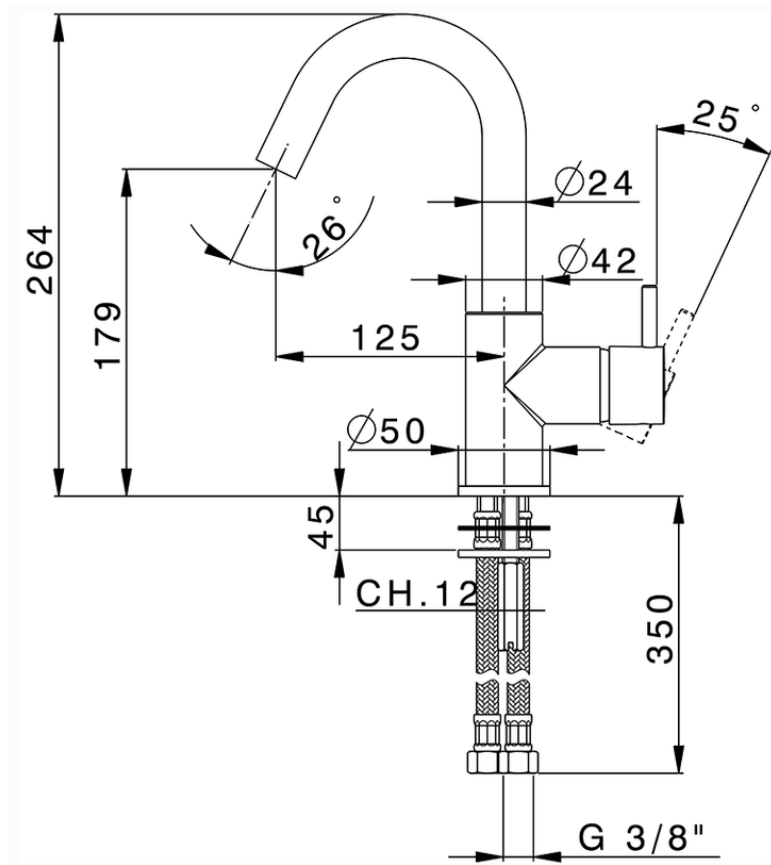

Single lever washbasin mixer EnergySave NUOVA LESS_LN000485

LN000485

<https://en.cisal.it/single-lever-washbasin-mixer-energysave-nuova-less-ln000485>

2026-06-05