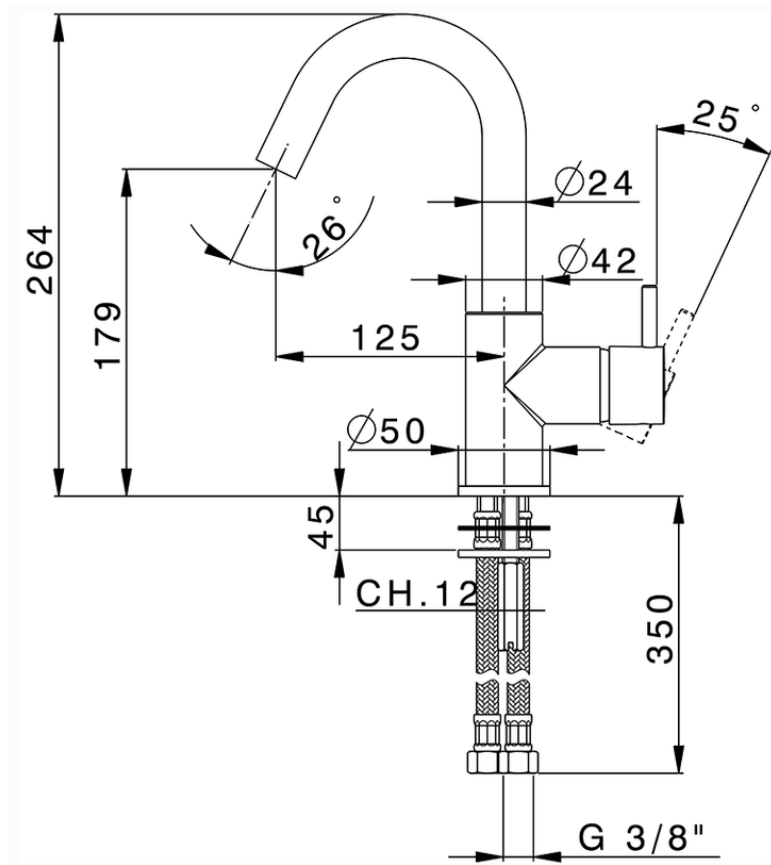

Single lever washbasin mixer EnergySave NUOVA LESS_LN000485

LN000485

<https://en.cisal.it/single-lever-washbasin-mixer-energysave-nuova-less-ln000485>

2026-04-26