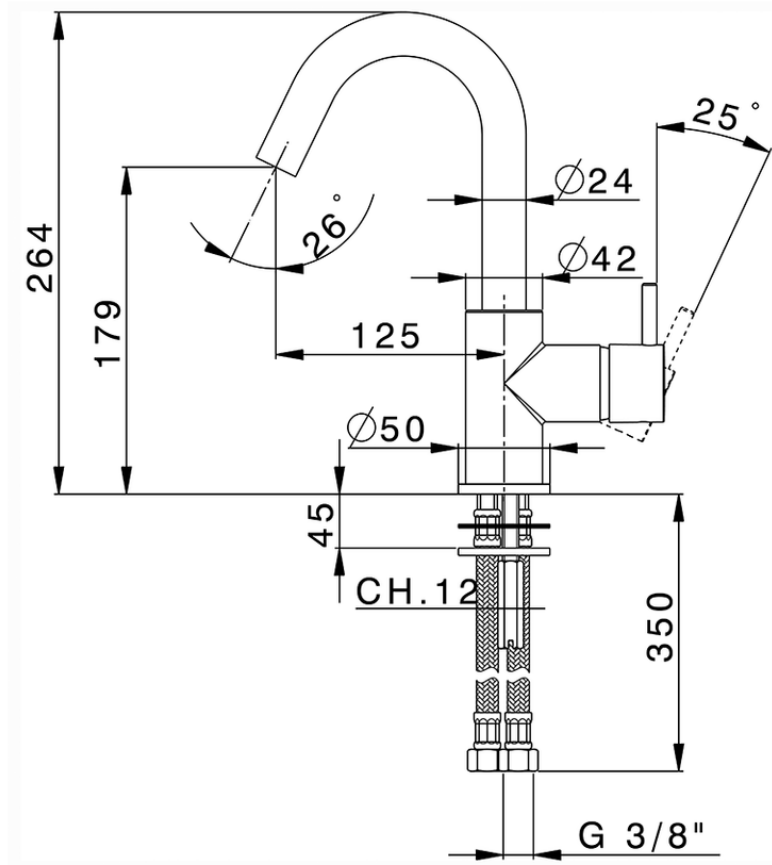

**Single lever washbasin mixer EnergySave NUOVA LESS\_LN000485**

LN000485

<https://en.cisal.it/single-lever-washbasin-mixer-energysave-nuova-less-ln000485>

2026-04-06