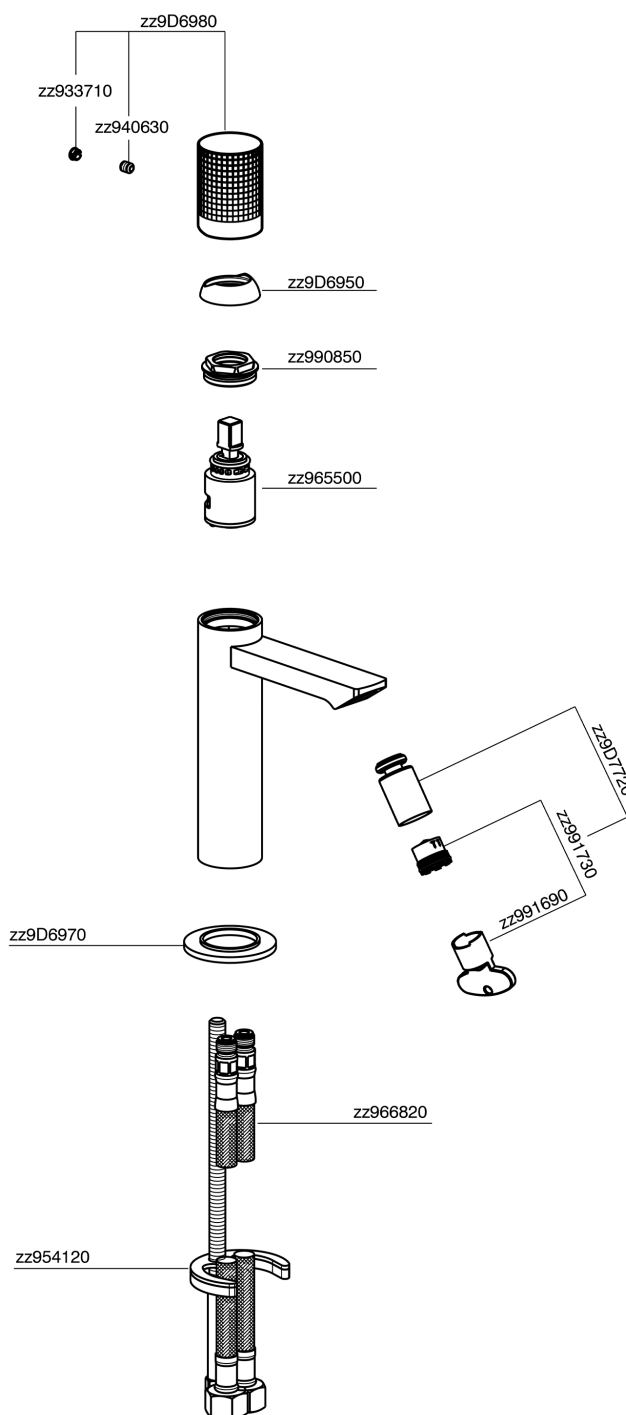

Single lever bidet mixer NUANCE X32_X2000564

MODEL **X2000564**

Single lever bidet mixer, without pop up waste, G.3/8"
Stainless Steel Flexible, Inox AISI 316L

AVAILABLE FINISHINGS

-  **5H** 5H Dark Brass Brushed
-  **5L** 5L Brushed Black Titanium
-  **5N** 5N Brushed Rose Gold
-  **D1** D1 Brushed Inox

CHARACTERISTICS

Cartridge Spare Parts **ZZ96550000**

25 mm Cartridge

Single lever bidet mixer NUANCE X32_X2000564

X2000564

<https://en.cisal.it/single-lever-bidet-mixer-nuance-x32x2000564>

2024-09-19