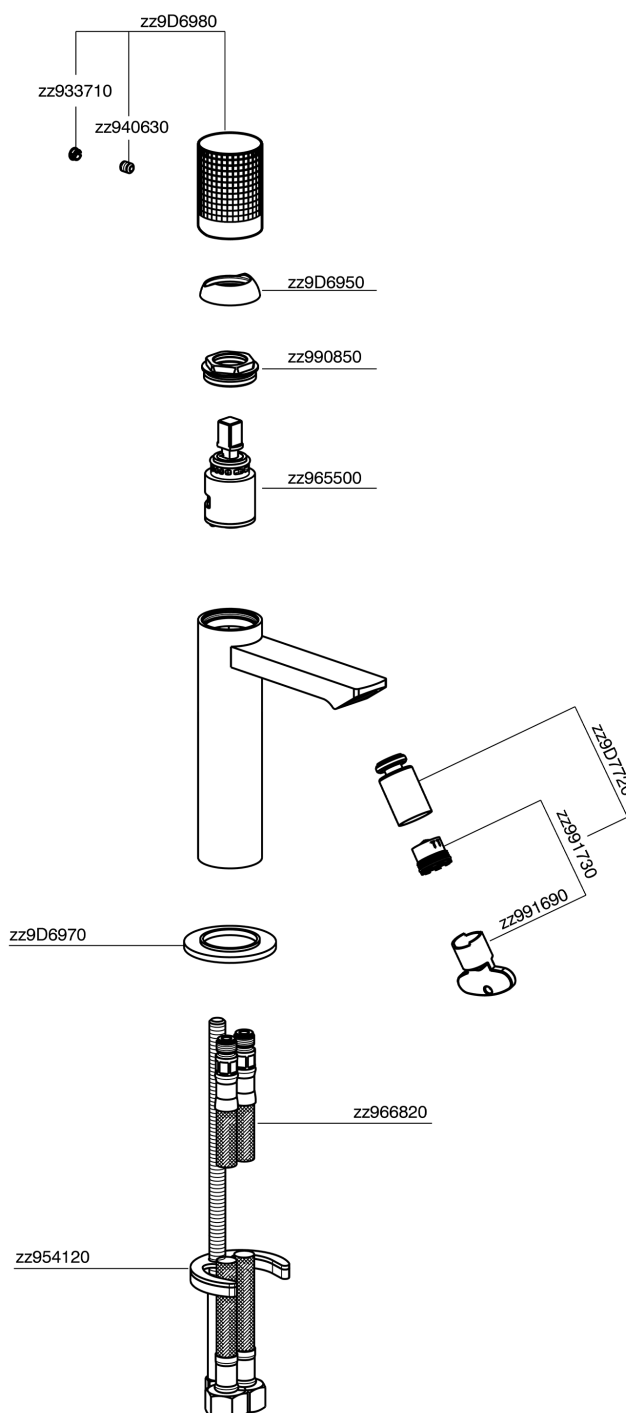

Single lever bidet mixer NUANCE X32_X2000564

X2000564

<https://en.cisal.it/single-lever-bidet-mixer-nuance-x32x2000564>

2024-09-19