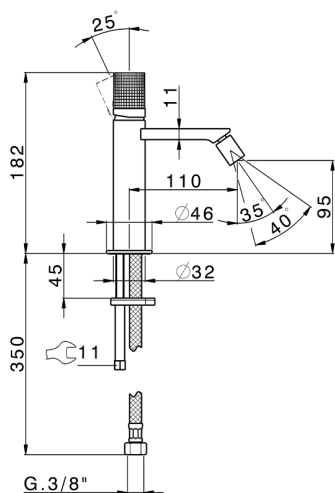

Single lever bidet mixer NUANCE X32_X2000564

MODEL **X2000564**

Single lever bidet mixer, without pop up waste, G.3/8"
Stainless Steel Flexible, Inox AISI 316L

AVAILABLE FINISHINGS

-  **5H** 5H Dark Brass Brushed
-  **5L** 5L Brushed Black Titanium
-  **5N** 5N Brushed Rose Gold
-  **D1** D1 Brushed Inox

CHARACTERISTICS

Cartridge Spare Parts **ZZ96550000**

25 mm Cartridge

Single lever bidet mixer NUANCE X32_X2000564

X2000564

<https://en.cisal.it/single-lever-bidet-mixer-nuance-x32x2000564>

2024-09-16