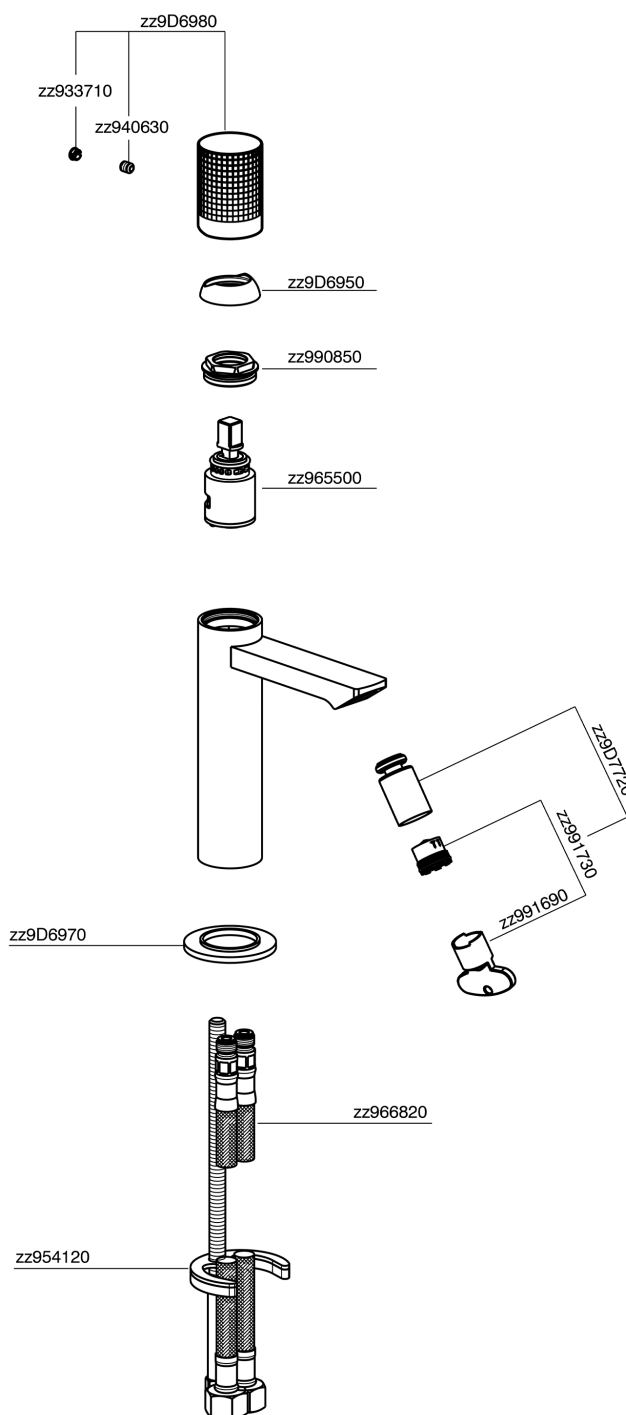

Single lever bidet mixer NUANCE X32_X2000564

MODEL **X2000564**

Single lever bidet mixer, without pop up waste, G.3/8"
Stainless Steel Flexible, Inox AISI 316L

AVAILABLE FINISHINGS

-  **5H** 5H Dark Brass Brushed
-  **5L** 5L Brushed Black Titanium
-  **5N** 5N Brushed Rose Gold
-  **D1** D1 Brushed Inox

CHARACTERISTICS

Cartridge Spare Parts **ZZ96550000**

25 mm Cartridge

Single lever bidet mixer NUANCE X32_X2000564

X2000564

<https://en.cisal.it/single-lever-bidet-mixer-nuance-x32x2000564>

2024-09-16