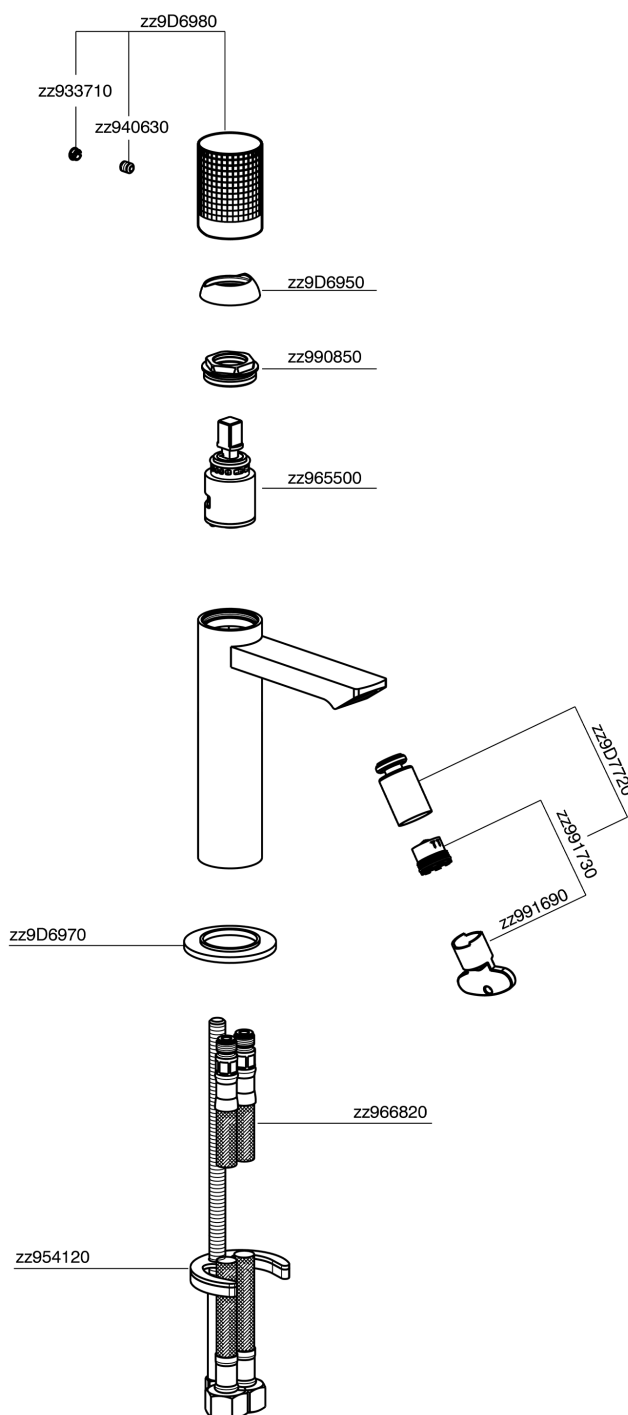

Single lever bidet mixer NUANCE X32_X2000564

X2000564

<https://en.cisal.it/single-lever-bidet-mixer-nuance-x32x2000564>

2024-09-16