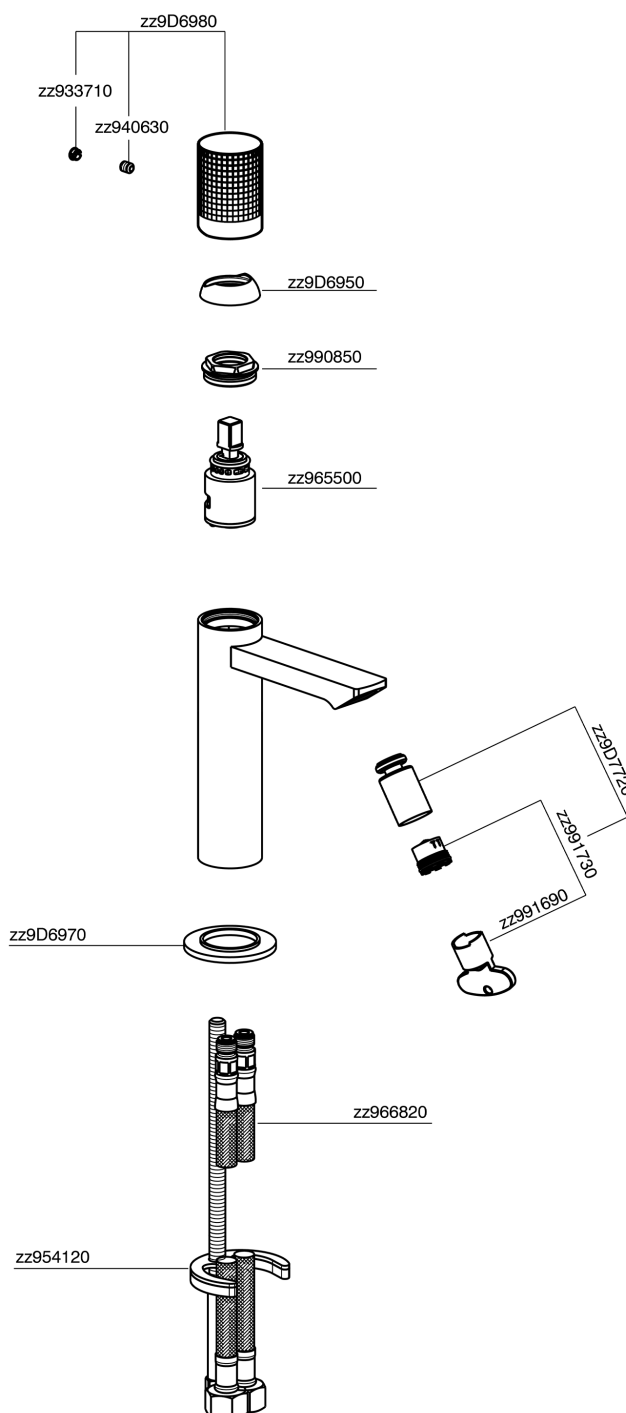

Single lever bidet mixer NUANCE X32_X2000564

MODEL **X2000564**

Single lever bidet mixer, without pop up waste, G.3/8"
Stainless Steel Flexible, Inox AISI 316L

AVAILABLE FINISHINGS

-  **5H** 5H Dark Brass Brushed
-  **5L** 5L Brushed Black Titanium
-  **5N** 5N Brushed Rose Gold
-  **D1** D1 Brushed Inox

CHARACTERISTICS

Cartridge Spare Parts **ZZ96550000**

25 mm Cartridge

Single lever bidet mixer NUANCE X32_X2000564

X2000564

<https://en.cisal.it/single-lever-bidet-mixer-nuance-x32x2000564>

2024-09-19