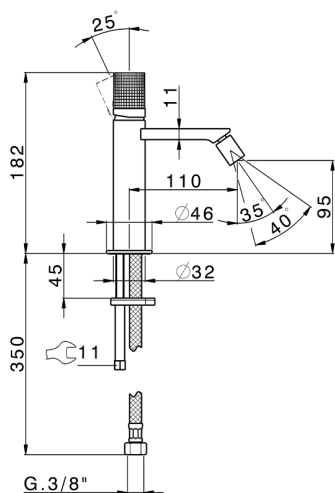

Single lever bidet mixer NUANCE X32_X2000564

MODEL **X2000564**

Single lever bidet mixer, without pop up waste, G.3/8"
Stainless Steel Flexible, Inox AISI 316L

AVAILABLE FINISHINGS

-  **5H** 5H Dark Brass Brushed
-  **5L** 5L Brushed Black Titanium
-  **5N** 5N Brushed Rose Gold
-  **D1** D1 Brushed Inox

CHARACTERISTICS

Cartridge Spare Parts **ZZ96550000**

25 mm Cartridge

Single lever bidet mixer NUANCE X32_X2000564

X2000564

<https://en.cisal.it/single-lever-bidet-mixer-nuance-x32x2000564>

2024-09-19