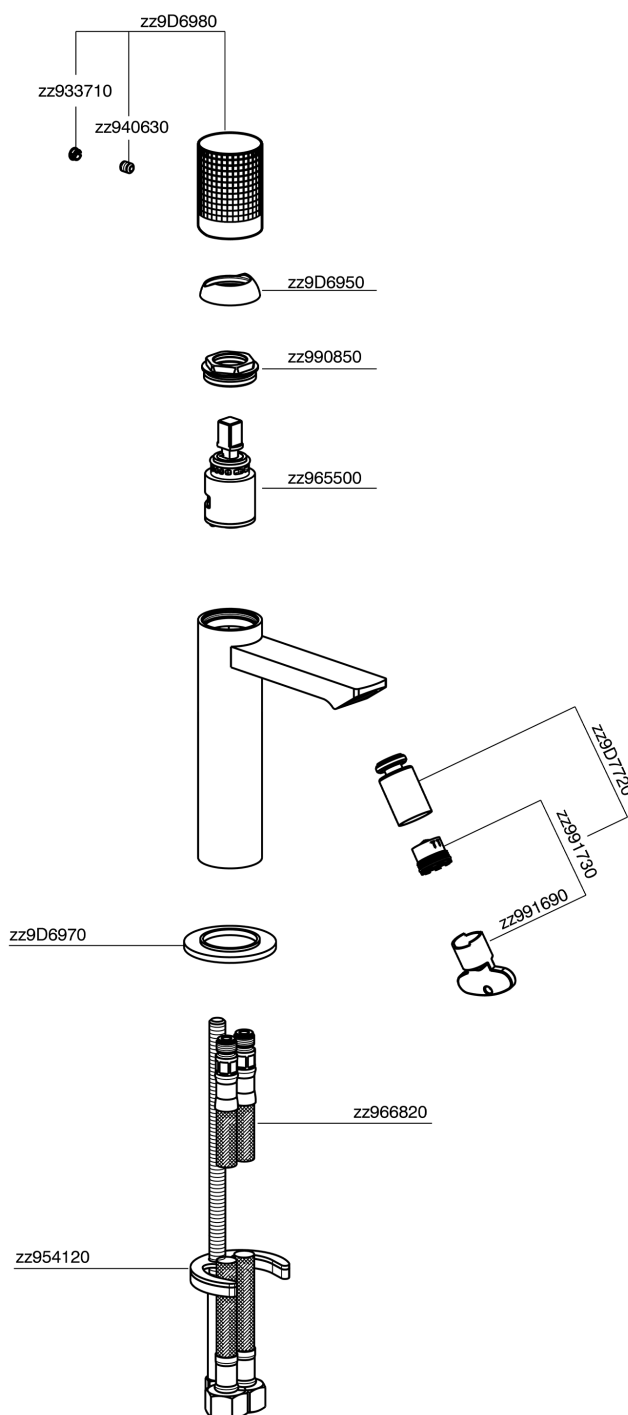

Single lever bidet mixer NUANCE X32_X2000564

X2000564

<https://en.cisal.it/single-lever-bidet-mixer-nuance-x32x2000564>

2024-09-19