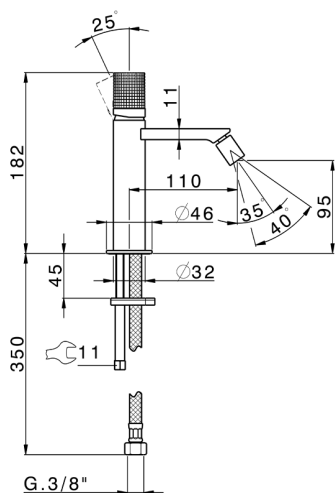

## Single lever bidet mixer NUANCE X32\_X2000564

MODEL **X2000564**

Single lever bidet mixer, without pop up waste, G.3/8"  
Stainless Steel Flexible, Inox AISI 316L

### CHARACTERISTICS

Cartridge Spare Parts **ZZ96550000**

**25 mm Cartridge**

## Single lever bidet mixer NUANCE X32\_X2000564

X2000564

<https://en.cisal.it/single-lever-bidet-mixer-nuance-x32x2000564>

2024-09-19