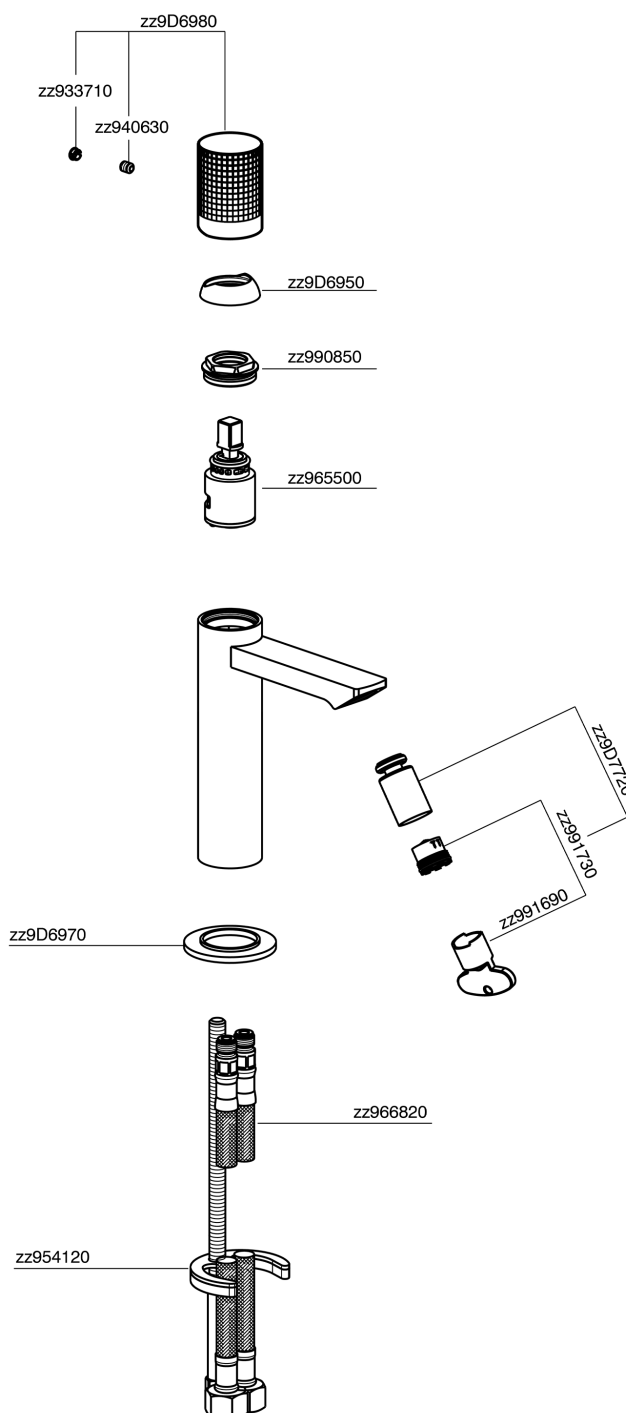

## Single lever bidet mixer NUANCE X32\_X2000564

MODEL **X2000564**

Single lever bidet mixer, without pop up waste, G.3/8"  
Stainless Steel Flexible, Inox AISI 316L

### CHARACTERISTICS

Cartridge Spare Parts **ZZ96550000**

**25 mm Cartridge**

## Single lever bidet mixer NUANCE X32\_X2000564

X2000564

<https://en.cisal.it/single-lever-bidet-mixer-nuance-x32x2000564>

2024-09-19