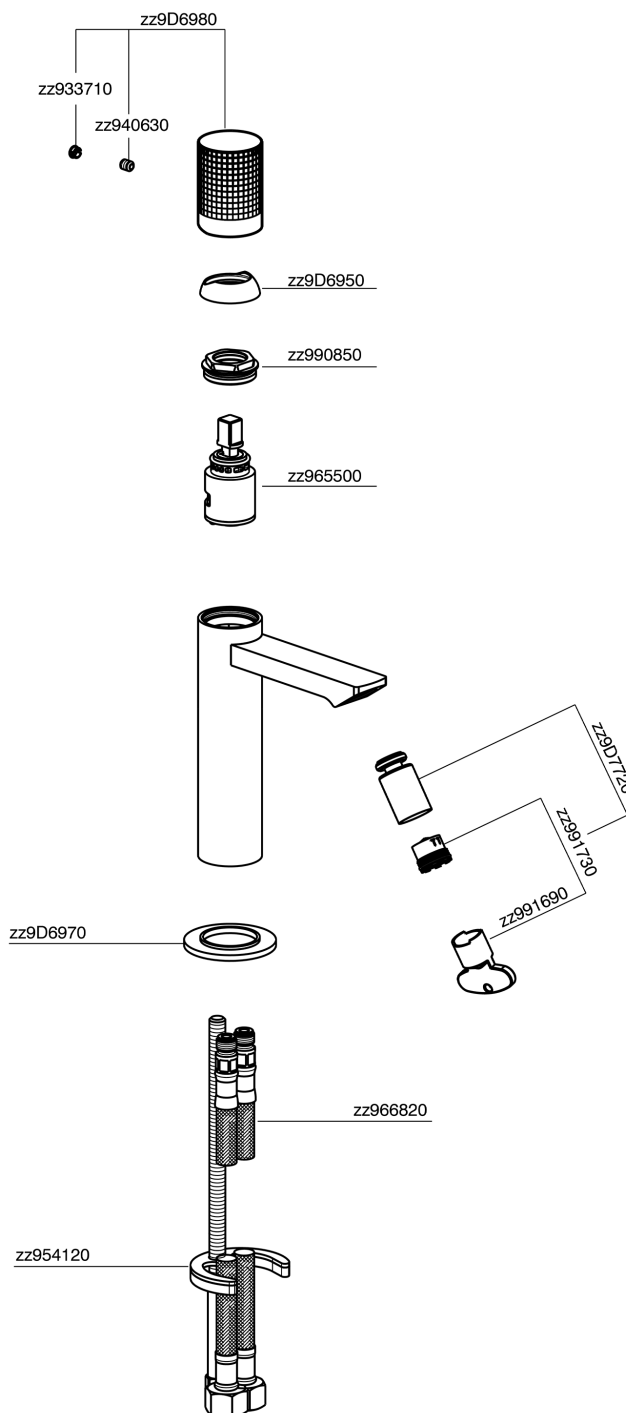

Single lever bidet mixer NUANCE X32_X2000564

X2000564

<https://en.cisal.it/single-lever-bidet-mixer-nuance-x32x2000564>

2024-09-19