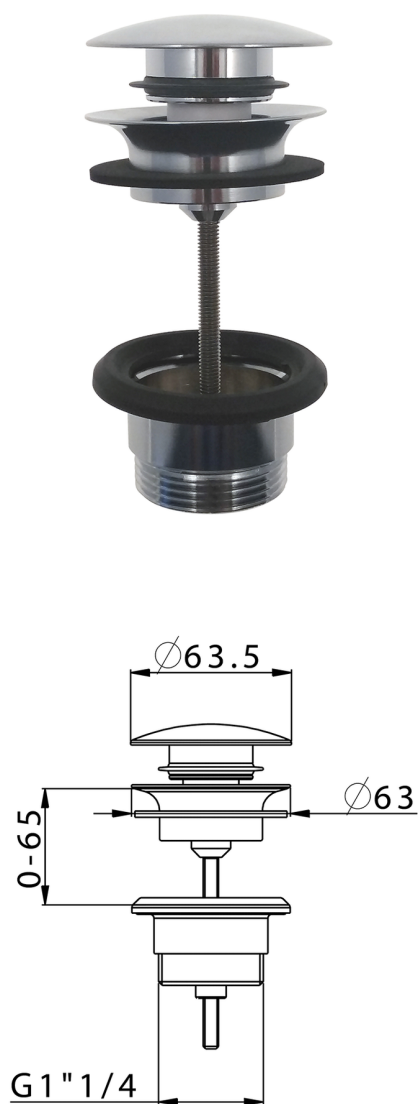

1"1/4 click clack drain for basin mixer COMPONENTS_ZA001780

MODEL **ZA001780**

1"1/4 click clack drain for basin mixer, for overflow bath drain system

AVAILABLE FINISHINGS

- **21** 21 Chrome
- **2P** 2P Rose Gold
- **2Q** 2Q Black Titanium
- **40** 40 Matt Black
- **4Q** 4Q Matt White

CHARACTERISTICS

2026-06-14