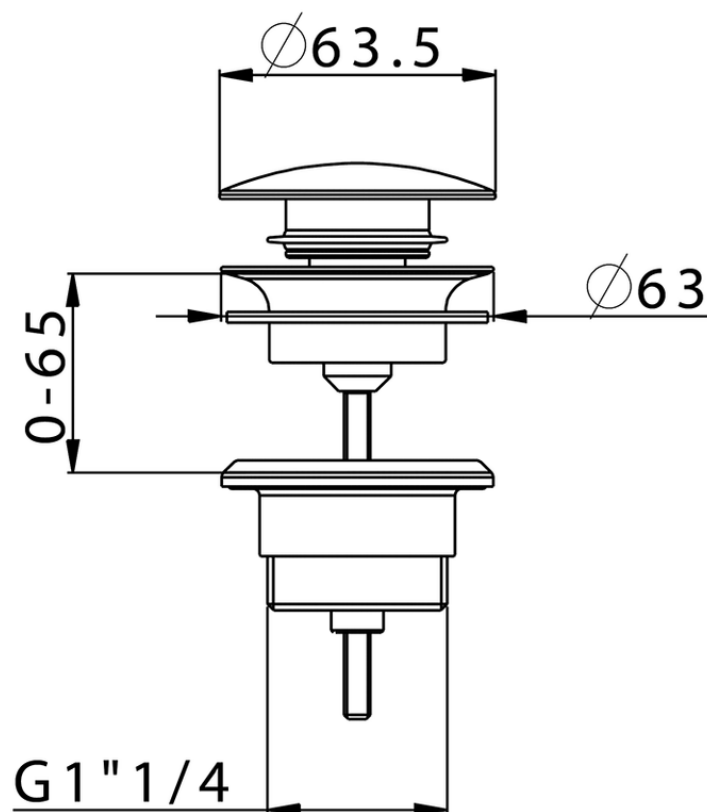

**1"1/4 click clack drain for basin mixer COMPONENTS\_ZA001780**

ZA001780

<https://en.cisal.it/11-4-click-clack-drain-for-basin-mixer-components-za001780>

2026-05-01