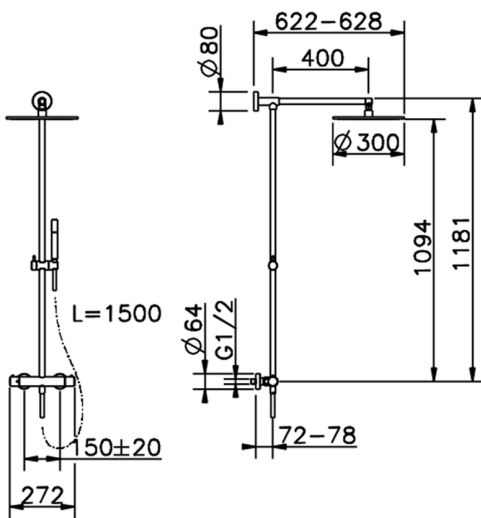

## 2-functions Thermostatic shower set SHOWER COLUMNS\_SMC78010

MODEL **SMC78010**

2-functions Thermostatic shower set, 2 outlets devia stop, not adjustable column, sliding shower bracket, Brass minimalistic one spray handshower, 300 mm round showerhead 8 mm thick BRASS, 150 cm smooth SUPREME Flexible Hose

### CHARACTERISTICS

Cartridge Spare Parts **24.04A.PP**  
**8x20 Plus P Thermostatic Valve**