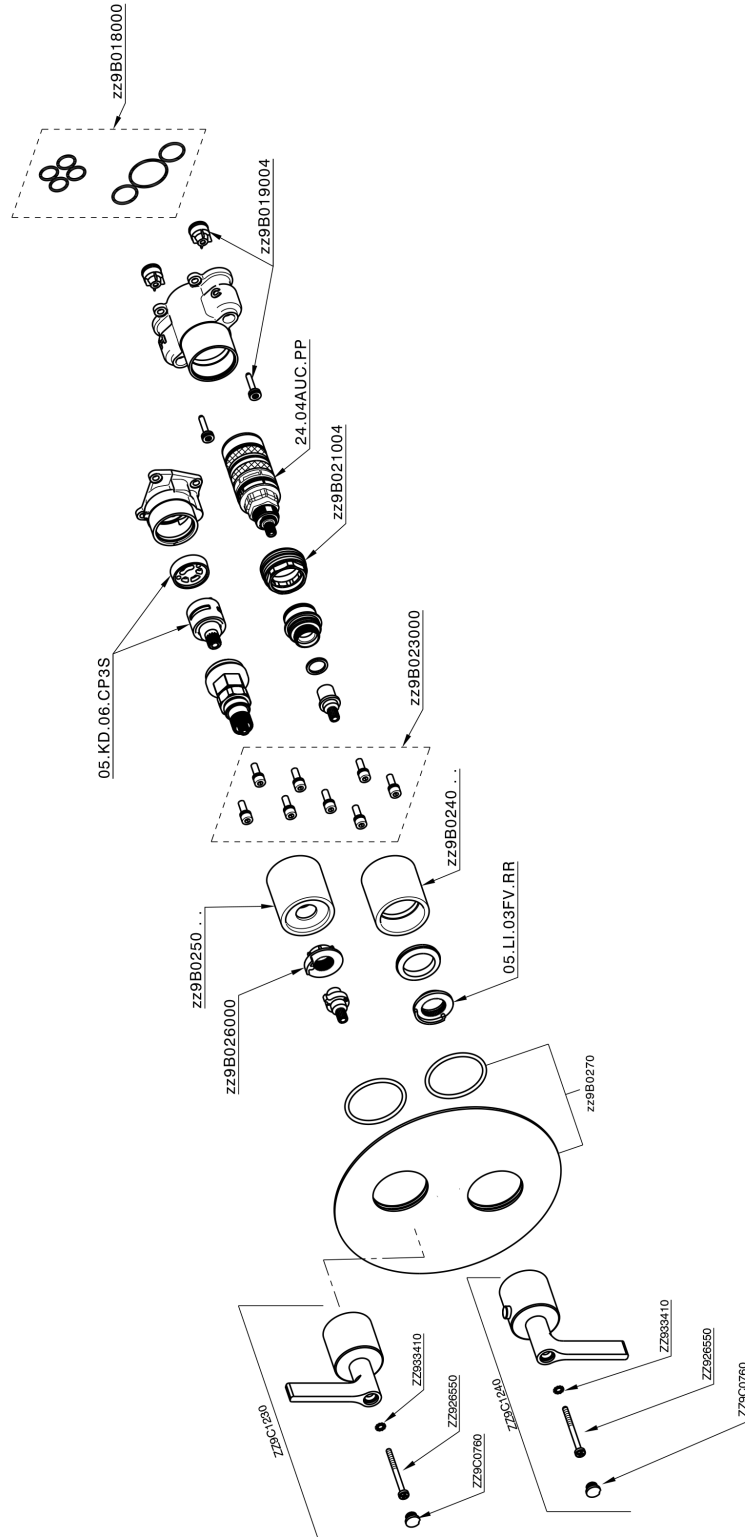

Exposed part for Thermostatic One Box Valve ONE BOX_GL0BT030

MODEL **GL0BT030**

Exposed part for Thermostatic One Box Valve, with 1-2-3 outlet deviator, Minimum depth of installation: 67 mm, without concealed part, for items ZA00B030-ZA00B031

Cartridge Spare Parts **24.04A.PP**

8x20 Plus P Thermostatic Valve

Installation **Concealed**

Required concealed parts **ZA00B031**

ZA00B030

DeviaStop

The Cisal Devia Stop technology allows to adjust the water flow and to direct it to the selected output point (overhead soaker, hand shower, etc).

Thermostatic

The Cisal thermostatic is your personal water manager, helping you to handle, control and save water and energy.

Exposed part for Thermostatic One Box Valve ONE BOX_GL0BT030

GL0BT030

<https://en.cisal.it/exposed-part-for-thermostatic-one-box-valve-one-box-gl0bt030>