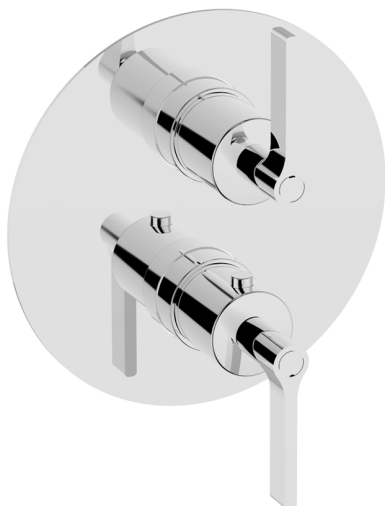

Exposed part for Thermostatic One Box Valve ONE BOX_GL0BT030

MODEL **GL0BT030**

Exposed part for Thermostatic One Box Valve, with 1-2-3 outlet deviator, Minimum depth of installation: 67 mm, without concealed part, for items ZA00B030-ZA00B031

Cartridge Spare Parts **24.04A.PP**

8x20 Plus P Thermostatic Valve

Installation **Concealed**

Required concealed parts **ZA00B031**

ZA00B030

DeviaStop

The Cisal Devia Stop technology allows to adjust the water flow and to direct it to the selected output point (overhead soaker, hand shower, etc).

One Box Universal Concealed Part ONE BOX_ZA00B031

MODEL **ZA00B031**

One Box Universal Concealed Part, for 1, 2 or 3 outlet thermostatic or single lever, without trim kit, with noise reducers, with sealing gasket

One Box Universal Concealed Part ONE BOX_ZA00B030

MODEL **ZA00B030**

One Box Universal Concealed Part, for 1, 2 or 3 outlet thermostatic or single lever, without trim kit, without noise reducers, with sealing gasket