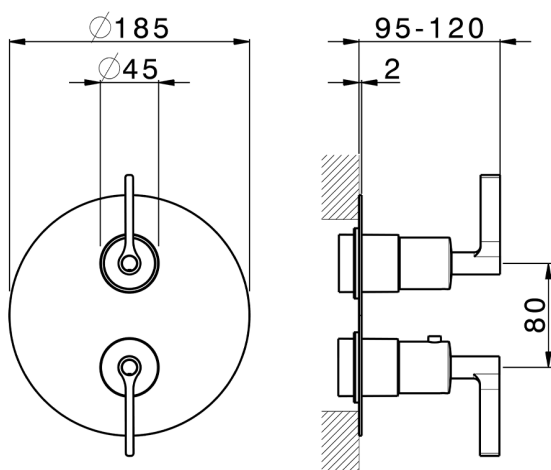

CHARACTERISTICS

Cartridge Spare Parts **24.04A.PP**

8x20 Plus P Thermostatic Valve

Installation **Concealed**

Required concealed parts **ZA00B031**

ZA00B030

DeviaStop

The Cisal Devia Stop technology allows to adjust the water flow and to direct it to the selected output point (overhead soaker, hand shower, etc).

Thermostatic

The Cisal thermostatic is your personal water manager, helping you to handle, control and save water and energy.