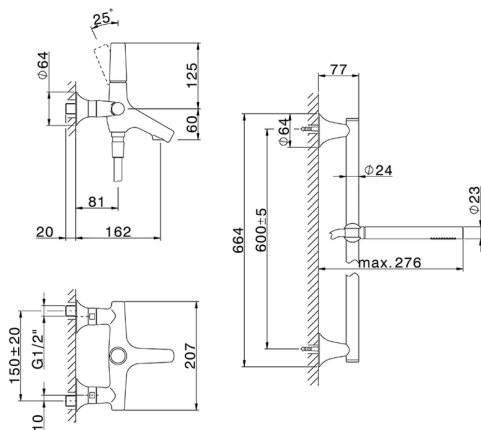

Single lever bath mixer, with shower set VITA_VI000064

MODEL **VI000064**

Single lever bath mixer, with shower set, 60 cm Rail with slide bracket, 23 mm Brass One Spray handshower, 150 cm SUPREME smooth flexible hose

AVAILABLE FINISHINGS

-  **21** 21 Chrome
-  **2Q** 2Q Black Titanium
-  **40** 40 Matt Black
-  **4Q** 4Q Matt White

CHARACTERISTICS

Cartridge Spare Parts **ZZ9A708000**

25mm Joystick single-lever cartridge

Single lever bath mixer, with shower set VITA_VI000064

VI000064

<https://en.cisal.it/single-lever-bath-mixer-with-shower-set-vita-vi000064>

2025-04-28