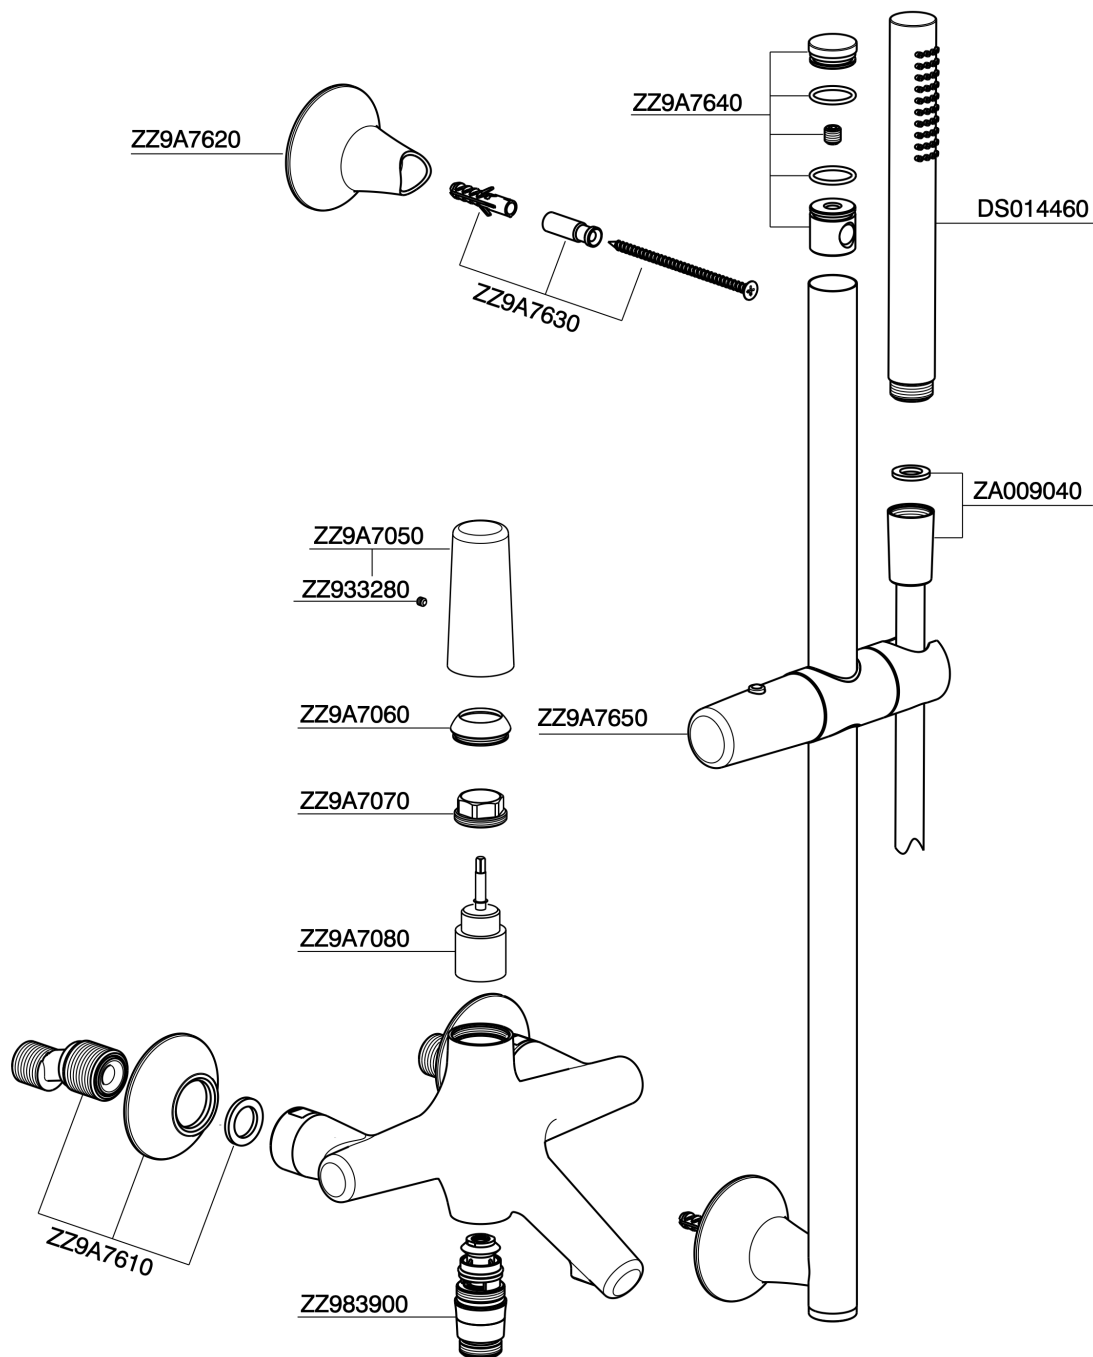

Single lever bath mixer, with shower set VITA_VI000064

MODEL **VI000064**

Single lever bath mixer, with shower set, 60 cm Rail with slide bracket, 23 mm Brass One Spray handshower, 150 cm SUPREME smooth flexible hose

AVAILABLE FINISHINGS

-  **21** 21 Chrome
-  **2Q** 2Q Black Titanium
-  **40** 40 Matt Black
-  **4Q** 4Q Matt White

CHARACTERISTICS

Cartridge Spare Parts **ZZ9A708000**

25mm Joystick single-lever cartridge

Single lever bath mixer, with shower set VITA_VI000064

VI000064

<https://en.cisal.it/single-lever-bath-mixer-with-shower-set-vita-vi000064>

2025-04-28