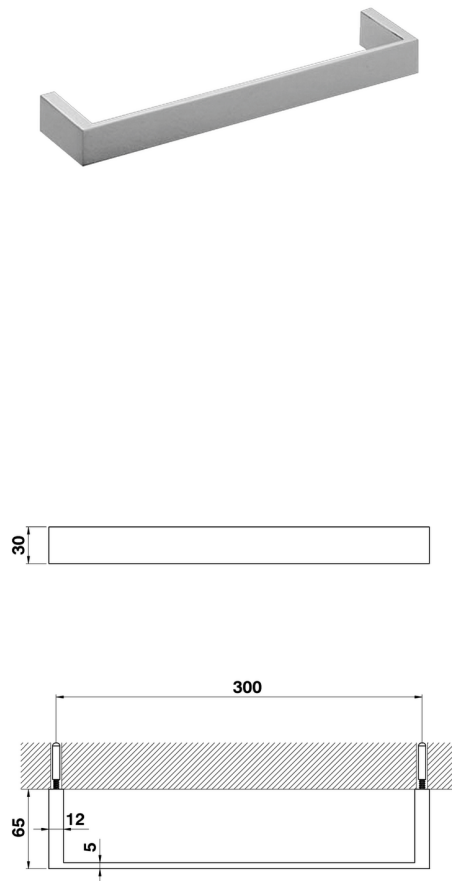

Towel holder BATHROOM ACCESSORIES_QU090104

MODEL **QU090104**

Towel holder

AVAILABLE FINISHINGS

- 
21 21 Chrome
- 
2B 2B Polished Nickel
- 
2F 2F Brushed Nickel
- 
2Q 2Q Black Titanium
- 
40 40 Matt Black
- 
4Q 4Q Matt White