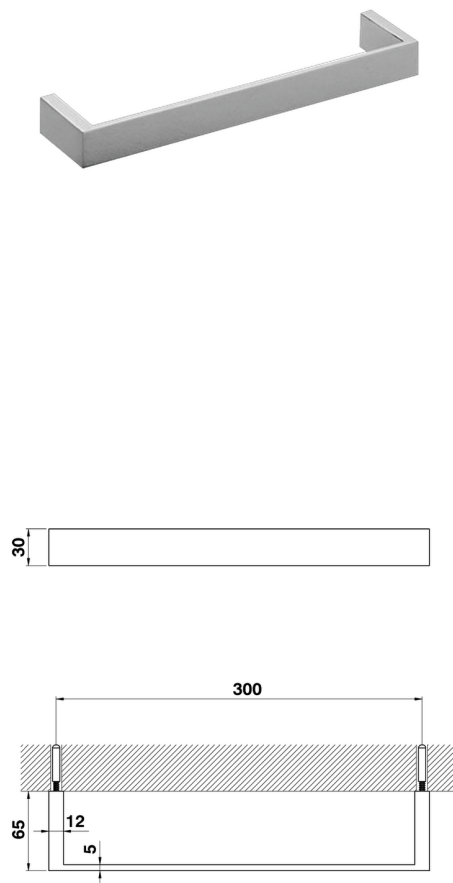

Towel holder BATHROOM ACCESSORIES_QU090104

MODEL **QU090104**

Towel holder

AVAILABLE FINISHINGS

-  **21** 21 Chrome
-  **2B** 2B Polished Nickel
-  **2F** 2F Brushed Nickel
-  **2Q** 2Q Black Titanium
-  **40** 40 Matt Black
-  **4Q** 4Q Matt White