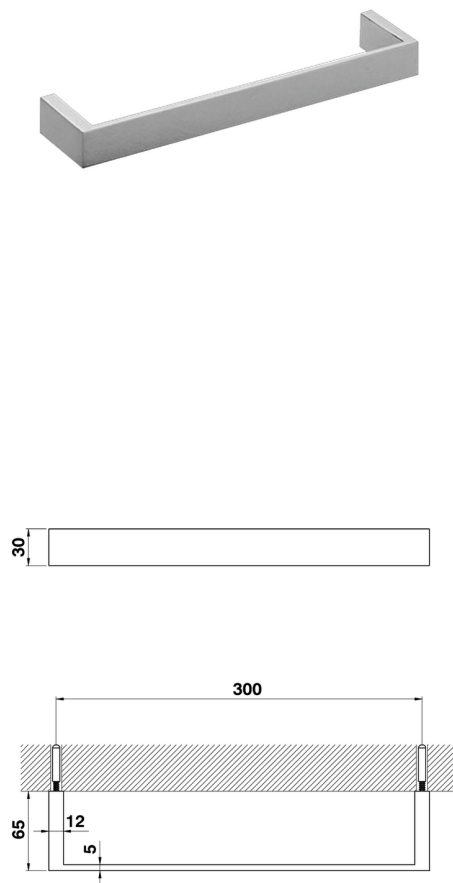

Towel holder BATHROOM ACCESSORIES_QU090104

MODEL **QU090104**

Towel holder

AVAILABLE FINISHINGS

- 

21 21 Chrome
- 

2B 2B Polished Nickel
- 

2F 2F Brushed Nickel
- 

2Q 2Q Black Titanium
- 

40 40 Matt Black
- 

4Q 4Q Matt White

CHARACTERISTICS

2026-06-13