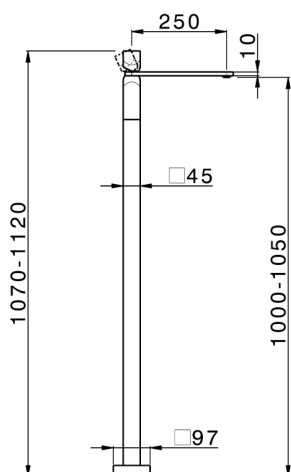

Exposed part for single basin on the floor HI-RISE_RI014514

MODEL **RI014514**

Exposed part for single basin on the floor, without concealed part, for item ZA004510

AVAILABLE FINISHINGS

-  **21** 21 Chrome
-  **24** 24 Gold
-  **2F** 2F Brushed Nickel
-  **2W** 2W Brushed Gold
-  **40** 40 Matt Black
-  **4Q** 4Q Matt White
-  **5G** 5G Rose Gold
-  **6V** 6V Matt White/Brushed Nickel
-  **6X** 6X Matt White/Brushed Gold
-  **7W** 7W Matt Black/Brushed Gold

CHARACTERISTICS

Cartridge Spare Parts	ZZ96550000
25 mm Cartridge	
Installation	Concealed
Required concealed parts	ZA004510

Concealed part single lever free-standing CONCEALED_ZA004510

MODEL **ZA004510**

Concealed part single lever free-standing