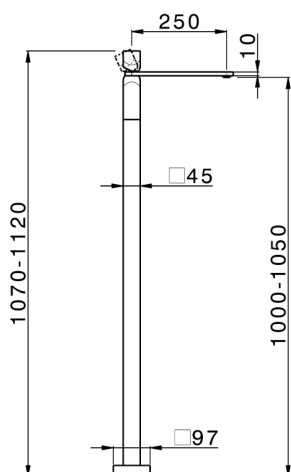

## Exposed part for single basin on the floor HI-RISE\_RI014514

MODEL **RI014514**

Exposed part for single basin on the floor, without concealed part, for item ZA004510

### CHARACTERISTICS

Cartridge Spare Parts	<b>ZZ96550000</b>
<b>25 mm Cartridge</b>	
Installation	<b>Concealed</b>
Required concealed parts	<b>ZA004510</b>