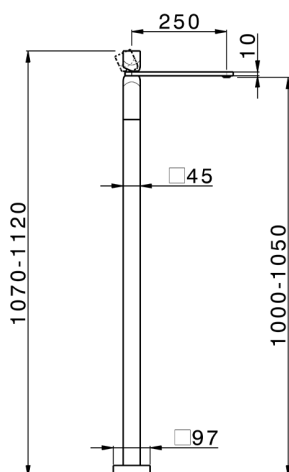

## Exposed part for single basin on the floor HI-RISE\_RI014514

MODEL **RI014514**

Exposed part for single basin on the floor, without concealed part, for item ZA004510

### CHARACTERISTICS

Cartridge Spare Parts	<b>ZZ96550000</b>
<b>25 mm Cartridge</b>	
Installation	<b>Concealed</b>
Required concealed parts	<b>ZA004510</b>