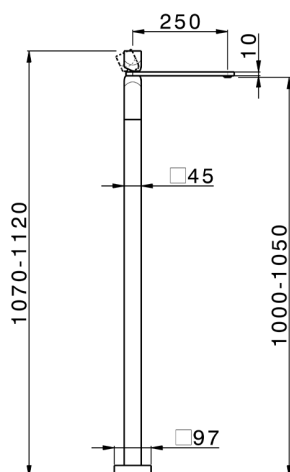

Exposed part for single basin on the floor HI-RISE_RI014514

MODEL **RI014514**

Exposed part for single basin on the floor, without concealed part, for item ZA004510

AVAILABLE FINISHINGS

-  **21** 21 Chrome
-  **24** 24 Gold
-  **2F** 2F Brushed Nickel
-  **2W** 2W Brushed Gold
-  **40** 40 Matt Black
-  **4Q** 4Q Matt White
-  **5G** 5G Rose Gold
-  **6V** 6V Matt White/Brushed Nickel
-  **6X** 6X Matt White/Brushed Gold
-  **7W** 7W Matt Black/Brushed Gold

CHARACTERISTICS

Cartridge Spare Parts **ZZ96550000**
25 mm Cartridge
 Installation **Concealed**
 Required concealed parts **ZA004510**

Concealed part single lever free-standing CONCEALED_ZA004510

MODEL **ZA004510**