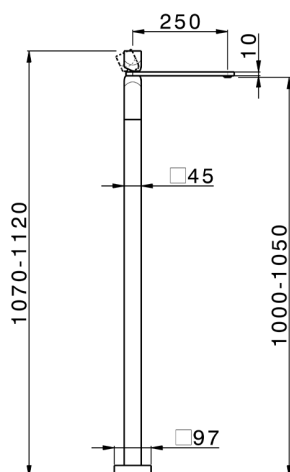

Exposed part for single basin on the floor HI-RISE_RI014514

MODEL **RI014514**

Exposed part for single basin on the floor, without concealed part, for item ZA004510

AVAILABLE FINISHINGS

-  **21** 21 Chrome
-  **24** 24 Gold
-  **2F** 2F Brushed Nickel
-  **2W** 2W Brushed Gold
-  **40** 40 Matt Black
-  **4Q** 4Q Matt White
-  **5G** 5G Rose Gold
-  **6V** 6V Matt White/Brushed Nickel
-  **6X** 6X Matt White/Brushed Gold
-  **7W** 7W Matt Black/Brushed Gold

CHARACTERISTICS

Cartridge Spare Parts	ZZ96550000
25 mm Cartridge	
Installation	Concealed
Required concealed parts	ZA004510

Concealed part single lever free-standing CONCEALED_ZA004510

MODEL **ZA004510**

Concealed part single lever free-standing