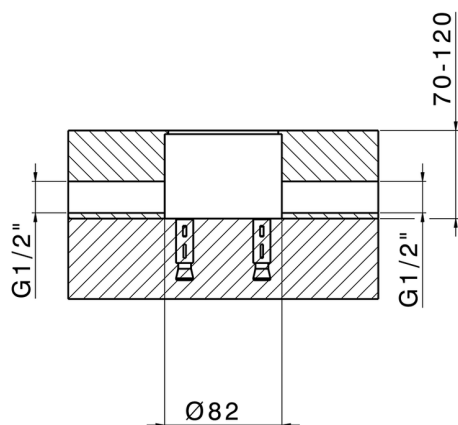

Concealed part single lever free-standing CONCEALED_ZA004510

MODEL **ZA004510**

Concealed part single lever free-standing

AVAILABLE FINISHINGS

04 04 Without finishing

CHARACTERISTICS

Concealed **1**

2026-05-19