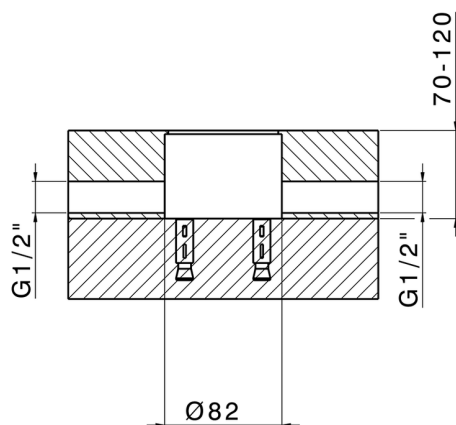

Concealed part single lever free-standing CONCEALED_ZA004510

MODEL **ZA004510**

Concealed part single lever free-standing

AVAILABLE FINISHINGS

04 04 Without finishing

CHARACTERISTICS

Concealed **1**

2026-06-09