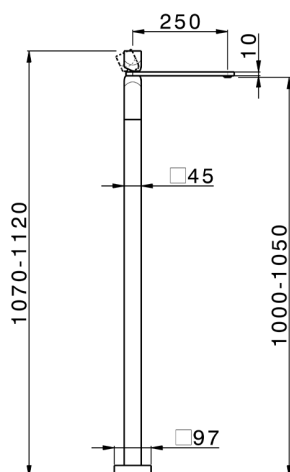

## Exposed part for single basin on the floor HI-RISE\_RI014514

MODEL **RI014514**

Exposed part for single basin on the floor, without concealed part, for item ZA004510

### CHARACTERISTICS

Cartridge Spare Parts	<b>ZZ96550000</b>
<b>25 mm Cartridge</b>	
Installation	<b>Concealed</b>
Required concealed parts	<b>ZA004510</b>