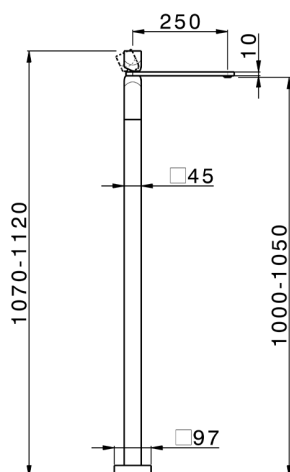

Exposed part for single basin on the floor HI-RISE_RI014514

MODEL **RI014514**

Exposed part for single basin on the floor, without concealed part, for item ZA004510

AVAILABLE FINISHINGS

-  **21** 21 Chrome
-  **24** 24 Gold
-  **2F** 2F Brushed Nickel
-  **2W** 2W Brushed Gold
-  **40** 40 Matt Black
-  **4Q** 4Q Matt White
-  **5G** 5G Rose Gold
-  **6V** 6V Matt White/Brushed Nickel
-  **6X** 6X Matt White/Brushed Gold
-  **7W** 7W Matt Black/Brushed Gold

CHARACTERISTICS

| | |
|--------------------------|-------------------|
| Cartridge Spare Parts | ZZ96550000 |
| 25 mm Cartridge | |
| Installation | Concealed |
| Required concealed parts | ZA004510 |

Concealed part single lever free-standing CONCEALED_ZA004510

MODEL **ZA004510**

Concealed part single lever free-standing

AVAILABLE FINISHINGS

 **04** 04 Without finishing

CHARACTERISTICS

Concealed **1**

2026-06-13