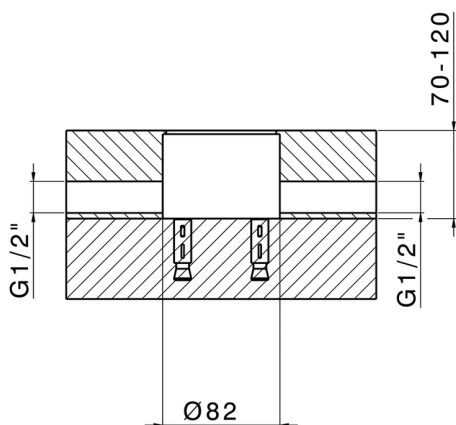

Exposed part for single basin on the floor HI-RISE_RI014514

MODEL **RI014514**

Exposed part for single basin on the floor, without concealed part, for item ZA004510

AVAILABLE FINISHINGS

-  **21** 21 Chrome
-  **24** 24 Gold
-  **2F** 2F Brushed Nickel
-  **2W** 2W Brushed Gold
-  **40** 40 Matt Black
-  **4Q** 4Q Matt White
-  **5G** 5G Rose Gold
-  **6V** 6V Matt White/Brushed Nickel
-  **6X** 6X Matt White/Brushed Gold
-  **7W** 7W Matt Black/Brushed Gold

CHARACTERISTICS

| | |
|--------------------------|-------------------|
| Cartridge Spare Parts | ZZ96550000 |
| 25 mm Cartridge | |
| Installation | Concealed |
| Required concealed parts | ZA004510 |

Concealed part single lever free-standing CONCEALED_ZA004510

MODEL **ZA004510**

Concealed part single lever free-standing

AVAILABLE FINISHINGS

 **04** 04 Without finishing

CHARACTERISTICS

Concealed **1**

2026-06-13