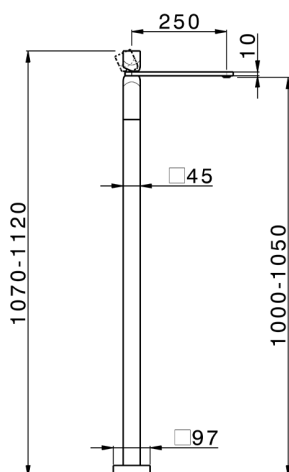

Exposed part for single basin on the floor HI-RISE_RI014514

MODEL **RI014514**

Exposed part for single basin on the floor, without concealed part, for item ZA004510

AVAILABLE FINISHINGS

-  **21** 21 Chrome
-  **24** 24 Gold
-  **2F** 2F Brushed Nickel
-  **2W** 2W Brushed Gold
-  **40** 40 Matt Black
-  **4Q** 4Q Matt White
-  **5G** 5G Rose Gold
-  **6V** 6V Matt White/Brushed Nickel
-  **6X** 6X Matt White/Brushed Gold
-  **7W** 7W Matt Black/Brushed Gold

CHARACTERISTICS

Cartridge Spare Parts **ZZ96550000**
25 mm Cartridge
 Installation **Concealed**
 Required concealed parts **ZA004510**

Concealed part single lever free-standing CONCEALED_ZA004510

MODEL **ZA004510**