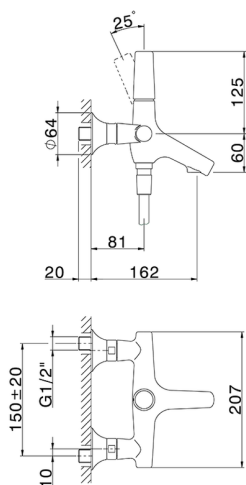

Single lever bath mixer, with full equipment VITA_VI000104

MODEL **VI000104**

Single lever bath mixer, with full equipment, 23 mm Brass One Spray handshower, 150 cm SUPREME smooth flexible hose

AVAILABLE FINISHINGS

-  **21** 21 Chrome
-  **2Q** 2Q Black Titanium
-  **40** 40 Matt Black
-  **4Q** 4Q Matt White

CHARACTERISTICS

Cartridge Spare Parts **ZZ9A708000**

25mm Joystick single-lever cartridge

Single lever bath mixer, with full equipment VITA_VI000104