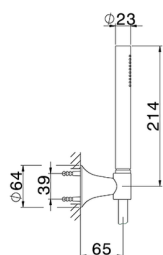

Single lever bath mixer, with full equipment VITA_VI000104

MODEL **VI000104**

Single lever bath mixer, with full equipment, 23 mm Brass One Spray handshower, 150 cm SUPREME smooth flexible hose

AVAILABLE FINISHINGS

-  **21** 21 Chrome
-  **2Q** 2Q Black Titanium
-  **40** 40 Matt Black
-  **4Q** 4Q Matt White

CHARACTERISTICS

Cartridge Spare Parts **ZZ9A708000**

25mm Joystick single-lever cartridge

Single lever bath mixer, with full equipment VITA_VI000104