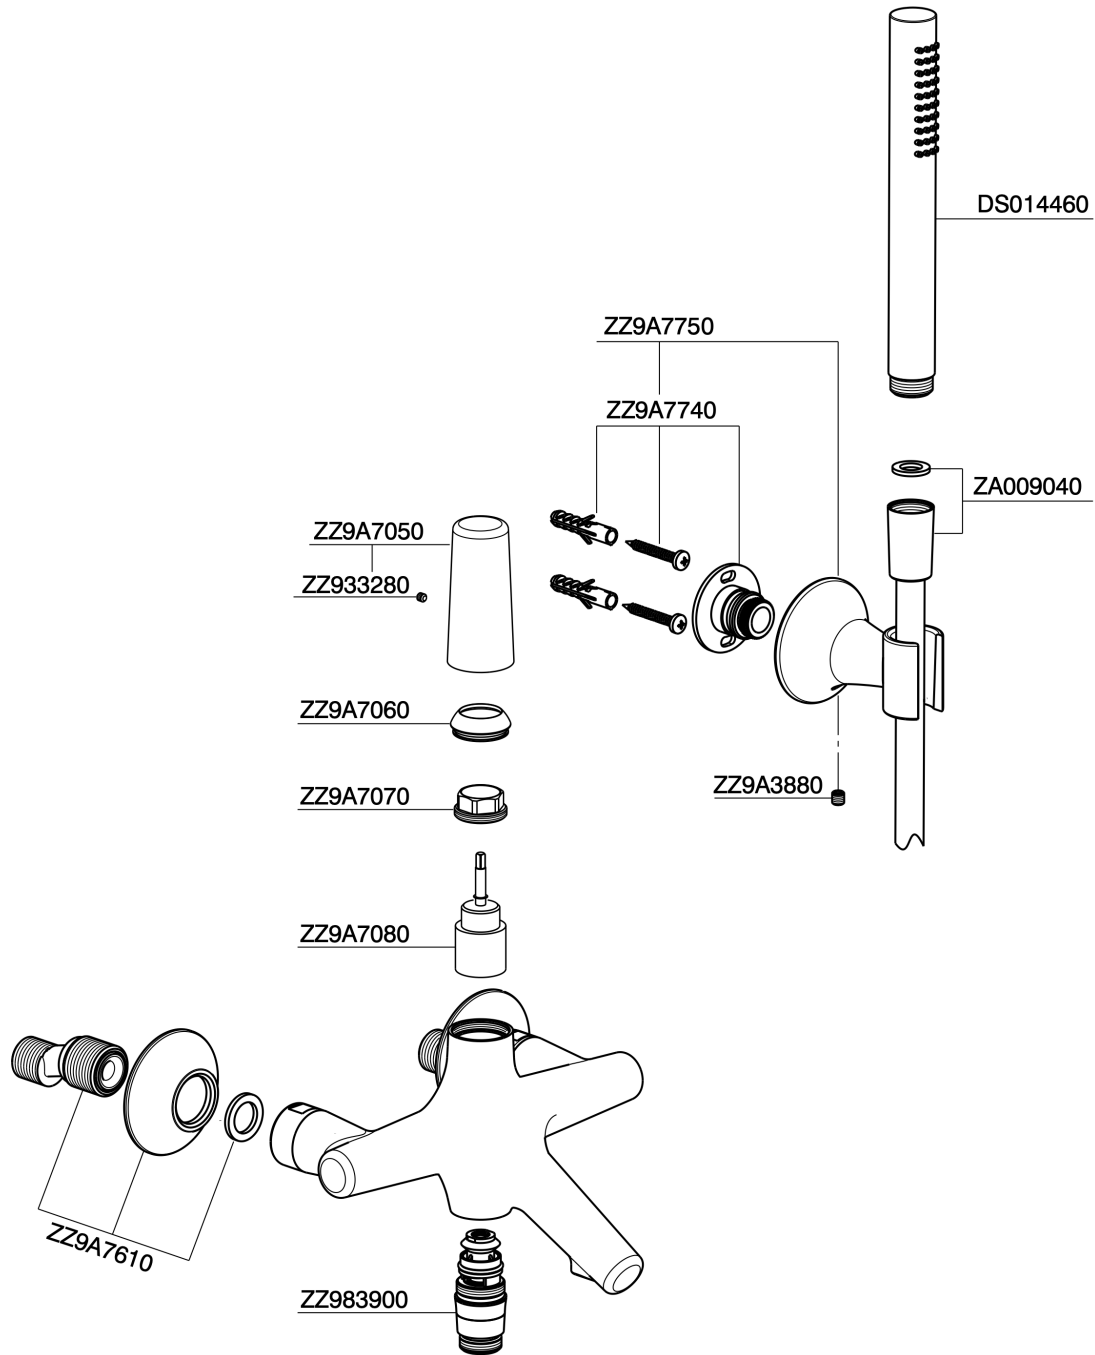

Single lever bath mixer, with full equipment VITA_VI000104

MODEL **VI000104**

Single lever bath mixer, with full equipment, 23 mm Brass One Spray handshower, 150 cm SUPREME smooth flexible hose

AVAILABLE FINISHINGS

-  **21** 21 Chrome
-  **2Q** 2Q Black Titanium
-  **40** 40 Matt Black
-  **4Q** 4Q Matt White

CHARACTERISTICS

Cartridge Spare Parts **ZZ9A708000**

25mm Joystick single-lever cartridge

Single lever bath mixer, with full equipment VITA_VI000104