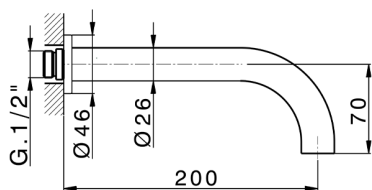

Exposed part for concealed washbasin mixer GRACE_MN013510

MODEL **MN013510**

Exposed part for concealed washbasin mixer, without concealed part, for item ZA033511

AVAILABLE FINISHINGS

-  **21** 21 Chrome
-  **2F** 2F Brushed Nickel
-  **2W** 2W Brushed Gold
-  **5H** 5H Dark Brass Brushed
-  **5L** 5L Brushed Black Titanium
-  **6T** 6T Chrome/Matt Black

CHARACTERISTICS

Installation **Concealed**

Required concealed parts **ZA033511**

Exposed part for concealed washbasin mixer GRACE_MN013510

MN013510

<https://en.cisal.it/exposed-part-for-concealed-washbasin-mixer-grace-mn013510>

Concealed washbasin mixer CONCEALED_ZA033511

MODEL **ZA033511**

Concealed washbasin mixer, right headvalve - left headvalve

AVAILABLE FINISHINGS

 **04** 04 Without finishing

CHARACTERISTICS

Concealed **1**

2026-05-17