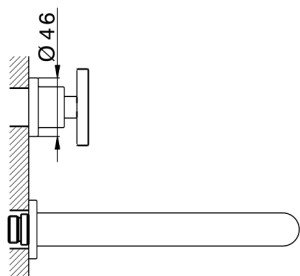

Exposed part for concealed washbasin mixer GRACE_MN013510

MODEL **MN013510**

Exposed part for concealed washbasin mixer, without concealed part, for item ZA033511

AVAILABLE FINISHINGS

-  **21** 21 Chrome
-  **2F** 2F Brushed Nickel
-  **2W** 2W Brushed Gold
-  **5H** 5H Dark Brass Brushed
-  **5L** 5L Brushed Black Titanium
-  **6T** 6T Chrome/Matt Black

CHARACTERISTICS

Installation **Concealed**

Required concealed parts **ZA033511**

Exposed part for concealed washbasin mixer GRACE_MN013510

MN013510

<https://en.cisal.it/exposed-part-for-concealed-washbasin-mixer-grace-mn013510>

Concealed washbasin mixer CONCEALED_ZA033511

MODEL **ZA033511**

Concealed washbasin mixer, right headvalve - left headvalve

AVAILABLE FINISHINGS

 **04** 04 Without finishing

CHARACTERISTICS

Concealed **1**

2026-05-17