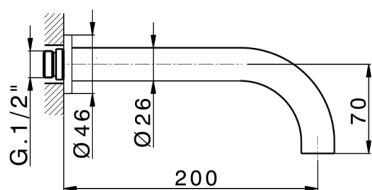

Exposed part for concealed washbasin mixer GRACE_MN013510

MODEL **MN013510**

Exposed part for concealed washbasin mixer, without concealed part, for item ZA033511

AVAILABLE FINISHINGS

-  **21** 21 Chrome
-  **2F** 2F Brushed Nickel
-  **2W** 2W Brushed Gold
-  **5H** 5H Dark Brass Brushed
-  **5L** 5L Brushed Black Titanium
-  **6T** 6T Chrome/Matt Black

CHARACTERISTICS

Installation **Concealed**
 Required concealed parts **ZA033511**

Exposed part for concealed washbasin mixer GRACE_MN013510

MN013510

<https://en.cisal.it/exposed-part-for-concealed-washbasin-mixer-grace-mn013510>

Concealed washbasin mixer CONCEALED_ZA033511

MODEL **ZA033511**

Concealed washbasin mixer, right headvalve - left headvalve

AVAILABLE FINISHINGS

04 04 Without finishing

CHARACTERISTICS

Concealed **1**

2026-06-13