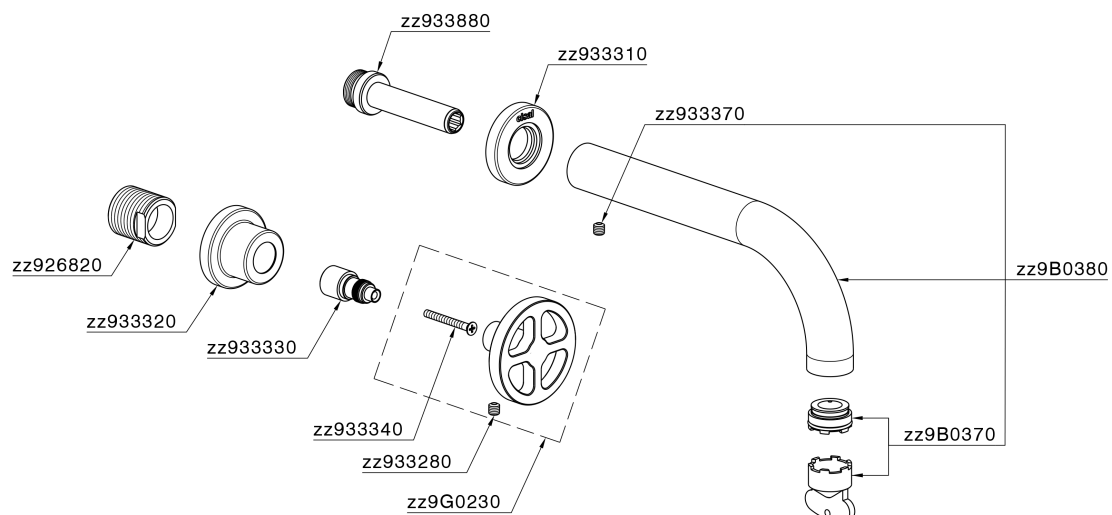

Exposed part for concealed washbasin mixer GRACE_MN013510

MODEL **MN013510**

Exposed part for concealed washbasin mixer, without concealed part, for item ZA033511

AVAILABLE FINISHINGS

-  **21** 21 Chrome
-  **2F** 2F Brushed Nickel
-  **2W** 2W Brushed Gold
-  **5H** 5H Dark Brass Brushed
-  **5L** 5L Brushed Black Titanium
-  **6T** 6T Chrome/Matt Black

CHARACTERISTICS

Installation **Concealed**

Required concealed parts **ZA033511**

Exposed part for concealed washbasin mixer GRACE_MN013510

MN013510

<https://en.cisal.it/exposed-part-for-concealed-washbasin-mixer-grace-mn013510>

Concealed washbasin mixer CONCEALED_ZA033511

MODEL **ZA033511**

Concealed washbasin mixer, right headvalve - left headvalve

AVAILABLE FINISHINGS

 **04** 04 Without finishing

CHARACTERISTICS

Concealed **1**

2026-05-17