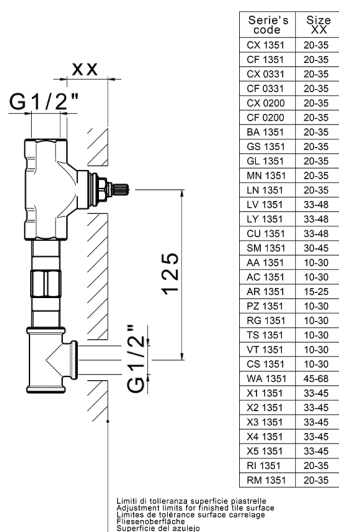

Exposed part for concealed washbasin mixer GRACE_MN013510

MODEL **MN013510**

Exposed part for concealed washbasin mixer, without concealed part, for item ZA033511

AVAILABLE FINISHINGS

-  **21** 21 Chrome
-  **2F** 2F Brushed Nickel
-  **2W** 2W Brushed Gold
-  **5H** 5H Dark Brass Brushed
-  **5L** 5L Brushed Black Titanium
-  **6T** 6T Chrome/Matt Black

CHARACTERISTICS

Installation **Concealed**

Required concealed parts **ZA033511**

Exposed part for concealed washbasin mixer GRACE_MN013510

MN013510

<https://en.cisal.it/exposed-part-for-concealed-washbasin-mixer-grace-mn013510>

Concealed washbasin mixer CONCEALED_ZA033511

MODEL **ZA033511**

Concealed washbasin mixer, right headvalve - left headvalve

AVAILABLE FINISHINGS

 **04** 04 Without finishing

CHARACTERISTICS

Concealed **1**

2026-05-17