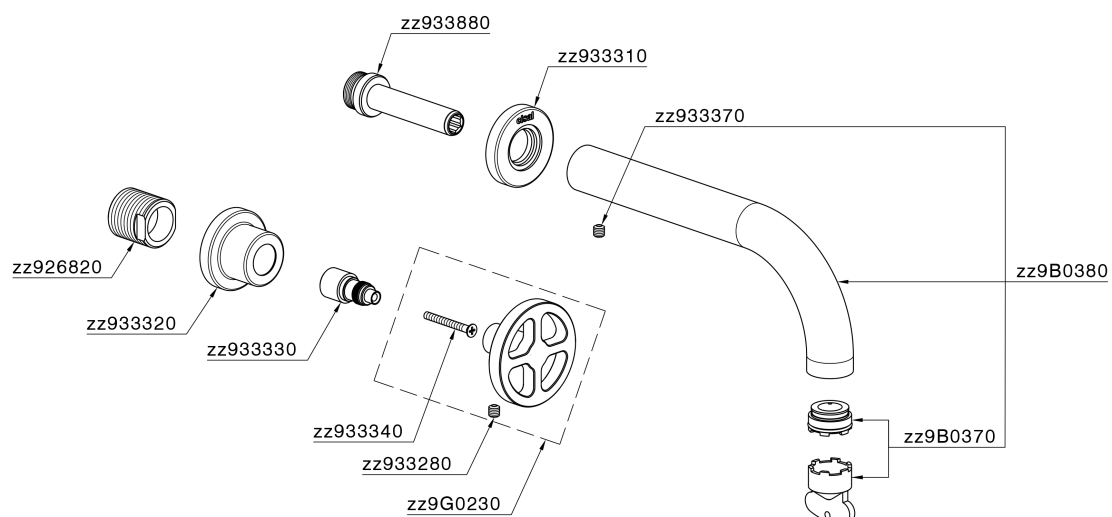

Exposed part for concealed washbasin mixer GRACE_MN013510

MODEL **MN013510**

Exposed part for concealed washbasin mixer, without concealed part, for item ZA033511

AVAILABLE FINISHINGS

-  **21** 21 Chrome
-  **2F** 2F Brushed Nickel
-  **2W** 2W Brushed Gold
-  **5H** 5H Dark Brass Brushed
-  **5L** 5L Brushed Black Titanium
-  **6T** 6T Chrome/Matt Black

CHARACTERISTICS

Installation **Concealed**
 Required concealed parts **ZA033511**

Exposed part for concealed washbasin mixer GRACE_MN013510

MN013510

<https://en.cisal.it/exposed-part-for-concealed-washbasin-mixer-grace-mn013510>

Concealed washbasin mixer CONCEALED_ZA033511

MODEL **ZA033511**

Concealed washbasin mixer, right headvalve - left headvalve

AVAILABLE FINISHINGS

04 04 Without finishing

CHARACTERISTICS

Concealed **1**

2026-06-13