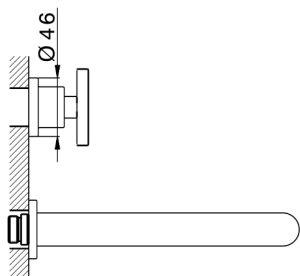

Exposed part for concealed washbasin mixer GRACE_MN013510

MODEL **MN013510**

Exposed part for concealed washbasin mixer, without concealed part, for item ZA033511

AVAILABLE FINISHINGS

-  **21** 21 Chrome
-  **2F** 2F Brushed Nickel
-  **2W** 2W Brushed Gold
-  **5H** 5H Dark Brass Brushed
-  **5L** 5L Brushed Black Titanium
-  **6T** 6T Chrome/Matt Black

CHARACTERISTICS

Installation **Concealed**
 Required concealed parts **ZA033511**

Exposed part for concealed washbasin mixer GRACE_MN013510

MN013510

<https://en.cisal.it/exposed-part-for-concealed-washbasin-mixer-grace-mn013510>

Concealed washbasin mixer CONCEALED_ZA033511

MODEL **ZA033511**

Concealed washbasin mixer, right headvalve - left headvalve

AVAILABLE FINISHINGS

04 04 Without finishing

CHARACTERISTICS

Concealed **1**

2026-06-13