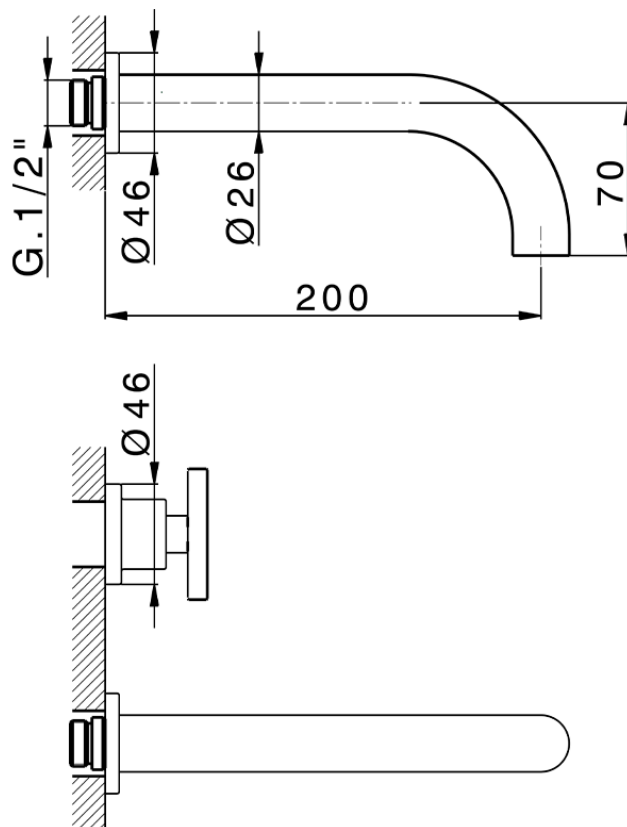

Exposed part for concealed washbasin mixer GRACE_MN013510

MN013510

<https://en.cisal.it/exposed-part-for-concealed-washbasin-mixer-grace-mn013510>

Serie's code	Size XX
CX 1351	20-35
CF 1351	20-35
CX 0331	20-35
CF 0331	20-35
CX 0200	20-35
CF 0200	20-35
BA 1351	20-35
GS 1351	20-35
GL 1351	20-35
MN 1351	20-35
LN 1351	20-35
LV 1351	33-48
LY 1351	33-48
CU 1351	33-48
SM 1351	30-45
AA 1351	10-30
AC 1351	10-30
AR 1351	15-25
PZ 1351	10-30
RG 1351	10-30
TS 1351	10-30
VT 1351	10-30
CS 1351	10-30
WA 1351	45-68
X1 1351	33-45
X2 1351	33-45
X3 1351	33-45
X4 1351	33-45
X5 1351	33-45
RI 1351	20-35
RM 1351	20-35

Limiti di tolleranza superficie piastrelle
 Adjustment limits for finished tile surface
 Limites de tolérance surface carrelage
 Fliesenoberfläche
 Superficie del azulejo

ZA033511

<https://en.cisal.it/concealed-washbasin-mixer-concealed-za033511>