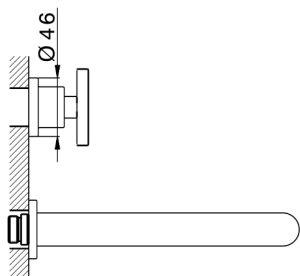

Exposed part for concealed washbasin mixer GRACE_MN013510

MODEL **MN013510**

Exposed part for concealed washbasin mixer, without concealed part, for item ZA033511

AVAILABLE FINISHINGS

-  **21** 21 Chrome
-  **2F** 2F Brushed Nickel
-  **2W** 2W Brushed Gold
-  **5H** 5H Dark Brass Brushed
-  **5L** 5L Brushed Black Titanium
-  **6T** 6T Chrome/Matt Black

CHARACTERISTICS

Installation **Concealed**
 Required concealed parts **ZA033511**

Exposed part for concealed washbasin mixer GRACE_MN013510

MN013510

<https://en.cisal.it/exposed-part-for-concealed-washbasin-mixer-grace-mn013510>

Concealed washbasin mixer CONCEALED_ZA033511

MODEL **ZA033511**

Concealed washbasin mixer, right headvalve - left headvalve

AVAILABLE FINISHINGS

 **04** 04 Without finishing

CHARACTERISTICS

Concealed **1**

2026-06-16