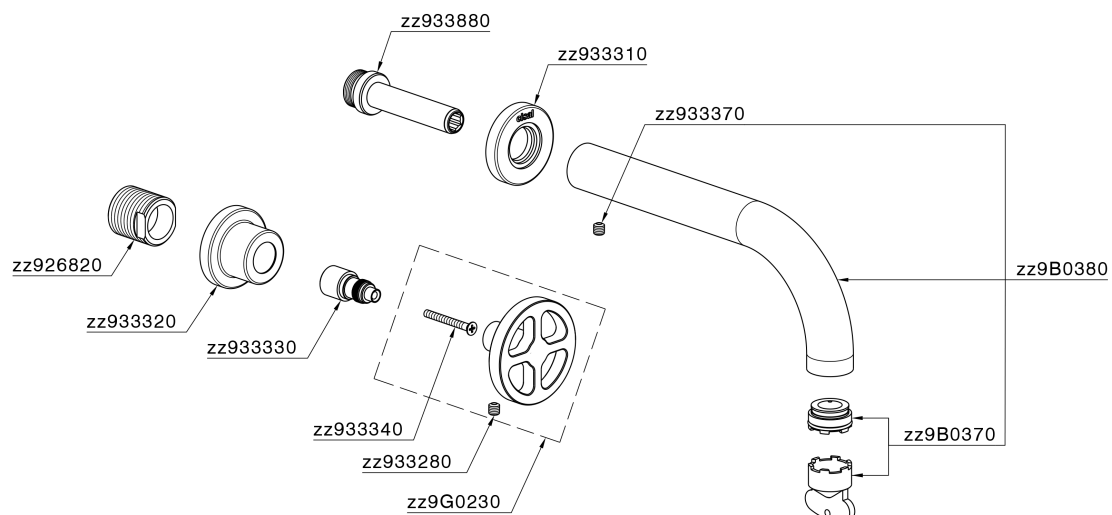

Exposed part for concealed washbasin mixer GRACE_MN013510

MODEL **MN013510**

Exposed part for concealed washbasin mixer, without concealed part, for item ZA033511

AVAILABLE FINISHINGS

-  **21** 21 Chrome
-  **2F** 2F Brushed Nickel
-  **2W** 2W Brushed Gold
-  **5H** 5H Dark Brass Brushed
-  **5L** 5L Brushed Black Titanium
-  **6T** 6T Chrome/Matt Black

CHARACTERISTICS

Installation **Concealed**
 Required concealed parts **ZA033511**

Exposed part for concealed washbasin mixer GRACE_MN013510

MN013510

<https://en.cisal.it/exposed-part-for-concealed-washbasin-mixer-grace-mn013510>

Concealed washbasin mixer CONCEALED_ZA033511

MODEL **ZA033511**

Concealed washbasin mixer, right headvalve - left headvalve

AVAILABLE FINISHINGS

 **04** 04 Without finishing

CHARACTERISTICS

Concealed **1**

2026-06-16