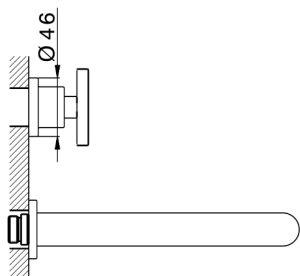

Exposed part for concealed washbasin mixer GRACE_MN013510

MODEL **MN013510**

Exposed part for concealed washbasin mixer, without concealed part, for item ZA033511

AVAILABLE FINISHINGS

-  **21** 21 Chrome
-  **2F** 2F Brushed Nickel
-  **2W** 2W Brushed Gold
-  **5H** 5H Dark Brass Brushed
-  **5L** 5L Brushed Black Titanium
-  **6T** 6T Chrome/Matt Black

CHARACTERISTICS

Installation **Concealed**
 Required concealed parts **ZA033511**

Exposed part for concealed washbasin mixer GRACE_MN013510

MN013510

<https://en.cisal.it/exposed-part-for-concealed-washbasin-mixer-grace-mn013510>

Concealed washbasin mixer CONCEALED_ZA033511

MODEL **ZA033511**

Concealed washbasin mixer, right headvalve - left headvalve

AVAILABLE FINISHINGS

 **04** 04 Without finishing

CHARACTERISTICS

Concealed **1**

2026-04-06