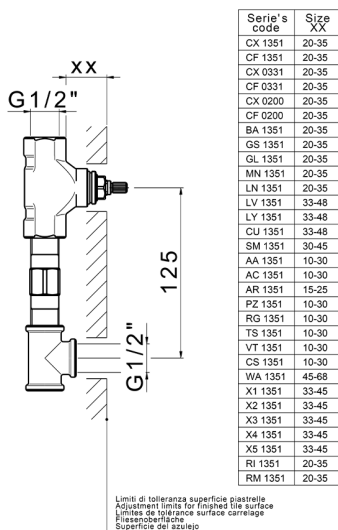

Exposed part for concealed washbasin mixer GRACE_MN013510

MODEL **MN013510**

Exposed part for concealed washbasin mixer, without concealed part, for item ZA033511

AVAILABLE FINISHINGS

-  **21** 21 Chrome
-  **2F** 2F Brushed Nickel
-  **2W** 2W Brushed Gold
-  **5H** 5H Dark Brass Brushed
-  **5L** 5L Brushed Black Titanium
-  **6T** 6T Chrome/Matt Black

CHARACTERISTICS

Installation **Concealed**
 Required concealed parts **ZA033511**

Exposed part for concealed washbasin mixer GRACE_MN013510

MN013510

<https://en.cisal.it/exposed-part-for-concealed-washbasin-mixer-grace-mn013510>

Concealed washbasin mixer CONCEALED_ZA033511

MODEL **ZA033511**

Concealed washbasin mixer, right headvalve - left headvalve

AVAILABLE FINISHINGS

 **04** 04 Without finishing

CHARACTERISTICS

Concealed **1**

2026-06-16