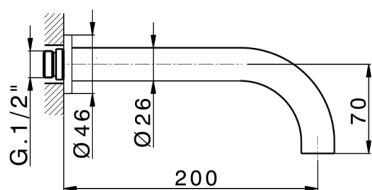

Exposed part for concealed washbasin mixer GRACE_MN013510

MODEL **MN013510**

Exposed part for concealed washbasin mixer, without concealed part, for item ZA033511

AVAILABLE FINISHINGS

-  **21** 21 Chrome
-  **2F** 2F Brushed Nickel
-  **2W** 2W Brushed Gold
-  **5H** 5H Dark Brass Brushed
-  **5L** 5L Brushed Black Titanium
-  **6T** 6T Chrome/Matt Black

CHARACTERISTICS

Installation **Concealed**
 Required concealed parts **ZA033511**

Exposed part for concealed washbasin mixer GRACE_MN013510

MN013510

<https://en.cisal.it/exposed-part-for-concealed-washbasin-mixer-grace-mn013510>

Concealed washbasin mixer CONCEALED_ZA033511

MODEL **ZA033511**

Concealed washbasin mixer, right headvalve - left headvalve

AVAILABLE FINISHINGS

 **04** 04 Without finishing

CHARACTERISTICS

Concealed **1**

2026-04-06