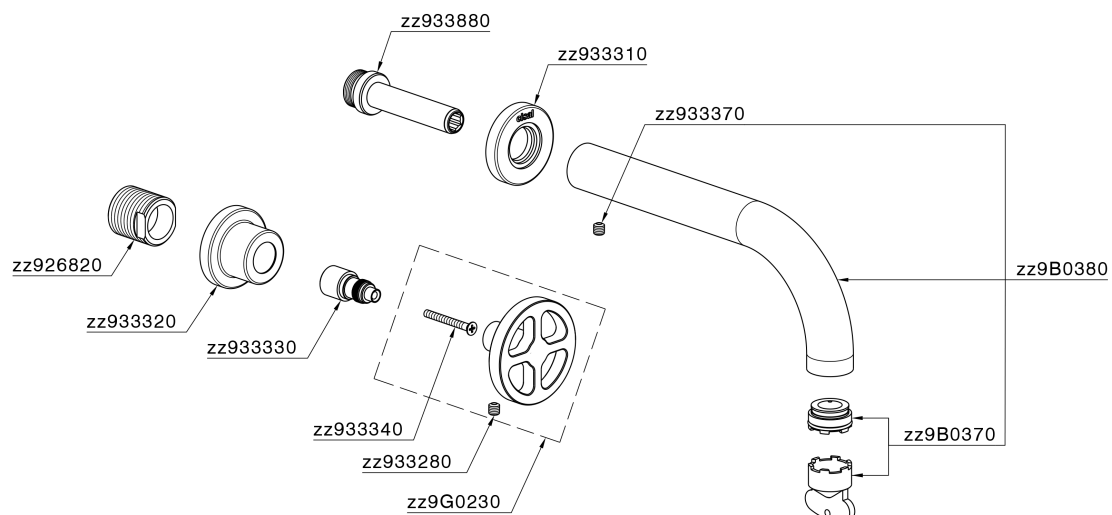

Exposed part for concealed washbasin mixer GRACE_MN013510

MN013510

<https://en.cisal.it/exposed-part-for-concealed-washbasin-mixer-grace-mn013510>