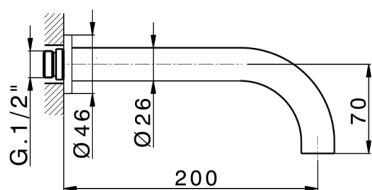

Exposed part for concealed washbasin mixer GRACE_MN013510

MODEL **MN013510**

Exposed part for concealed washbasin mixer, without concealed part, for item ZA033511

AVAILABLE FINISHINGS

-  **21** 21 Chrome
-  **2F** 2F Brushed Nickel
-  **2W** 2W Brushed Gold
-  **5H** 5H Dark Brass Brushed
-  **5L** 5L Brushed Black Titanium
-  **6T** 6T Chrome/Matt Black

CHARACTERISTICS

Installation **Concealed**
 Required concealed parts **ZA033511**

Exposed part for concealed washbasin mixer GRACE_MN013510

MN013510

<https://en.cisal.it/exposed-part-for-concealed-washbasin-mixer-grace-mn013510>

Concealed washbasin mixer CONCEALED_ZA033511

MODEL **ZA033511**

Concealed washbasin mixer, right headvalve - left headvalve

AVAILABLE FINISHINGS

 **04** 04 Without finishing

CHARACTERISTICS

Concealed **1**

2026-06-16