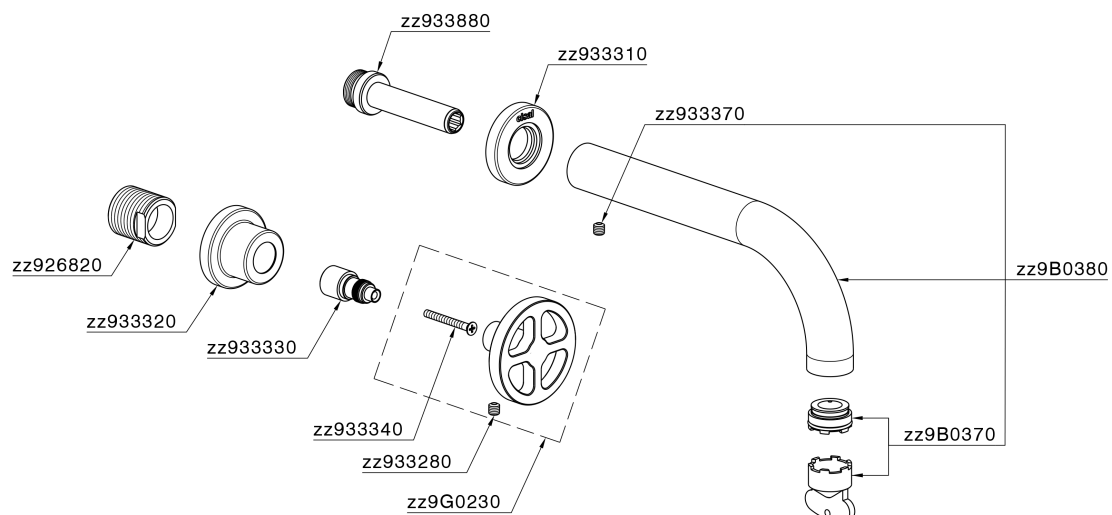

Exposed part for concealed washbasin mixer GRACE_MN013510

MODEL **MN013510**

Exposed part for concealed washbasin mixer, without concealed part, for item ZA033511

AVAILABLE FINISHINGS

-  **21** 21 Chrome
-  **2F** 2F Brushed Nickel
-  **2W** 2W Brushed Gold
-  **5H** 5H Dark Brass Brushed
-  **5L** 5L Brushed Black Titanium
-  **6T** 6T Chrome/Matt Black

CHARACTERISTICS

Installation **Concealed**
 Required concealed parts **ZA033511**

Exposed part for concealed washbasin mixer GRACE_MN013510

MN013510

<https://en.cisal.it/exposed-part-for-concealed-washbasin-mixer-grace-mn013510>

Concealed washbasin mixer CONCEALED_ZA033511

MODEL **ZA033511**

Concealed washbasin mixer, right headvalve - left headvalve

AVAILABLE FINISHINGS

 **04** 04 Without finishing

CHARACTERISTICS

Concealed **1**

2026-04-06