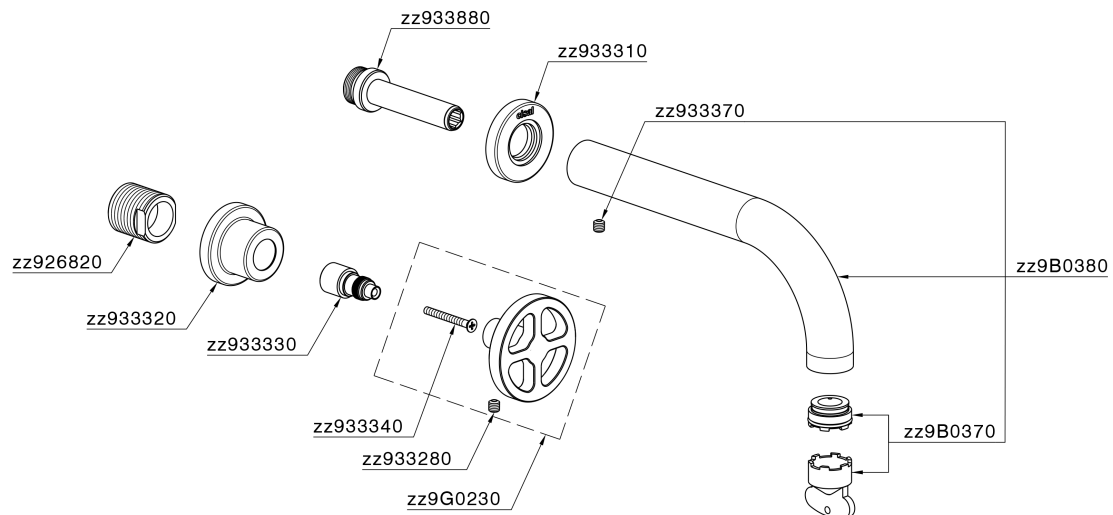

## Exposed part for concealed washbasin mixer GRACE\_MN013510

MN013510

<https://en.cisal.it/exposed-part-for-concealed-washbasin-mixer-grace-mn013510>

## Concealed washbasin mixer CONCEALED\_ZA033511

ZA033511

<https://en.cisal.it/concealed-washbasin-mixer-concealed-za033511>

2026-04-06