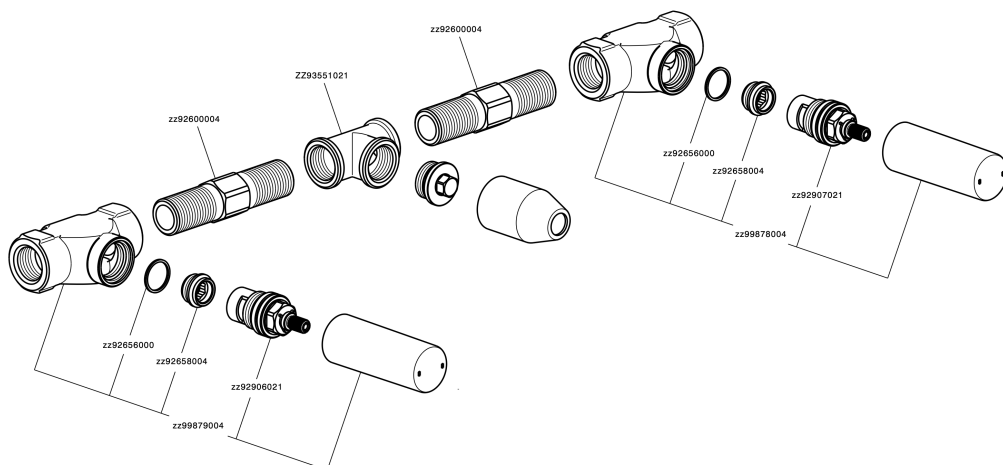

Exposed part for concealed washbasin mixer GRACE_MN013510

MN013510

<https://en.cisal.it/exposed-part-for-concealed-washbasin-mixer-grace-mn013510>

Concealed washbasin mixer CONCEALED_ZA033511

ZA033511

<https://en.cisal.it/concealed-washbasin-mixer-concealed-za033511>