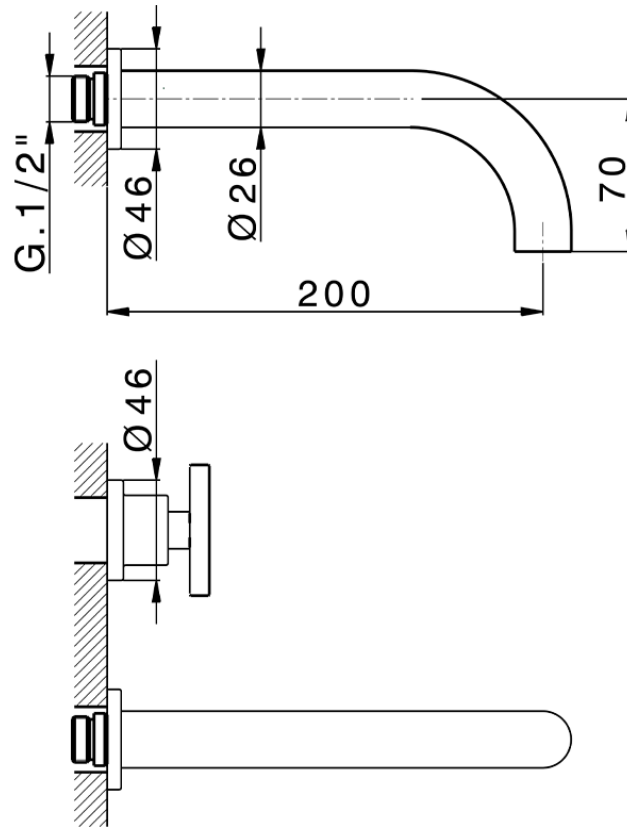

## Exposed part for concealed washbasin mixer GRACE\_MN013510

MN013510

<https://en.cisal.it/exposed-part-for-concealed-washbasin-mixer-grace-mn013510>

Serie's code	Size XX
CX 1351	20-35
CF 1351	20-35
CX 0331	20-35
CF 0331	20-35
CX 0200	20-35
CF 0200	20-35
BA 1351	20-35
GS 1351	20-35
GL 1351	20-35
MN 1351	20-35
LN 1351	20-35
LV 1351	33-48
LY 1351	33-48
CU 1351	33-48
SM 1351	30-45
AA 1351	10-30
AC 1351	10-30
AR 1351	15-25
PZ 1351	10-30
RG 1351	10-30
TS 1351	10-30
VT 1351	10-30
CS 1351	10-30
WA 1351	45-68
X1 1351	33-45
X2 1351	33-45
X3 1351	33-45
X4 1351	33-45
X5 1351	33-45
RI 1351	20-35
RM 1351	20-35

Limiti di tolleranza superficie piastrelle  
 Adjustment limits for finished tile surface  
 Limites de tolérance surface carrelage  
 Fliesenoberfläche  
 Superficie del azulejo

ZA033511

<https://en.cisal.it/concealed-washbasin-mixer-concealed-za033511>