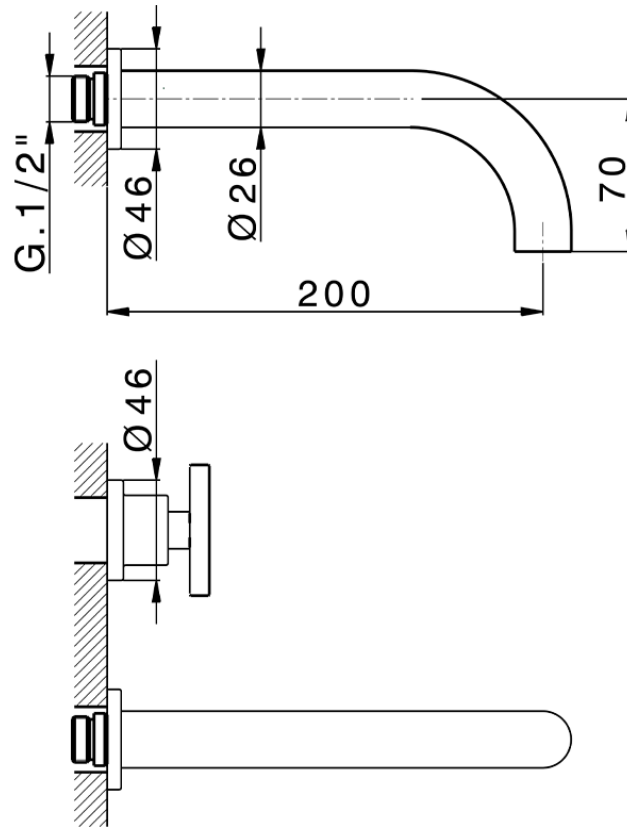

## Exposed part for concealed washbasin mixer GRACE\_MN013510

MN013510

<https://en.cisal.it/exposed-part-for-concealed-washbasin-mixer-grace-mn013510>

| Serie's code | Size XX |
|--------------|---------|
| CX 1351      | 20-35   |
| CF 1351      | 20-35   |
| CX 0331      | 20-35   |
| CF 0331      | 20-35   |
| CX 0200      | 20-35   |
| CF 0200      | 20-35   |
| BA 1351      | 20-35   |
| GS 1351      | 20-35   |
| GL 1351      | 20-35   |
| MN 1351      | 20-35   |
| LN 1351      | 20-35   |
| LV 1351      | 33-48   |
| LY 1351      | 33-48   |
| CU 1351      | 33-48   |
| SM 1351      | 30-45   |
| AA 1351      | 10-30   |
| AC 1351      | 10-30   |
| AR 1351      | 15-25   |
| PZ 1351      | 10-30   |
| RG 1351      | 10-30   |
| TS 1351      | 10-30   |
| VT 1351      | 10-30   |
| CS 1351      | 10-30   |
| WA 1351      | 45-68   |
| X1 1351      | 33-45   |
| X2 1351      | 33-45   |
| X3 1351      | 33-45   |
| X4 1351      | 33-45   |
| X5 1351      | 33-45   |
| RI 1351      | 20-35   |
| RM 1351      | 20-35   |

Limiti di tolleranza superficie piastrelle  
 Adjustment limits for finished tile surface  
 Limites de tolérance surface carrelage  
 Fliesenoberfläche  
 Superficie del azulejo

ZA033511

<https://en.cisal.it/concealed-washbasin-mixer-concealed-za033511>