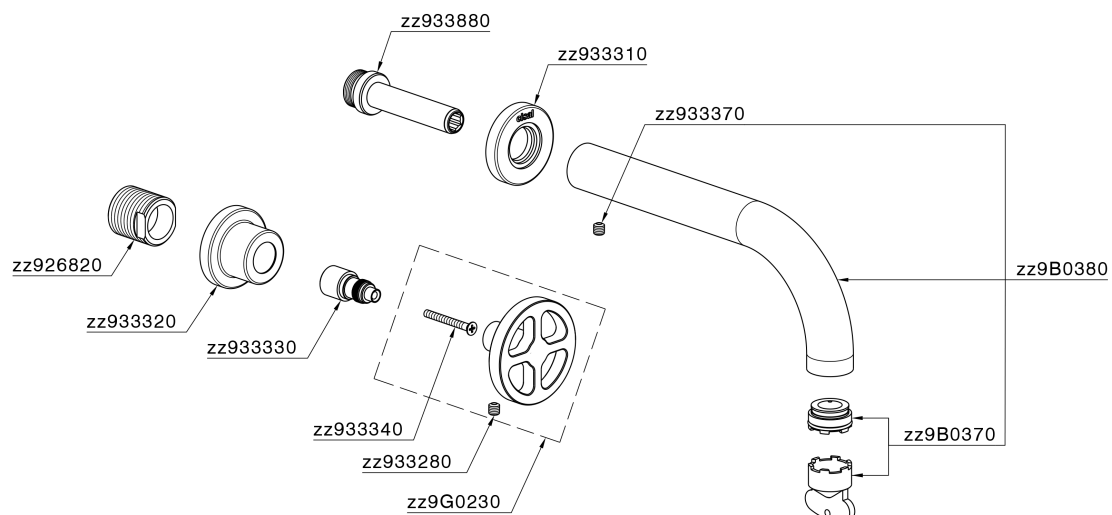

## Exposed part for concealed washbasin mixer GRACE\_MN013510

MODEL **MN013510**

Exposed part for concealed washbasin mixer, without concealed part, for item ZA033511

### CHARACTERISTICS

Installation **Concealed**

Required concealed parts **ZA033511**

## Exposed part for concealed washbasin mixer GRACE\_MN013510

MN013510

<https://en.cisal.it/exposed-part-for-concealed-washbasin-mixer-grace-mn013510>

## Concealed washbasin mixer CONCEALED\_ZA033511

MODEL **ZA033511**

Concealed washbasin mixer, right headvalve - left headvalve

AVAILABLE FINISHINGS

 **04** 04 Without finishing

CHARACTERISTICS

Concealed **1**