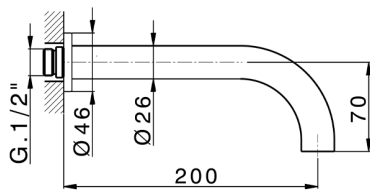

## Exposed part for concealed washbasin mixer GRACE\_MN013510

MODEL **MN013510**

Exposed part for concealed washbasin mixer, without concealed part, for item ZA033511

## Exposed part for concealed washbasin mixer GRACE\_MN013510

MN013510

<https://en.cisal.it/exposed-part-for-concealed-washbasin-mixer-grace-mn013510>