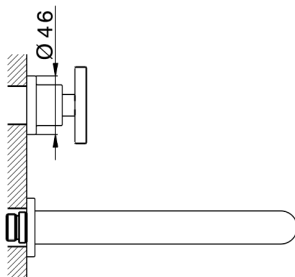

## Exposed part for concealed washbasin mixer GRACE\_MN013510

MODEL **MN013510**

Exposed part for concealed washbasin mixer, without concealed part, for item ZA033511

## Exposed part for concealed washbasin mixer GRACE\_MN013510

MN013510

<https://en.cisal.it/exposed-part-for-concealed-washbasin-mixer-grace-mn013510>

## Concealed washbasin mixer CONCEALED\_ZA033511

MODEL **ZA033511**

Concealed washbasin mixer, right headvalve - left headvalve

AVAILABLE FINISHINGS

 **04** 04 Without finishing

CHARACTERISTICS

Concealed **1**