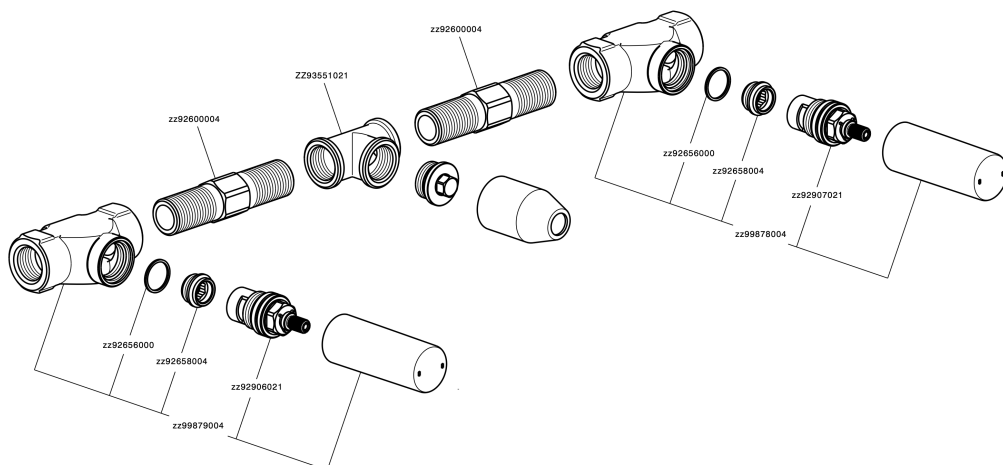

## Exposed part for concealed washbasin mixer GRACE\_MN013510

MN013510

<https://en.cisal.it/exposed-part-for-concealed-washbasin-mixer-grace-mn013510>

## Concealed washbasin mixer CONCEALED\_ZA033511

ZA033511

<https://en.cisal.it/concealed-washbasin-mixer-concealed-za033511>

2026-05-17