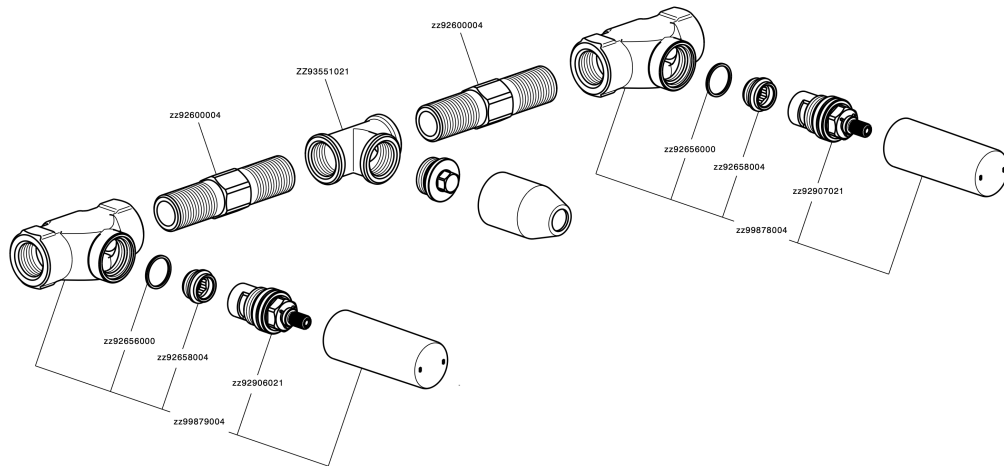

Concealed washbasin mixer CONCEALED_ZA033511

ZA033511

<https://en.cisal.it/concealed-washbasin-mixer-concealed-za033511>

2026-06-13