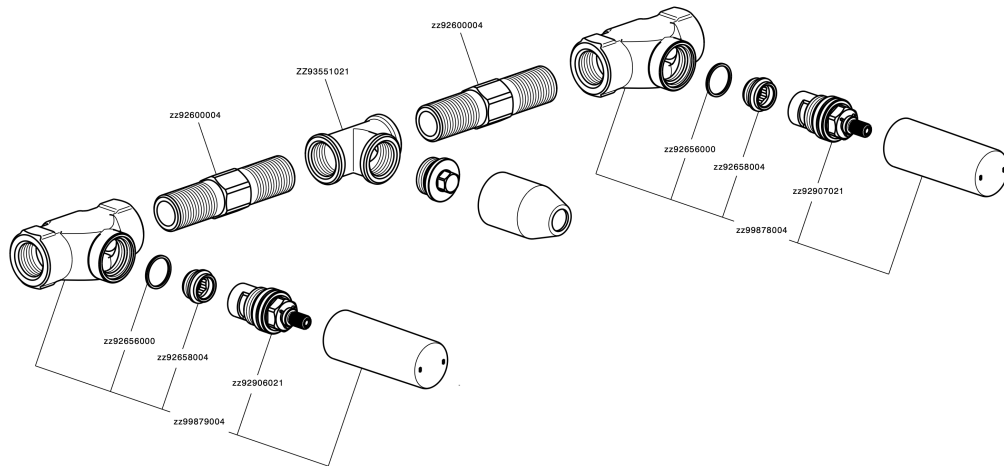

## Exposed part for concealed washbasin mixer GRACE\_MN013510

MN013510

<https://en.cisal.it/exposed-part-for-concealed-washbasin-mixer-grace-mn013510>

## Concealed washbasin mixer CONCEALED\_ZA033511

ZA033511

<https://en.cisal.it/concealed-washbasin-mixer-concealed-za033511>

2026-06-13