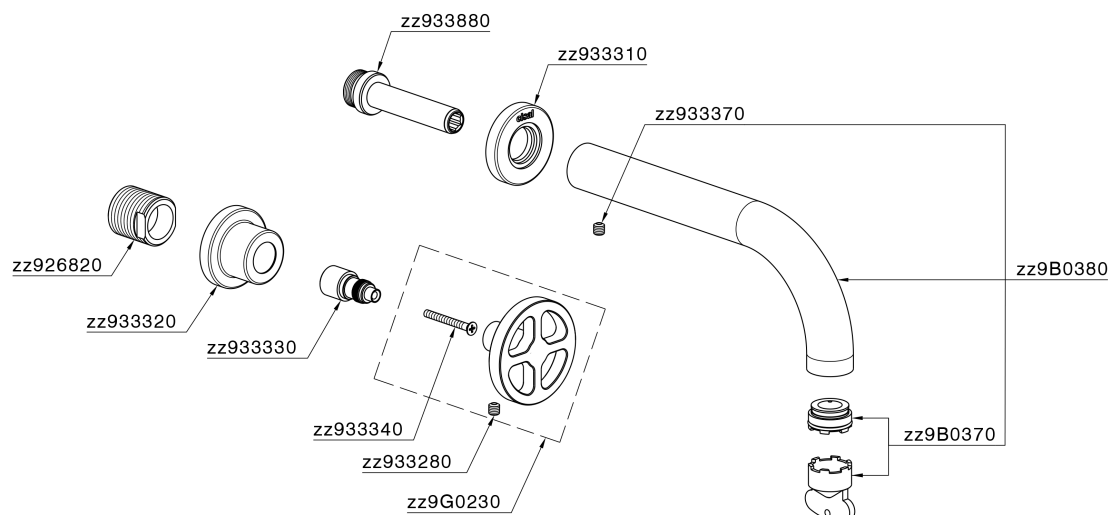

Exposed part for concealed washbasin mixer GRACE_MN013510

MN013510

<https://en.cisal.it/exposed-part-for-concealed-washbasin-mixer-grace-mn013510>

Concealed washbasin mixer CONCEALED_ZA033511

ZA033511

<https://en.cisal.it/concealed-washbasin-mixer-concealed-za033511>