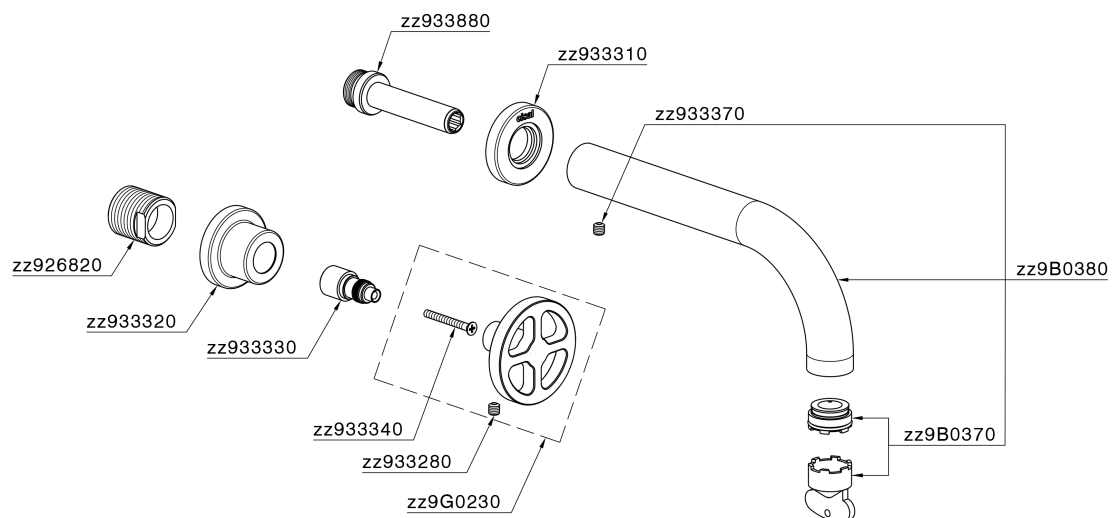

Exposed part for concealed washbasin mixer GRACE_MN013510

MN013510

<https://en.cisal.it/exposed-part-for-concealed-washbasin-mixer-grace-mn013510>

Concealed washbasin mixer CONCEALED_ZA033511

ZA033511

<https://en.cisal.it/concealed-washbasin-mixer-concealed-za033511>