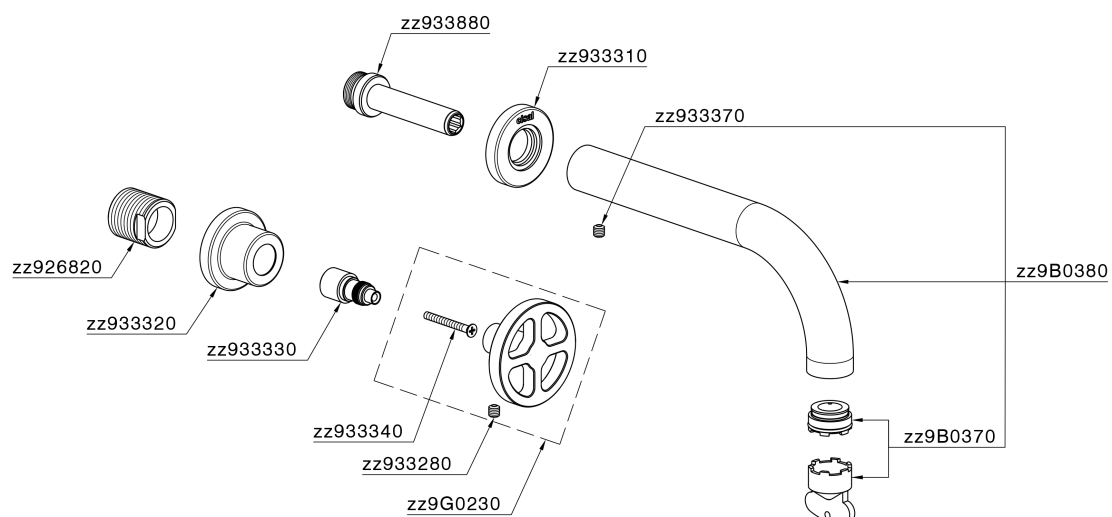

Exposed part for concealed washbasin mixer GRACE_MN013510

MODEL **MN013510**

Exposed part for concealed washbasin mixer, without concealed part, for item ZA033511

AVAILABLE FINISHINGS

-  **21** 21 Chrome
-  **2F** 2F Brushed Nickel
-  **2W** 2W Brushed Gold
-  **5H** 5H Dark Brass Brushed
-  **5L** 5L Brushed Black Titanium
-  **6T** 6T Chrome/Matt Black

CHARACTERISTICS

Installation **Concealed**
 Required concealed parts **ZA033511**

Exposed part for concealed washbasin mixer GRACE_MN013510

MN013510

<https://en.cisal.it/exposed-part-for-concealed-washbasin-mixer-grace-mn013510>

Concealed washbasin mixer CONCEALED_ZA033511

MODEL **ZA033511**

Concealed washbasin mixer, right headvalve - left headvalve

AVAILABLE FINISHINGS

 **04** 04 Without finishing

CHARACTERISTICS

Concealed **1**

2026-04-26