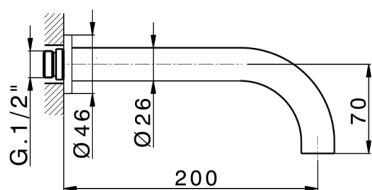

Exposed part for concealed washbasin mixer GRACE_MN013510

MODEL **MN013510**

Exposed part for concealed washbasin mixer, without concealed part, for item ZA033511

AVAILABLE FINISHINGS

-  **21** 21 Chrome
-  **2F** 2F Brushed Nickel
-  **2W** 2W Brushed Gold
-  **5H** 5H Dark Brass Brushed
-  **5L** 5L Brushed Black Titanium
-  **6T** 6T Chrome/Matt Black

CHARACTERISTICS

Installation **Concealed**
 Required concealed parts **ZA033511**

Exposed part for concealed washbasin mixer GRACE_MN013510

MN013510

<https://en.cisal.it/exposed-part-for-concealed-washbasin-mixer-grace-mn013510>

Concealed washbasin mixer CONCEALED_ZA033511

MODEL **ZA033511**

Concealed washbasin mixer, right headvalve - left headvalve

AVAILABLE FINISHINGS

 **04** 04 Without finishing

CHARACTERISTICS

Concealed **1**

2026-04-26