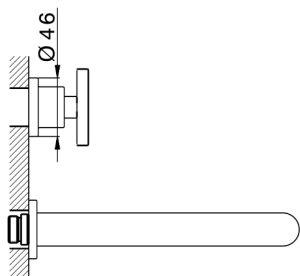

Exposed part for concealed washbasin mixer GRACE_MN013510

MODEL **MN013510**

Exposed part for concealed washbasin mixer, without concealed part, for item ZA033511

AVAILABLE FINISHINGS

-  **21** 21 Chrome
-  **2F** 2F Brushed Nickel
-  **2W** 2W Brushed Gold
-  **5H** 5H Dark Brass Brushed
-  **5L** 5L Brushed Black Titanium
-  **6T** 6T Chrome/Matt Black

CHARACTERISTICS

Installation **Concealed**
 Required concealed parts **ZA033511**

Exposed part for concealed washbasin mixer GRACE_MN013510

MN013510

<https://en.cisal.it/exposed-part-for-concealed-washbasin-mixer-grace-mn013510>

Concealed washbasin mixer CONCEALED_ZA033511

MODEL **ZA033511**

Concealed washbasin mixer, right headvalve - left headvalve

AVAILABLE FINISHINGS

 **04** 04 Without finishing

CHARACTERISTICS

Concealed **1**

2026-04-26