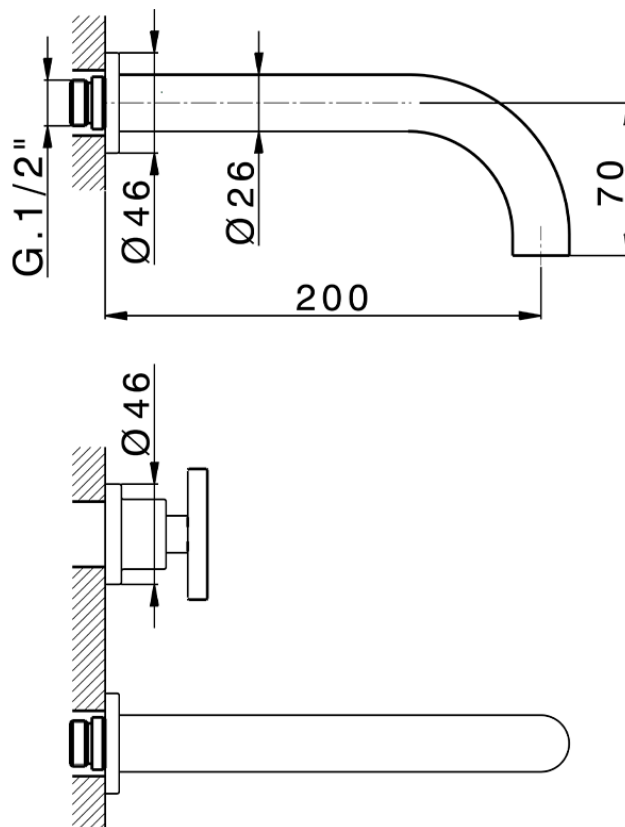

**Exposed part for concealed washbasin mixer GRACE\_MN013510**

MN013510

<https://en.cisal.it/exposed-part-for-concealed-washbasin-mixer-grace-mn013510>

Serie's code	Size XX
CX 1351	20-35
CF 1351	20-35
CX 0331	20-35
CF 0331	20-35
CX 0200	20-35
CF 0200	20-35
BA 1351	20-35
GS 1351	20-35
GL 1351	20-35
MN 1351	20-35
LN 1351	20-35
LV 1351	33-48
LY 1351	33-48
CU 1351	33-48
SM 1351	30-45
AA 1351	10-30
AC 1351	10-30
AR 1351	15-25
PZ 1351	10-30
RG 1351	10-30
TS 1351	10-30
VT 1351	10-30
CS 1351	10-30
WA 1351	45-68
X1 1351	33-45
X2 1351	33-45
X3 1351	33-45
X4 1351	33-45
X5 1351	33-45
RI 1351	20-35
RM 1351	20-35

Limiti di tolleranza superficie piastrelle  
 Adjustment limits for finished tile surface  
 Limites de tolérance surface carrelage  
 Fliesenoberfläche  
 Superficie del azulejo

ZA033511

<https://en.cisal.it/concealed-washbasin-mixer-concealed-za033511>