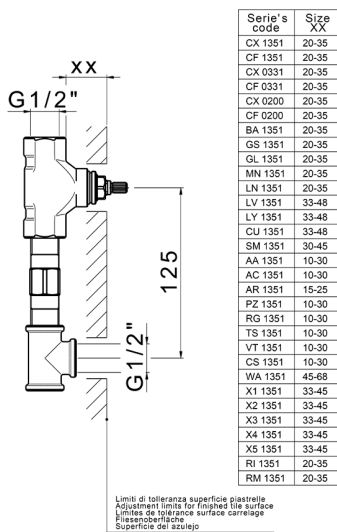

## Exposed part for concealed washbasin mixer GRACE\_MN013510

MN013510

<https://en.cisal.it/exposed-part-for-concealed-washbasin-mixer-grace-mn013510>

## Concealed washbasin mixer CONCEALED\_ZA033511

MODEL **ZA033511**

Concealed washbasin mixer, right headvalve - left headvalve

AVAILABLE FINISHINGS

**04** 04 Without finishing

CHARACTERISTICS

Concealed **1**