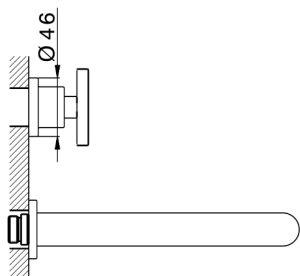

Exposed part for concealed washbasin mixer GRACE_MN013510

MODEL **MN013510**

Exposed part for concealed washbasin mixer, without concealed part, for item ZA033511

AVAILABLE FINISHINGS

-  **21** 21 Chrome
-  **2F** 2F Brushed Nickel
-  **2W** 2W Brushed Gold
-  **5H** 5H Dark Brass Brushed
-  **5L** 5L Brushed Black Titanium
-  **6T** 6T Chrome/Matt Black

CHARACTERISTICS

Installation **Concealed**
 Required concealed parts **ZA033511**

Exposed part for concealed washbasin mixer GRACE_MN013510

MN013510

<https://en.cisal.it/exposed-part-for-concealed-washbasin-mixer-grace-mn013510>

Concealed washbasin mixer CONCEALED_ZA033511

MODEL **ZA033511**

Concealed washbasin mixer, right headvalve - left headvalve

AVAILABLE FINISHINGS

 **04** 04 Without finishing

CHARACTERISTICS

Concealed **1**

2026-06-14