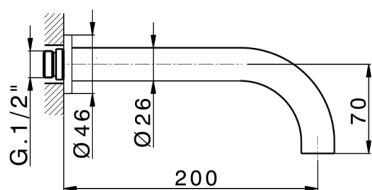

Exposed part for concealed washbasin mixer GRACE_MN013510

MODEL **MN013510**

Exposed part for concealed washbasin mixer, without concealed part, for item ZA033511

AVAILABLE FINISHINGS

-  **21** 21 Chrome
-  **2F** 2F Brushed Nickel
-  **2W** 2W Brushed Gold
-  **5H** 5H Dark Brass Brushed
-  **5L** 5L Brushed Black Titanium
-  **6T** 6T Chrome/Matt Black

CHARACTERISTICS

Installation **Concealed**
 Required concealed parts **ZA033511**

Exposed part for concealed washbasin mixer GRACE_MN013510

MN013510

<https://en.cisal.it/exposed-part-for-concealed-washbasin-mixer-grace-mn013510>

Concealed washbasin mixer CONCEALED_ZA033511

MODEL **ZA033511**

Concealed washbasin mixer, right headvalve - left headvalve

AVAILABLE FINISHINGS

 **04** 04 Without finishing

CHARACTERISTICS

Concealed **1**

2026-06-14