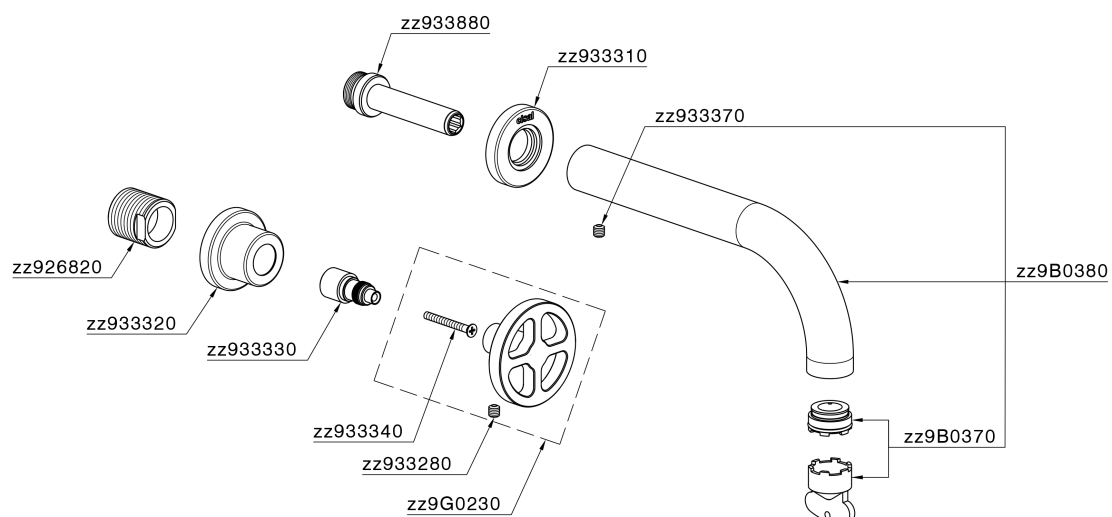

Exposed part for concealed washbasin mixer GRACE_MN013510

MODEL **MN013510**

Exposed part for concealed washbasin mixer, without concealed part, for item ZA033511

AVAILABLE FINISHINGS

-  **21** 21 Chrome
-  **2F** 2F Brushed Nickel
-  **2W** 2W Brushed Gold
-  **5H** 5H Dark Brass Brushed
-  **5L** 5L Brushed Black Titanium
-  **6T** 6T Chrome/Matt Black

CHARACTERISTICS

Installation **Concealed**
 Required concealed parts **ZA033511**

Exposed part for concealed washbasin mixer GRACE_MN013510

MN013510

<https://en.cisal.it/exposed-part-for-concealed-washbasin-mixer-grace-mn013510>

Concealed washbasin mixer CONCEALED_ZA033511

MODEL **ZA033511**

Concealed washbasin mixer, right headvalve - left headvalve

AVAILABLE FINISHINGS

 **04** 04 Without finishing

CHARACTERISTICS

Concealed **1**

2026-06-14