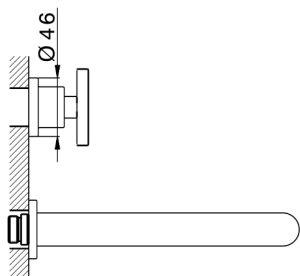

## Exposed part for concealed washbasin mixer GRACE\_MN013510

MODEL **MN013510**

Exposed part for concealed washbasin mixer, without concealed part, for item ZA033511

## Exposed part for concealed washbasin mixer GRACE\_MN013510

MN013510

<https://en.cisal.it/exposed-part-for-concealed-washbasin-mixer-grace-mn013510>

## Concealed washbasin mixer CONCEALED\_ZA033511

MODEL **ZA033511**

Concealed washbasin mixer, right headvalve - left headvalve

AVAILABLE FINISHINGS

**04** 04 Without finishing

CHARACTERISTICS

Concealed **1**