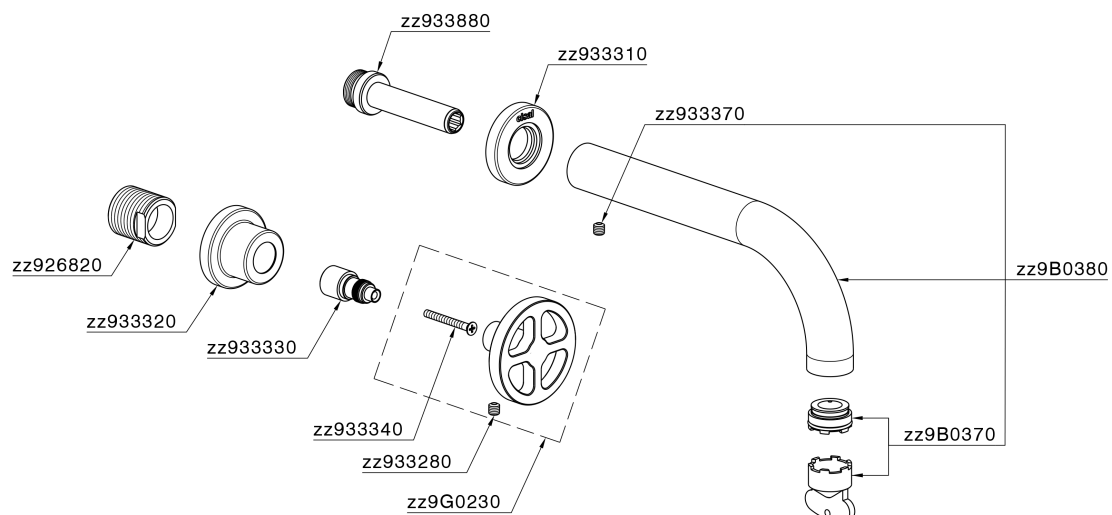

## Exposed part for concealed washbasin mixer GRACE\_MN013510

MODEL **MN013510**

Exposed part for concealed washbasin mixer, without concealed part, for item ZA033511

### CHARACTERISTICS

Installation **Concealed**  
 Required concealed parts **ZA033511**

## Exposed part for concealed washbasin mixer GRACE\_MN013510

MN013510

<https://en.cisal.it/exposed-part-for-concealed-washbasin-mixer-grace-mn013510>

## Concealed washbasin mixer CONCEALED\_ZA033511

MODEL **ZA033511**

Concealed washbasin mixer, right headvalve - left headvalve

AVAILABLE FINISHINGS

**04** 04 Without finishing

CHARACTERISTICS

Concealed **1**