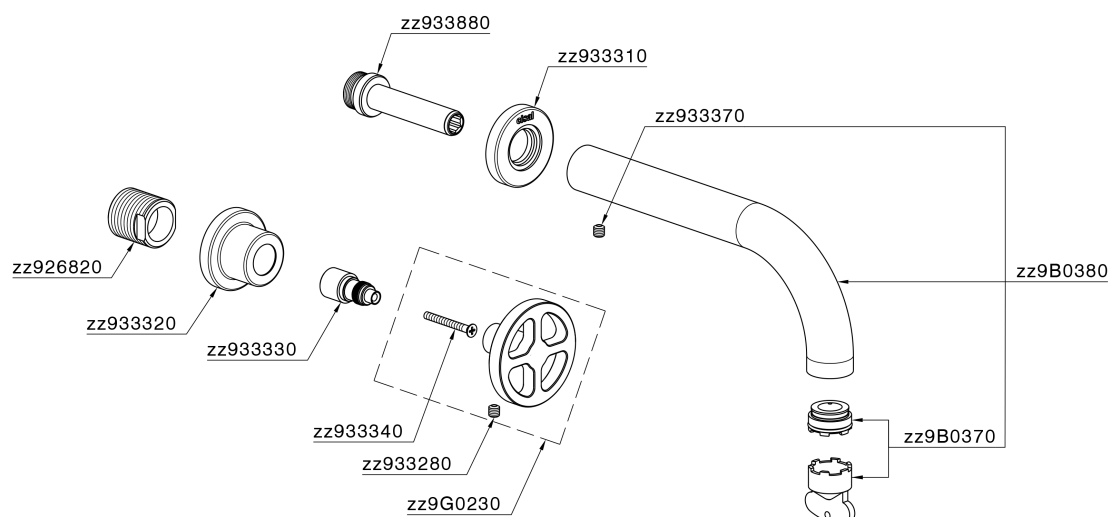

Exposed part for concealed washbasin mixer GRACE_MN013510

MN013510

<https://en.cisal.it/exposed-part-for-concealed-washbasin-mixer-grace-mn013510>

Concealed washbasin mixer CONCEALED_ZA033511

ZA033511

<https://en.cisal.it/concealed-washbasin-mixer-concealed-za033511>