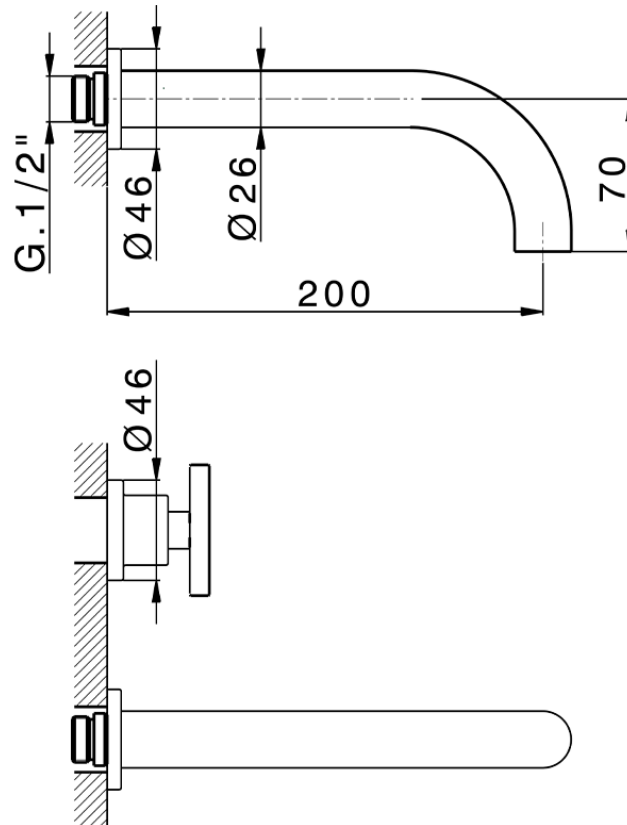

Exposed part for concealed washbasin mixer GRACE_MN013510

MN013510

<https://en.cisal.it/exposed-part-for-concealed-washbasin-mixer-grace-mn013510>

Serie's code	Size XX
CX 1351	20-35
CF 1351	20-35
CX 0331	20-35
CF 0331	20-35
CX 0200	20-35
CF 0200	20-35
BA 1351	20-35
GS 1351	20-35
GL 1351	20-35
MN 1351	20-35
LN 1351	20-35
LV 1351	33-48
LY 1351	33-48
CU 1351	33-48
SM 1351	30-45
AA 1351	10-30
AC 1351	10-30
AR 1351	15-25
PZ 1351	10-30
RG 1351	10-30
TS 1351	10-30
VT 1351	10-30
CS 1351	10-30
WA 1351	45-68
X1 1351	33-45
X2 1351	33-45
X3 1351	33-45
X4 1351	33-45
X5 1351	33-45
RI 1351	20-35
RM 1351	20-35

Limiti di tolleranza superficie piastrelle
 Adjustment limits for finished tile surface
 Limites de tolérance surface carrelage
 Fliesenoberfläche
 Superficie del azulejo

ZA033511

<https://en.cisal.it/concealed-washbasin-mixer-concealed-za033511>