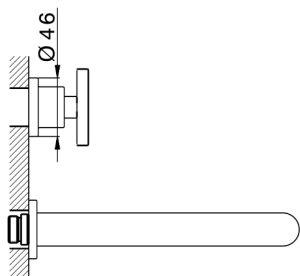

Exposed part for concealed washbasin mixer GRACE_MN013510

MODEL **MN013510**

Exposed part for concealed washbasin mixer, without concealed part, for item ZA033511

AVAILABLE FINISHINGS

-  **21** 21 Chrome
-  **2F** 2F Brushed Nickel
-  **2W** 2W Brushed Gold
-  **5H** 5H Dark Brass Brushed
-  **5L** 5L Brushed Black Titanium
-  **6T** 6T Chrome/Matt Black

CHARACTERISTICS

Installation **Concealed**
 Required concealed parts **ZA033511**

Exposed part for concealed washbasin mixer GRACE_MN013510

MN013510

<https://en.cisal.it/exposed-part-for-concealed-washbasin-mixer-grace-mn013510>

Concealed washbasin mixer CONCEALED_ZA033511

MODEL **ZA033511**

Concealed washbasin mixer, right headvalve - left headvalve

AVAILABLE FINISHINGS

 **04** 04 Without finishing

CHARACTERISTICS

Concealed **1**

2026-07-03