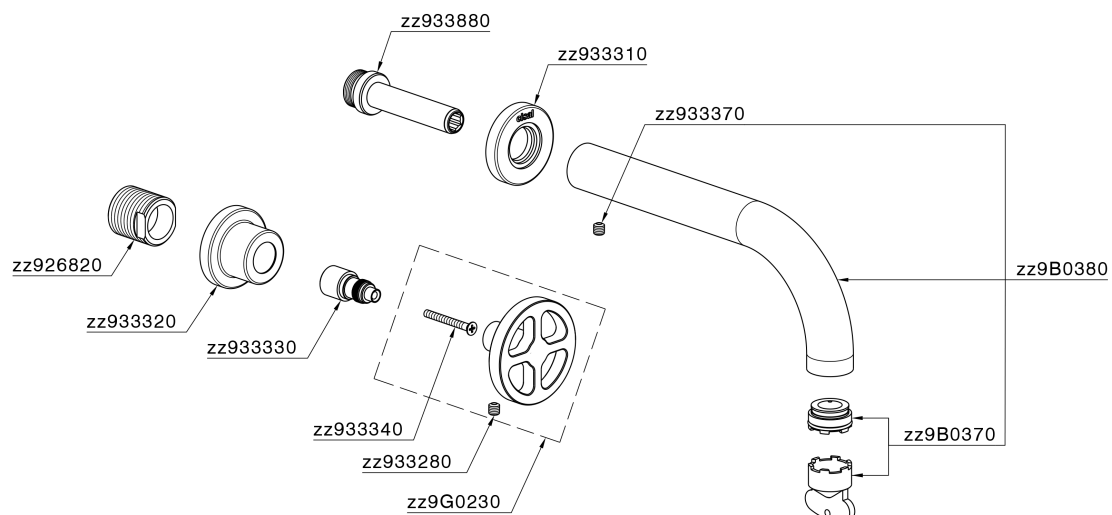

Exposed part for concealed washbasin mixer GRACE_MN013510

MODEL **MN013510**

Exposed part for concealed washbasin mixer, without concealed part, for item ZA033511

AVAILABLE FINISHINGS

-  **21** 21 Chrome
-  **2F** 2F Brushed Nickel
-  **2W** 2W Brushed Gold
-  **5H** 5H Dark Brass Brushed
-  **5L** 5L Brushed Black Titanium
-  **6T** 6T Chrome/Matt Black

CHARACTERISTICS

Installation **Concealed**
 Required concealed parts **ZA033511**

Exposed part for concealed washbasin mixer GRACE_MN013510

MN013510

<https://en.cisal.it/exposed-part-for-concealed-washbasin-mixer-grace-mn013510>

Concealed washbasin mixer CONCEALED_ZA033511

MODEL **ZA033511**

Concealed washbasin mixer, right headvalve - left headvalve

AVAILABLE FINISHINGS

 **04** 04 Without finishing

CHARACTERISTICS

Concealed **1**

2026-06-13