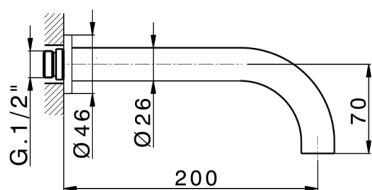

Exposed part for concealed washbasin mixer GRACE_MN013510

MODEL **MN013510**

Exposed part for concealed washbasin mixer, without concealed part, for item ZA033511

AVAILABLE FINISHINGS

-  **21** 21 Chrome
-  **2F** 2F Brushed Nickel
-  **2W** 2W Brushed Gold
-  **5H** 5H Dark Brass Brushed
-  **5L** 5L Brushed Black Titanium
-  **6T** 6T Chrome/Matt Black

CHARACTERISTICS

Installation **Concealed**
 Required concealed parts **ZA033511**

Exposed part for concealed washbasin mixer GRACE_MN013510

MN013510

<https://en.cisal.it/exposed-part-for-concealed-washbasin-mixer-grace-mn013510>

Concealed washbasin mixer CONCEALED_ZA033511

MODEL **ZA033511**

Concealed washbasin mixer, right headvalve - left headvalve

AVAILABLE FINISHINGS

 **04** 04 Without finishing

CHARACTERISTICS

Concealed **1**

2026-07-03