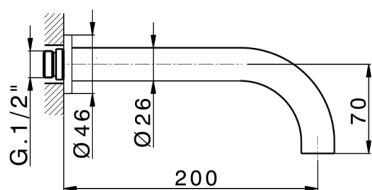

Exposed part for concealed washbasin mixer GRACE_MN013510

MODEL **MN013510**

Exposed part for concealed washbasin mixer, without concealed part, for item ZA033511

AVAILABLE FINISHINGS

-  **21** 21 Chrome
-  **2F** 2F Brushed Nickel
-  **2W** 2W Brushed Gold
-  **5H** 5H Dark Brass Brushed
-  **5L** 5L Brushed Black Titanium
-  **6T** 6T Chrome/Matt Black

CHARACTERISTICS

Installation **Concealed**
 Required concealed parts **ZA033511**

Exposed part for concealed washbasin mixer GRACE_MN013510

MN013510

<https://en.cisal.it/exposed-part-for-concealed-washbasin-mixer-grace-mn013510>

Concealed washbasin mixer CONCEALED_ZA033511

MODEL **ZA033511**

Concealed washbasin mixer, right headvalve - left headvalve

AVAILABLE FINISHINGS

 **04** 04 Without finishing

CHARACTERISTICS

Concealed **1**

2026-04-08