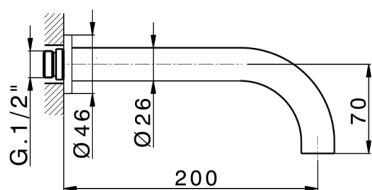

Exposed part for concealed washbasin mixer GRACE_MN013510

MODEL **MN013510**

Exposed part for concealed washbasin mixer, without concealed part, for item ZA033511

AVAILABLE FINISHINGS

-  **21** 21 Chrome
-  **2F** 2F Brushed Nickel
-  **2W** 2W Brushed Gold
-  **5H** 5H Dark Brass Brushed
-  **5L** 5L Brushed Black Titanium
-  **6T** 6T Chrome/Matt Black

CHARACTERISTICS

Installation **Concealed**
 Required concealed parts **ZA033511**

Exposed part for concealed washbasin mixer GRACE_MN013510

MN013510

<https://en.cisal.it/exposed-part-for-concealed-washbasin-mixer-grace-mn013510>

Concealed washbasin mixer CONCEALED_ZA033511

MODEL **ZA033511**

Concealed washbasin mixer, right headvalve - left headvalve

AVAILABLE FINISHINGS

 **04** 04 Without finishing

CHARACTERISTICS

Concealed **1**

2026-06-13