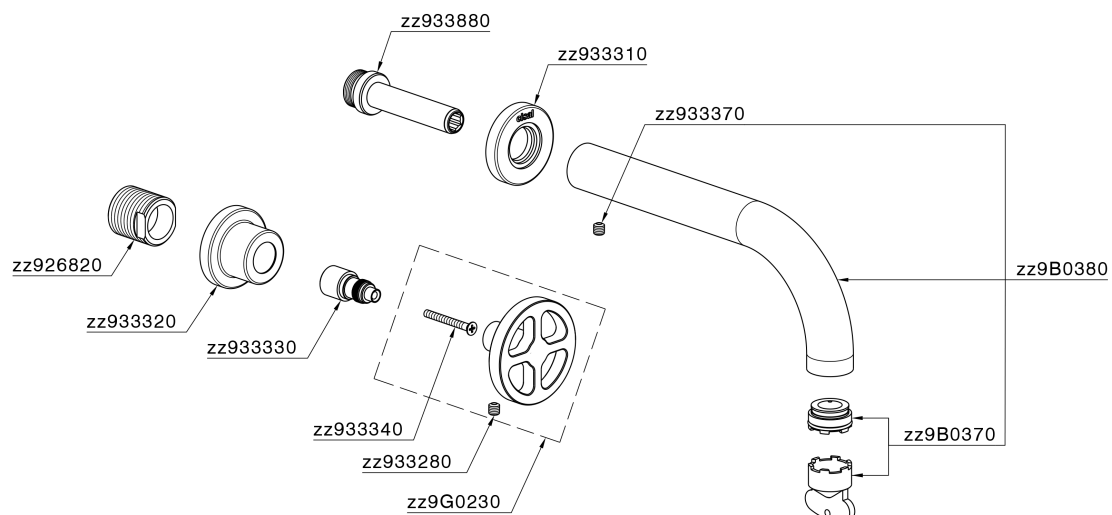

Exposed part for concealed washbasin mixer GRACE_MN013510

MODEL **MN013510**

Exposed part for concealed washbasin mixer, without concealed part, for item ZA033511

AVAILABLE FINISHINGS

-  **21** 21 Chrome
-  **2F** 2F Brushed Nickel
-  **2W** 2W Brushed Gold
-  **5H** 5H Dark Brass Brushed
-  **5L** 5L Brushed Black Titanium
-  **6T** 6T Chrome/Matt Black

CHARACTERISTICS

Installation **Concealed**
 Required concealed parts **ZA033511**

Exposed part for concealed washbasin mixer GRACE_MN013510

MN013510

<https://en.cisal.it/exposed-part-for-concealed-washbasin-mixer-grace-mn013510>

Concealed washbasin mixer CONCEALED_ZA033511

MODEL **ZA033511**

Concealed washbasin mixer, right headvalve - left headvalve

AVAILABLE FINISHINGS

 **04** 04 Without finishing

CHARACTERISTICS

Concealed **1**

2026-04-08