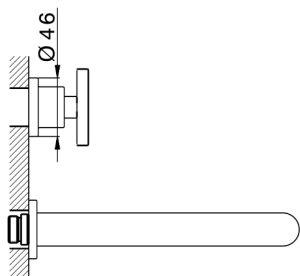

Exposed part for concealed washbasin mixer GRACE_MN013510

MODEL **MN013510**

Exposed part for concealed washbasin mixer, without concealed part, for item ZA033511

AVAILABLE FINISHINGS

-  **21** 21 Chrome
-  **2F** 2F Brushed Nickel
-  **2W** 2W Brushed Gold
-  **5H** 5H Dark Brass Brushed
-  **5L** 5L Brushed Black Titanium
-  **6T** 6T Chrome/Matt Black

CHARACTERISTICS

Installation **Concealed**
 Required concealed parts **ZA033511**

Exposed part for concealed washbasin mixer GRACE_MN013510

MN013510

<https://en.cisal.it/exposed-part-for-concealed-washbasin-mixer-grace-mn013510>

Concealed washbasin mixer CONCEALED_ZA033511

MODEL **ZA033511**

Concealed washbasin mixer, right headvalve - left headvalve

AVAILABLE FINISHINGS

 **04** 04 Without finishing

CHARACTERISTICS

Concealed **1**

2026-04-08