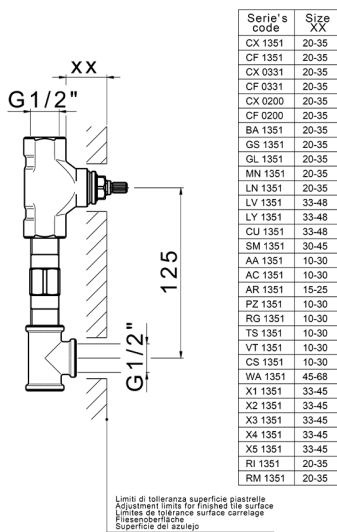

## Exposed part for concealed washbasin mixer GRACE\_MN013510

MN013510

<https://en.cisal.it/exposed-part-for-concealed-washbasin-mixer-grace-mn013510>

## Concealed washbasin mixer CONCEALED\_ZA033511

MODEL **ZA033511**

Concealed washbasin mixer, right headvalve - left headvalve

AVAILABLE FINISHINGS

 **04** 04 Without finishing

CHARACTERISTICS

Concealed **1**