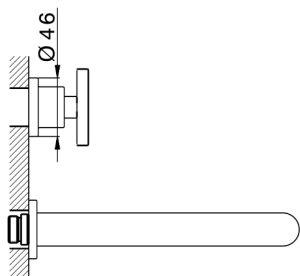

Exposed part for concealed washbasin mixer GRACE_MN013510

MODEL **MN013510**

Exposed part for concealed washbasin mixer, without concealed part, for item ZA033511

AVAILABLE FINISHINGS

-  **21** 21 Chrome
-  **2F** 2F Brushed Nickel
-  **2W** 2W Brushed Gold
-  **5H** 5H Dark Brass Brushed
-  **5L** 5L Brushed Black Titanium
-  **6T** 6T Chrome/Matt Black

CHARACTERISTICS

Installation **Concealed**
 Required concealed parts **ZA033511**

Exposed part for concealed washbasin mixer GRACE_MN013510

MN013510

<https://en.cisal.it/exposed-part-for-concealed-washbasin-mixer-grace-mn013510>

Concealed washbasin mixer CONCEALED_ZA033511

MODEL **ZA033511**

Concealed washbasin mixer, right headvalve - left headvalve

AVAILABLE FINISHINGS

 **04** 04 Without finishing

CHARACTERISTICS

Concealed **1**

2026-06-13