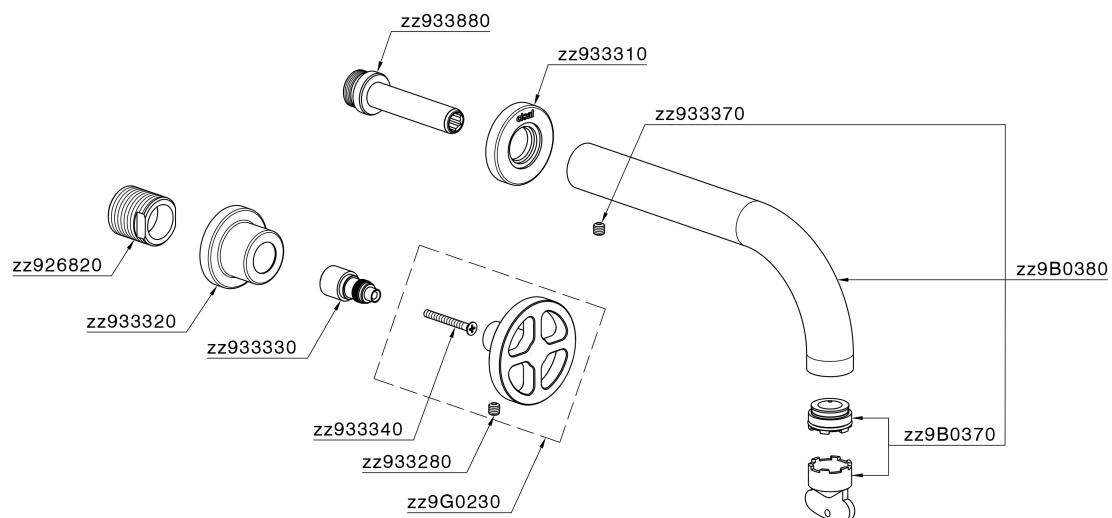

Exposed part for concealed washbasin mixer GRACE_MN013510

MODEL **MN013510**

Exposed part for concealed washbasin mixer, without concealed part, for item ZA033511

AVAILABLE FINISHINGS

-  **21** 21 Chrome
-  **2F** 2F Brushed Nickel
-  **2W** 2W Brushed Gold
-  **5H** 5H Dark Brass Brushed
-  **5L** 5L Brushed Black Titanium
-  **6T** 6T Chrome/Matt Black

CHARACTERISTICS

Installation **Concealed**
 Required concealed parts **ZA033511**

Exposed part for concealed washbasin mixer GRACE_MN013510

MN013510

<https://en.cisal.it/exposed-part-for-concealed-washbasin-mixer-grace-mn013510>

Concealed washbasin mixer CONCEALED_ZA033511

MODEL **ZA033511**

Concealed washbasin mixer, right headvalve - left headvalve

AVAILABLE FINISHINGS

 **04** 04 Without finishing

CHARACTERISTICS

Concealed **1**

2026-07-03