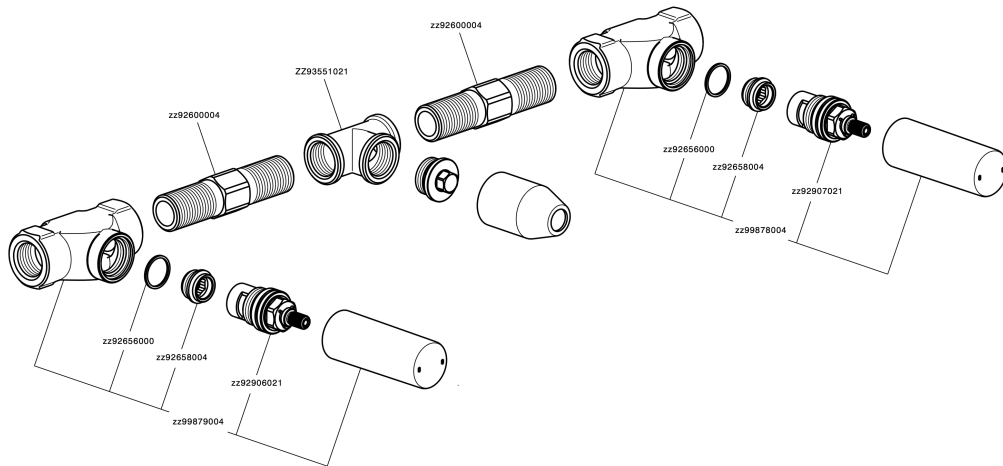

Exposed part for concealed washbasin mixer GRACE_MN013510

MN013510

<https://en.cisal.it/exposed-part-for-concealed-washbasin-mixer-grace-mn013510>

Concealed washbasin mixer CONCEALED_ZA033511

ZA033511

<https://en.cisal.it/concealed-washbasin-mixer-concealed-za033511>