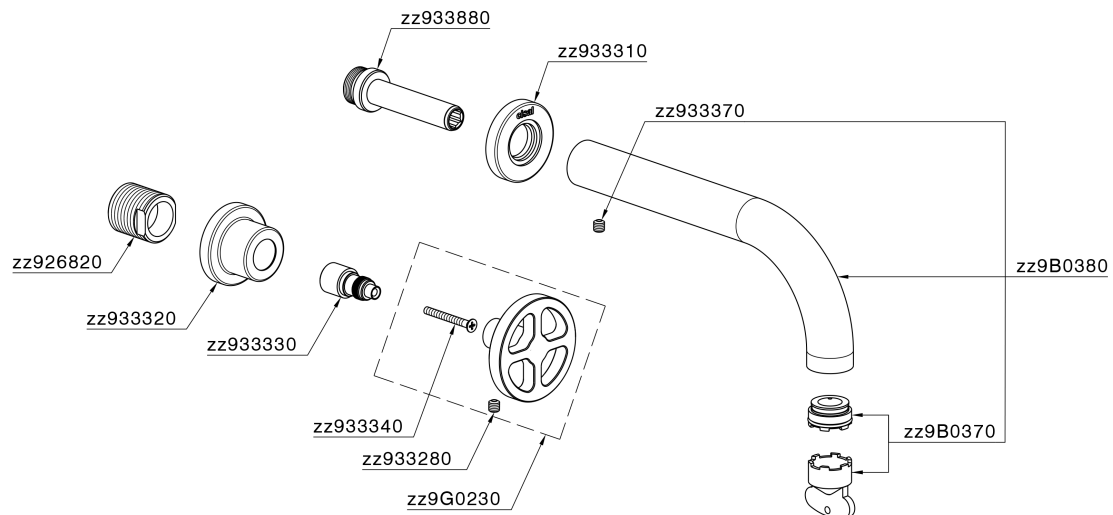

Exposed part for concealed washbasin mixer GRACE_MN013510

MN013510

<https://en.cisal.it/exposed-part-for-concealed-washbasin-mixer-grace-mn013510>

Concealed washbasin mixer CONCEALED_ZA033511

ZA033511

<https://en.cisal.it/concealed-washbasin-mixer-concealed-za033511>