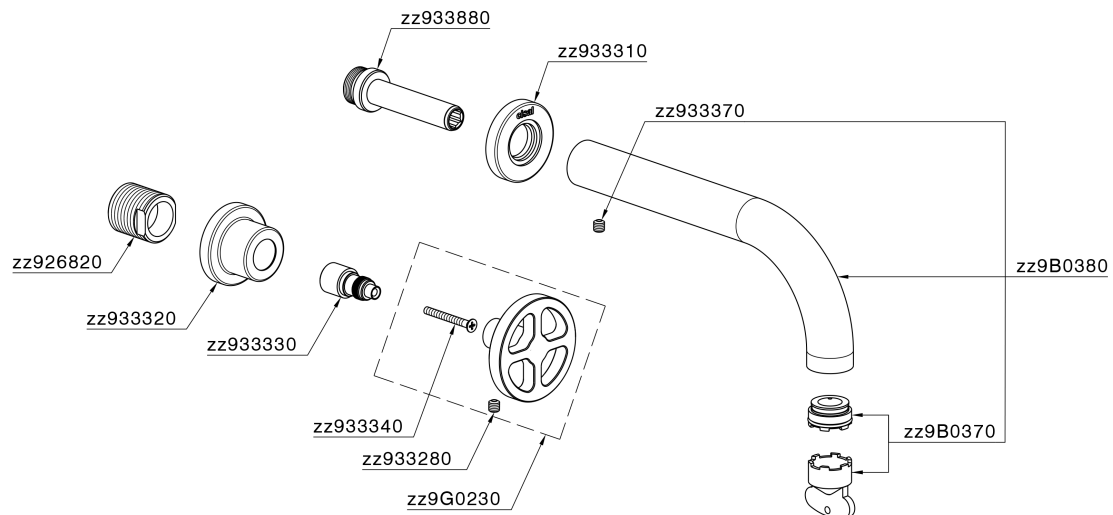

## Exposed part for concealed washbasin mixer GRACE\_MN013510

MN013510

<https://en.cisal.it/exposed-part-for-concealed-washbasin-mixer-grace-mn013510>

## Concealed washbasin mixer CONCEALED\_ZA033511

ZA033511

<https://en.cisal.it/concealed-washbasin-mixer-concealed-za033511>

2026-07-03