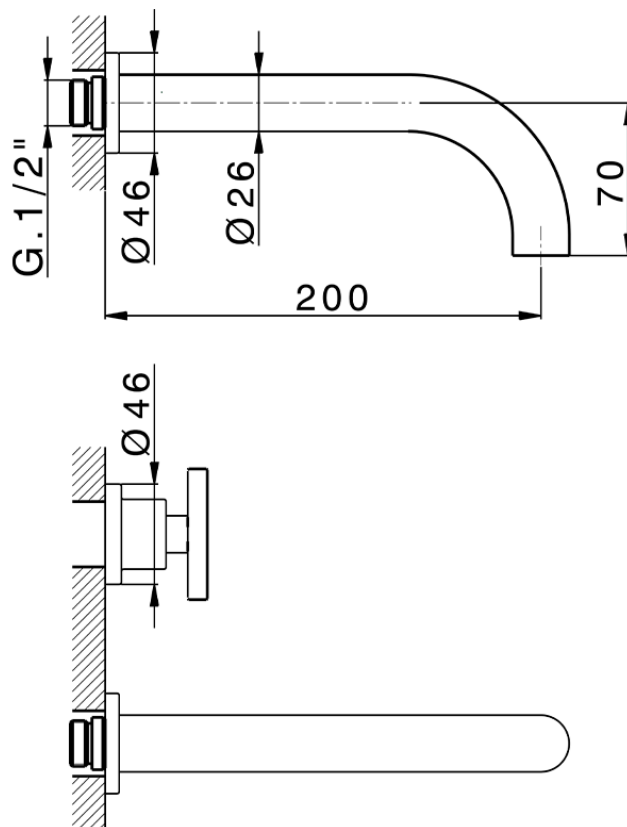

**Exposed part for concealed washbasin mixer GRACE\_MN013510**

MN013510

<https://en.cisal.it/exposed-part-for-concealed-washbasin-mixer-grace-mn013510>

Serie's code	Size XX
CX 1351	20-35
CF 1351	20-35
CX 0331	20-35
CF 0331	20-35
CX 0200	20-35
CF 0200	20-35
BA 1351	20-35
GS 1351	20-35
GL 1351	20-35
MN 1351	20-35
LN 1351	20-35
LV 1351	33-48
LY 1351	33-48
CU 1351	33-48
SM 1351	30-45
AA 1351	10-30
AC 1351	10-30
AR 1351	15-25
PZ 1351	10-30
RG 1351	10-30
TS 1351	10-30
VT 1351	10-30
CS 1351	10-30
WA 1351	45-68
X1 1351	33-45
X2 1351	33-45
X3 1351	33-45
X4 1351	33-45
X5 1351	33-45
RI 1351	20-35
RM 1351	20-35

Limiti di tolleranza superficie piastrelle  
 Adjustment limits for finished tile surface  
 Limites de tolérance surface carrelage  
 Fliesenoberfläche  
 Superficie del azulejo

ZA033511

<https://en.cisal.it/concealed-washbasin-mixer-concealed-za033511>