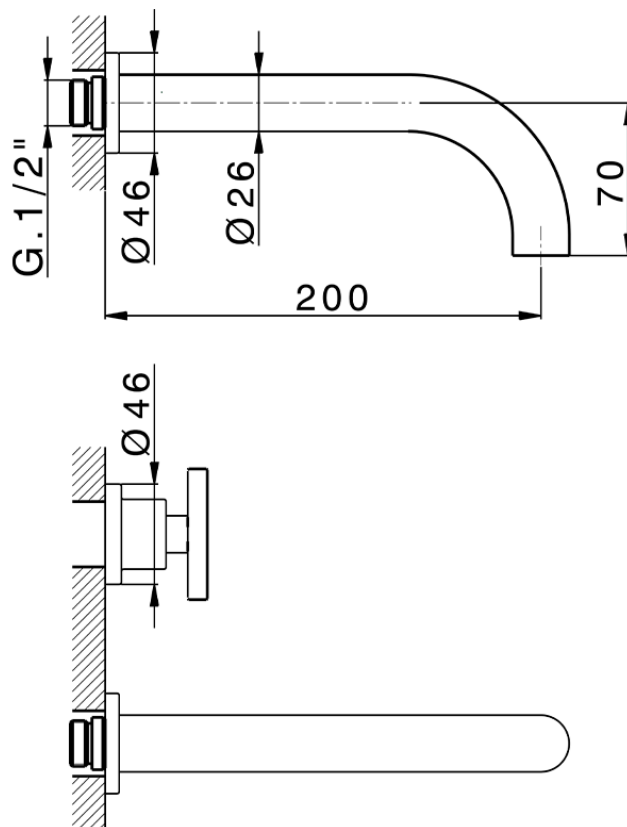

## Exposed part for concealed washbasin mixer GRACE\_MN013510

MN013510

<https://en.cisal.it/exposed-part-for-concealed-washbasin-mixer-grace-mn013510>

Serie's code	Size XX
CX 1351	20-35
CF 1351	20-35
CX 0331	20-35
CF 0331	20-35
CX 0200	20-35
CF 0200	20-35
BA 1351	20-35
GS 1351	20-35
GL 1351	20-35
MN 1351	20-35
LN 1351	20-35
LV 1351	33-48
LY 1351	33-48
CU 1351	33-48
SM 1351	30-45
AA 1351	10-30
AC 1351	10-30
AR 1351	15-25
PZ 1351	10-30
RG 1351	10-30
TS 1351	10-30
VT 1351	10-30
CS 1351	10-30
WA 1351	45-68
X1 1351	33-45
X2 1351	33-45
X3 1351	33-45
X4 1351	33-45
X5 1351	33-45
RI 1351	20-35
RM 1351	20-35

Limiti di tolleranza superficie piastrelle  
 Adjustment limits for finished tile surface  
 Limites de tolérance surface carrelage  
 Fliesenoberfläche  
 Superficie del azulejo

ZA033511

<https://en.cisal.it/concealed-washbasin-mixer-concealed-za033511>