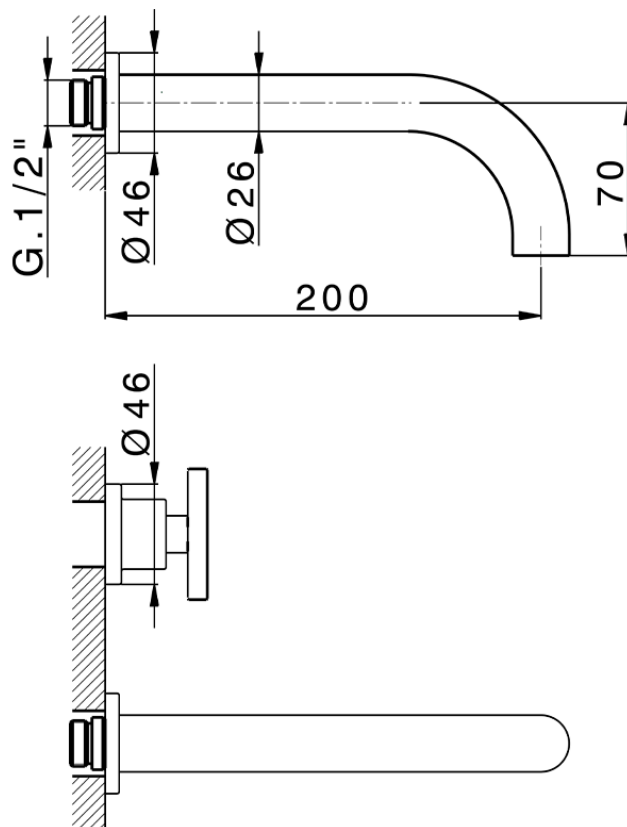

Exposed part for concealed washbasin mixer GRACE_MN013510

MN013510

<https://en.cisal.it/exposed-part-for-concealed-washbasin-mixer-grace-mn013510>

| Serie's code | Size XX |
|--------------|---------|
| CX 1351 | 20-35 |
| CF 1351 | 20-35 |
| CX 0331 | 20-35 |
| CF 0331 | 20-35 |
| CX 0200 | 20-35 |
| CF 0200 | 20-35 |
| BA 1351 | 20-35 |
| GS 1351 | 20-35 |
| GL 1351 | 20-35 |
| MN 1351 | 20-35 |
| LN 1351 | 20-35 |
| LV 1351 | 33-48 |
| LY 1351 | 33-48 |
| CU 1351 | 33-48 |
| SM 1351 | 30-45 |
| AA 1351 | 10-30 |
| AC 1351 | 10-30 |
| AR 1351 | 15-25 |
| PZ 1351 | 10-30 |
| RG 1351 | 10-30 |
| TS 1351 | 10-30 |
| VT 1351 | 10-30 |
| CS 1351 | 10-30 |
| WA 1351 | 45-68 |
| X1 1351 | 33-45 |
| X2 1351 | 33-45 |
| X3 1351 | 33-45 |
| X4 1351 | 33-45 |
| X5 1351 | 33-45 |
| RI 1351 | 20-35 |
| RM 1351 | 20-35 |

Limiti di tolleranza superficie piastrelle
 Adjustment limits for finished tile surface
 Limites de tolérance surface carrelage
 Fliesenoberfläche
 Superficie del azulejo

ZA033511

<https://en.cisal.it/concealed-washbasin-mixer-concealed-za033511>