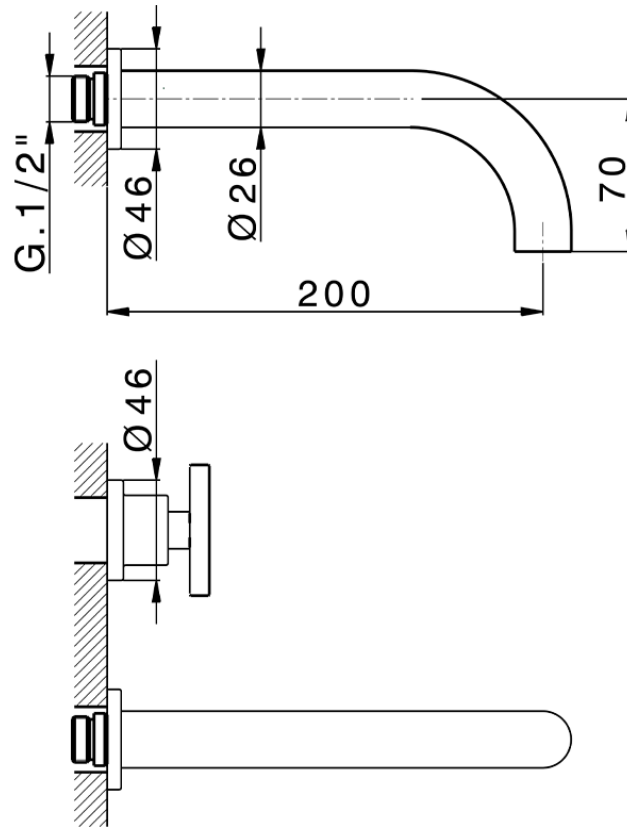

Exposed part for concealed washbasin mixer GRACE_MN013510

MN013510

<https://en.cisal.it/exposed-part-for-concealed-washbasin-mixer-grace-mn013510>

Serie's code	Size XX
CX 1351	20-35
CF 1351	20-35
CX 0331	20-35
CF 0331	20-35
CX 0200	20-35
CF 0200	20-35
BA 1351	20-35
GS 1351	20-35
GL 1351	20-35
MN 1351	20-35
LN 1351	20-35
LV 1351	33-48
LY 1351	33-48
CU 1351	33-48
SM 1351	30-45
AA 1351	10-30
AC 1351	10-30
AR 1351	15-25
PZ 1351	10-30
RG 1351	10-30
TS 1351	10-30
VT 1351	10-30
CS 1351	10-30
WA 1351	45-68
X1 1351	33-45
X2 1351	33-45
X3 1351	33-45
X4 1351	33-45
X5 1351	33-45
RI 1351	20-35
RM 1351	20-35

Limiti di tolleranza superficie piastrelle
 Adjustment limits for finished tile surface
 Limites de tolérance surface carrelage
 Fliesenoberfläche
 Superficie del azulejo

ZA033511

<https://en.cisal.it/concealed-washbasin-mixer-concealed-za033511>