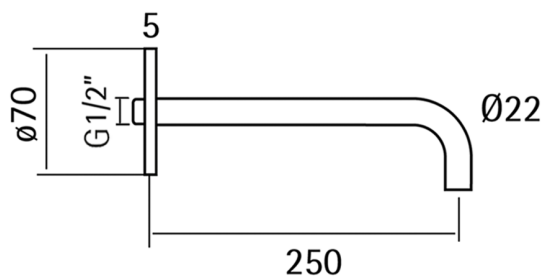

## Filler spout XION\_XI000241

MODEL **XI000241**

Filler spout, 250 mm length, 1/2" M connection, Inox AISI 316L

AVAILABLE FINISHINGS

**D1** D1 Brushed Inox

CHARACTERISTICS

2026-04-08