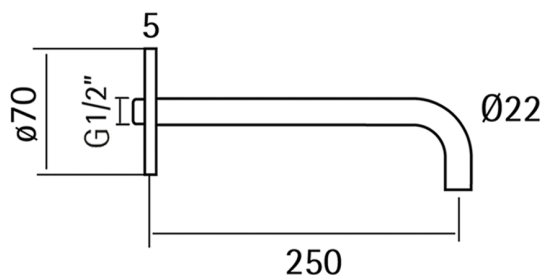

## Filler spout XION\_XI000241

MODEL **XI000241**

Filler spout, 250 mm length, 1/2" M connection, Inox AISI 316L

AVAILABLE FINISHINGS

**D1** D1 Brushed Inox

CHARACTERISTICS

2026-04-30