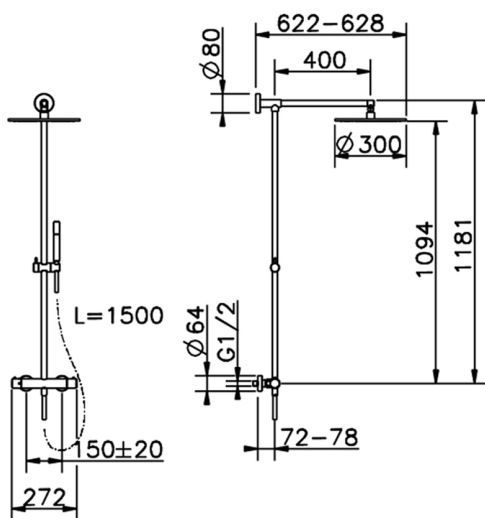

2-functions Thermostatic shower set SHOWER COLUMNS_SMC78010

MODEL **SMC78010**

2-functions Thermostatic shower set, 2 outlets devia stop, not adjustable column, sliding shower bracket, Brass minimalistic one spray handshower, 300 mm round showerhead 8 mm thick BRASS, 150 cm smooth SUPREME Flexible Hose

AVAILABLE FINISHINGS

-  **21** 21 Chrome
-  **2B** 2B Polished Nickel
-  **40** 40 Matt Black
-  **4Q** 4Q Matt White

CHARACTERISTICS

Cartridge Spare Parts **24.04A.PP**
8x20 Plus P Thermostatic Valve

DeviaStop