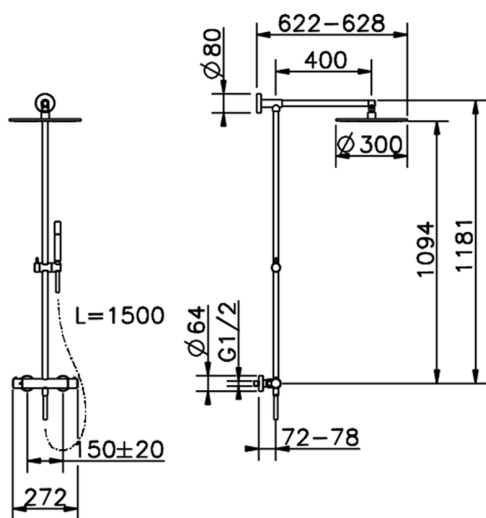

2-functions Thermostatic shower set SHOWER COLUMNS_SMC78010

MODEL **SMC78010**

2-functions Thermostatic shower set, 2 outlets devia stop, not adjustable column, sliding shower bracket, Brass minimalistic one spray handshower, 300 mm round showerhead 8 mm thick BRASS, 150 cm smooth SUPREME Flexible Hose

AVAILABLE FINISHINGS

-  **21** 21 Chrome
-  **2B** 2B Polished Nickel
-  **40** 40 Matt Black
-  **4Q** 4Q Matt White

CHARACTERISTICS

Cartridge Spare Parts **24.04A.PP**
8x20 Plus P Thermostatic Valve

DeviaStop