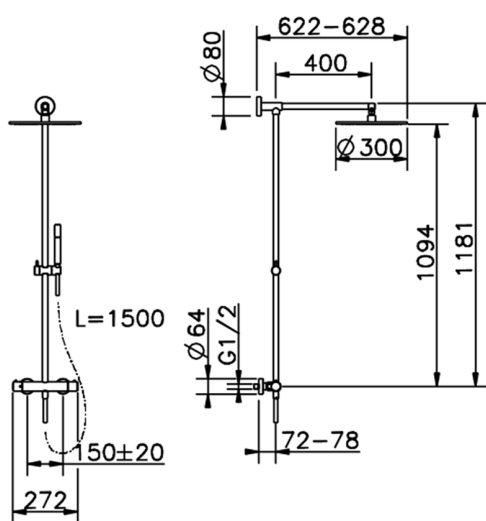

2-functions Thermostatic shower set SHOWER COLUMNS_SMC78010

MODEL **SMC78010**

2-functions Thermostatic shower set, 2 outlets devia stop, not adjustable column, sliding shower bracket, Brass minimalistic one spray handshower, 300 mm round showerhead 8 mm thick BRASS, 150 cm smooth SUPREME Flexible Hose

AVAILABLE FINISHINGS

-  **21** 21 Chrome
-  **2B** 2B Polished Nickel
-  **40** 40 Matt Black
-  **4Q** 4Q Matt White

CHARACTERISTICS

Cartridge Spare Parts **24.04A.PP**
8x20 Plus P Thermostatic Valve

DeviaStop